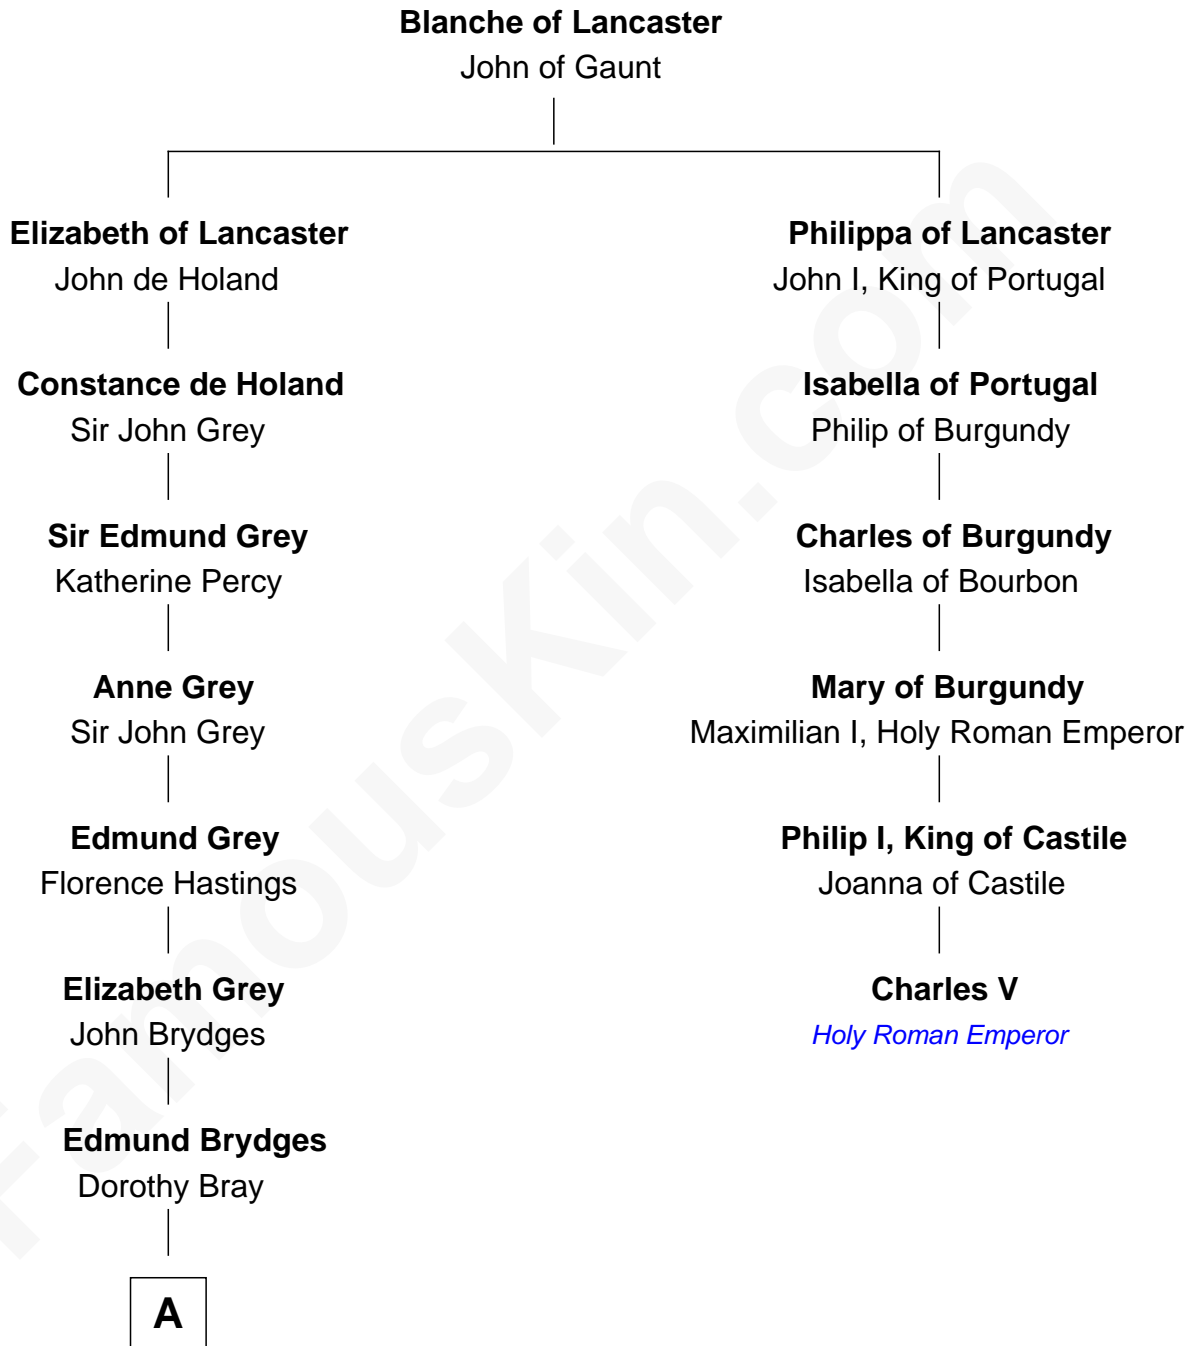

FamousKin.com

Relationship Chart of

Princess Diana

Princess of Wales

5th cousin 14 times removed of

Charles V
Holy Roman Emperor

A

Giles Brydges
Frances Clinton

Catherine Brydges
Francis Russell

Anne Russell
George Digby

Ann Digby
Sir Robert Spencer

Sir Charles Spencer
Anne Churchill

John Spencer
Georgiana Carolina Carteret

John Spencer
Margaret Georgiana Poyntz

George John Spencer
Lavina Bingham