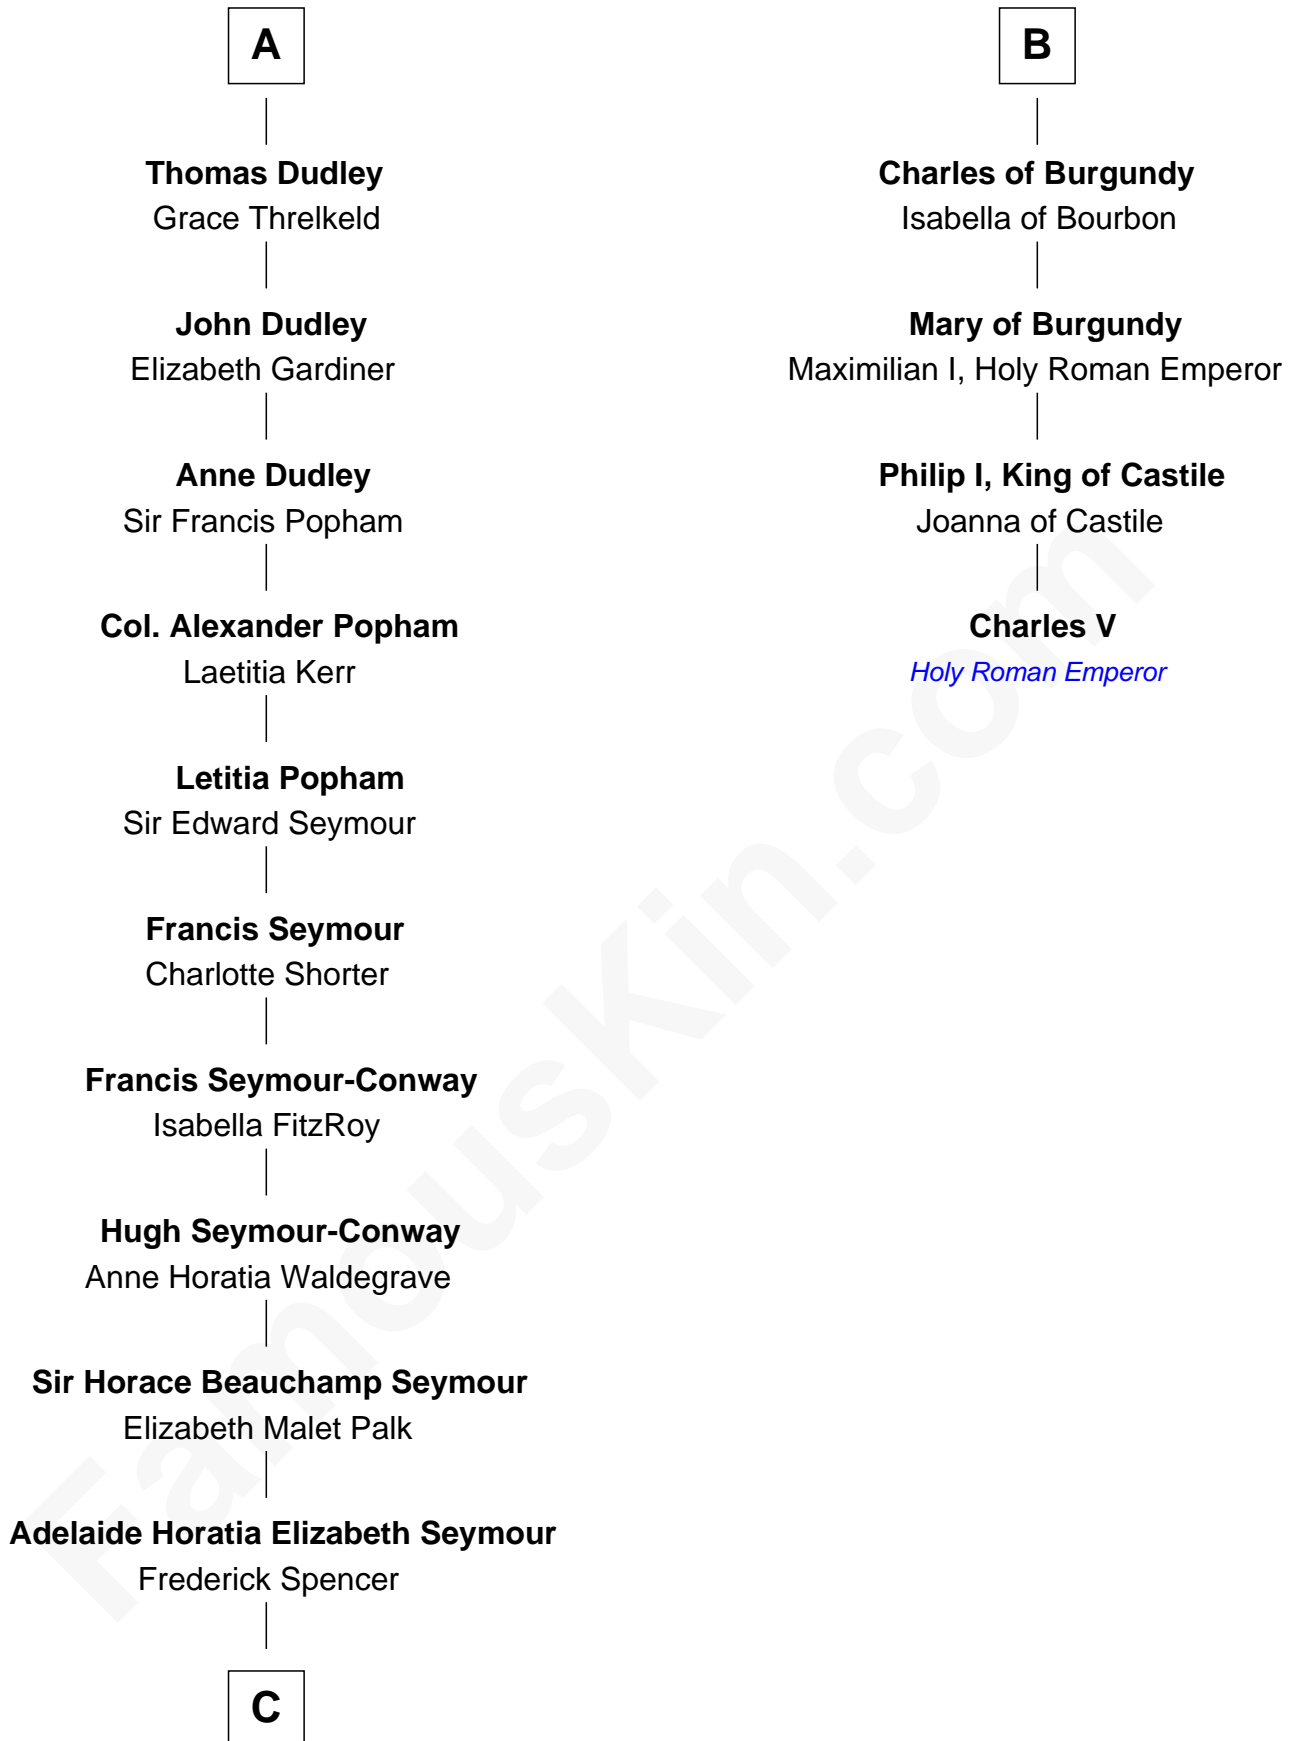

FamousKin.com

Relationship Chart of

Princess Diana

Princess of Wales

10th cousin 10 times removed of

Charles V

Holy Roman Emperor

C

—
Charles Robert Spencer

Margaret Baring

—
Albert Edward John Spencer

Cynthia Elinor Beatrix Hamilton

—
Edward John Spencer

Frances Ruth Burke Roche

—
Princess Diana

Princess of Wales