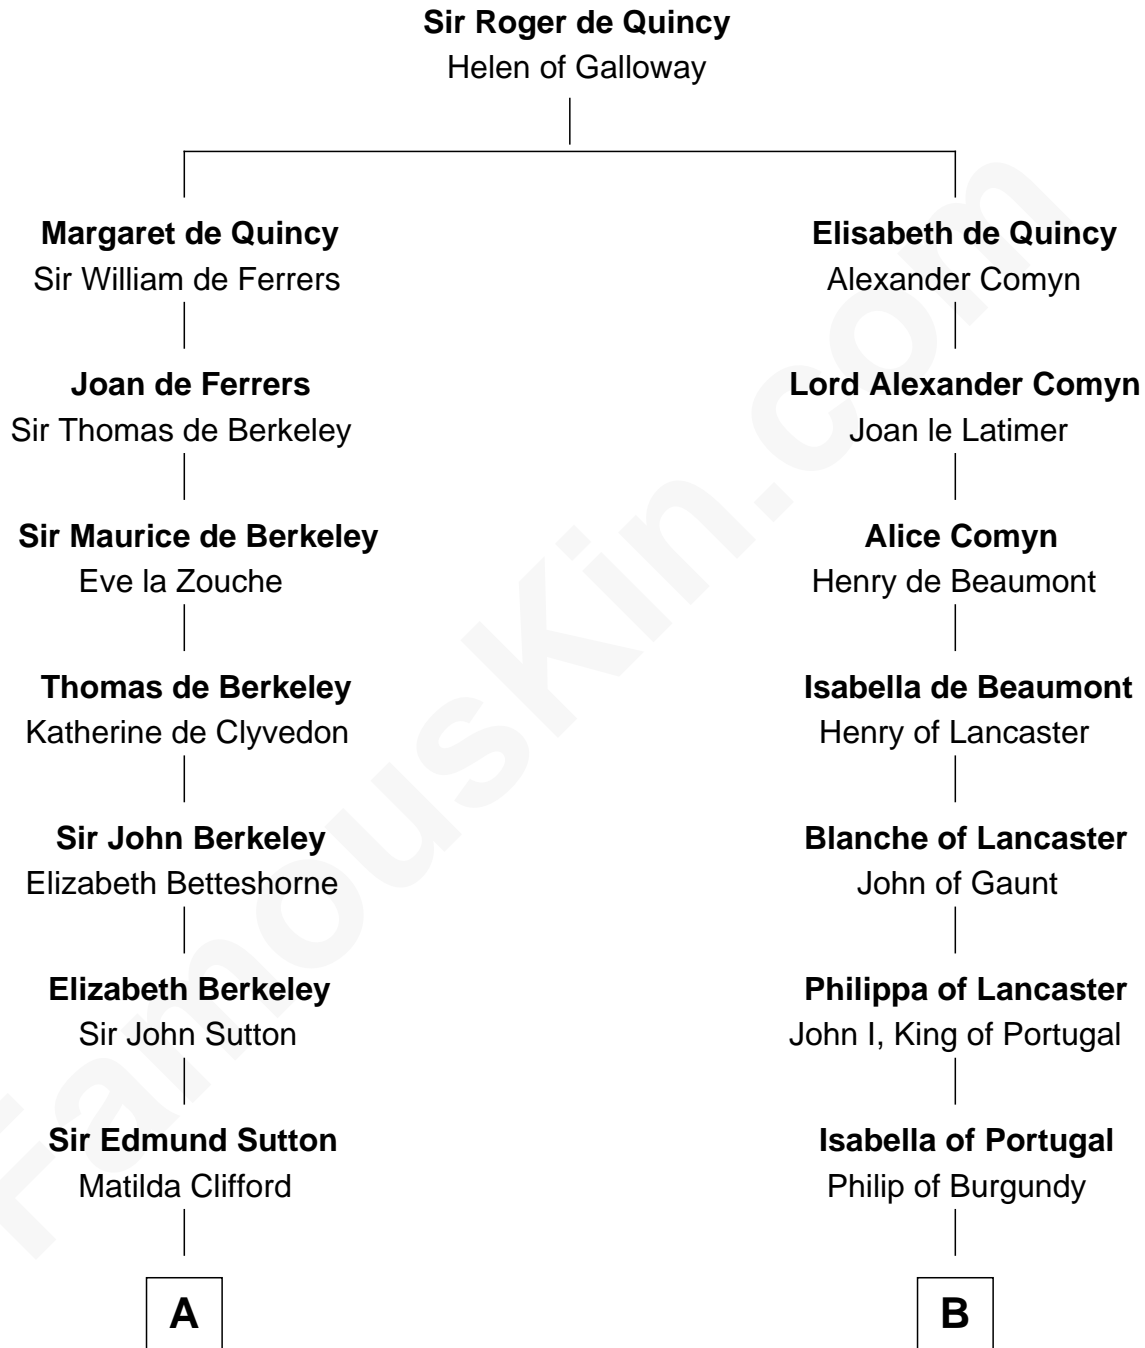

FamousKin.com

Relationship Chart of

Princess Diana

Princess of Wales

10th cousin 10 times removed of

Charles V

Holy Roman Emperor

C

—
Charles Robert Spencer

Margaret Baring

—
Albert Edward John Spencer

Cynthia Elinor Beatrix Hamilton

—
Edward John Spencer

Frances Ruth Burke Roche

—
Princess Diana

Princess of Wales