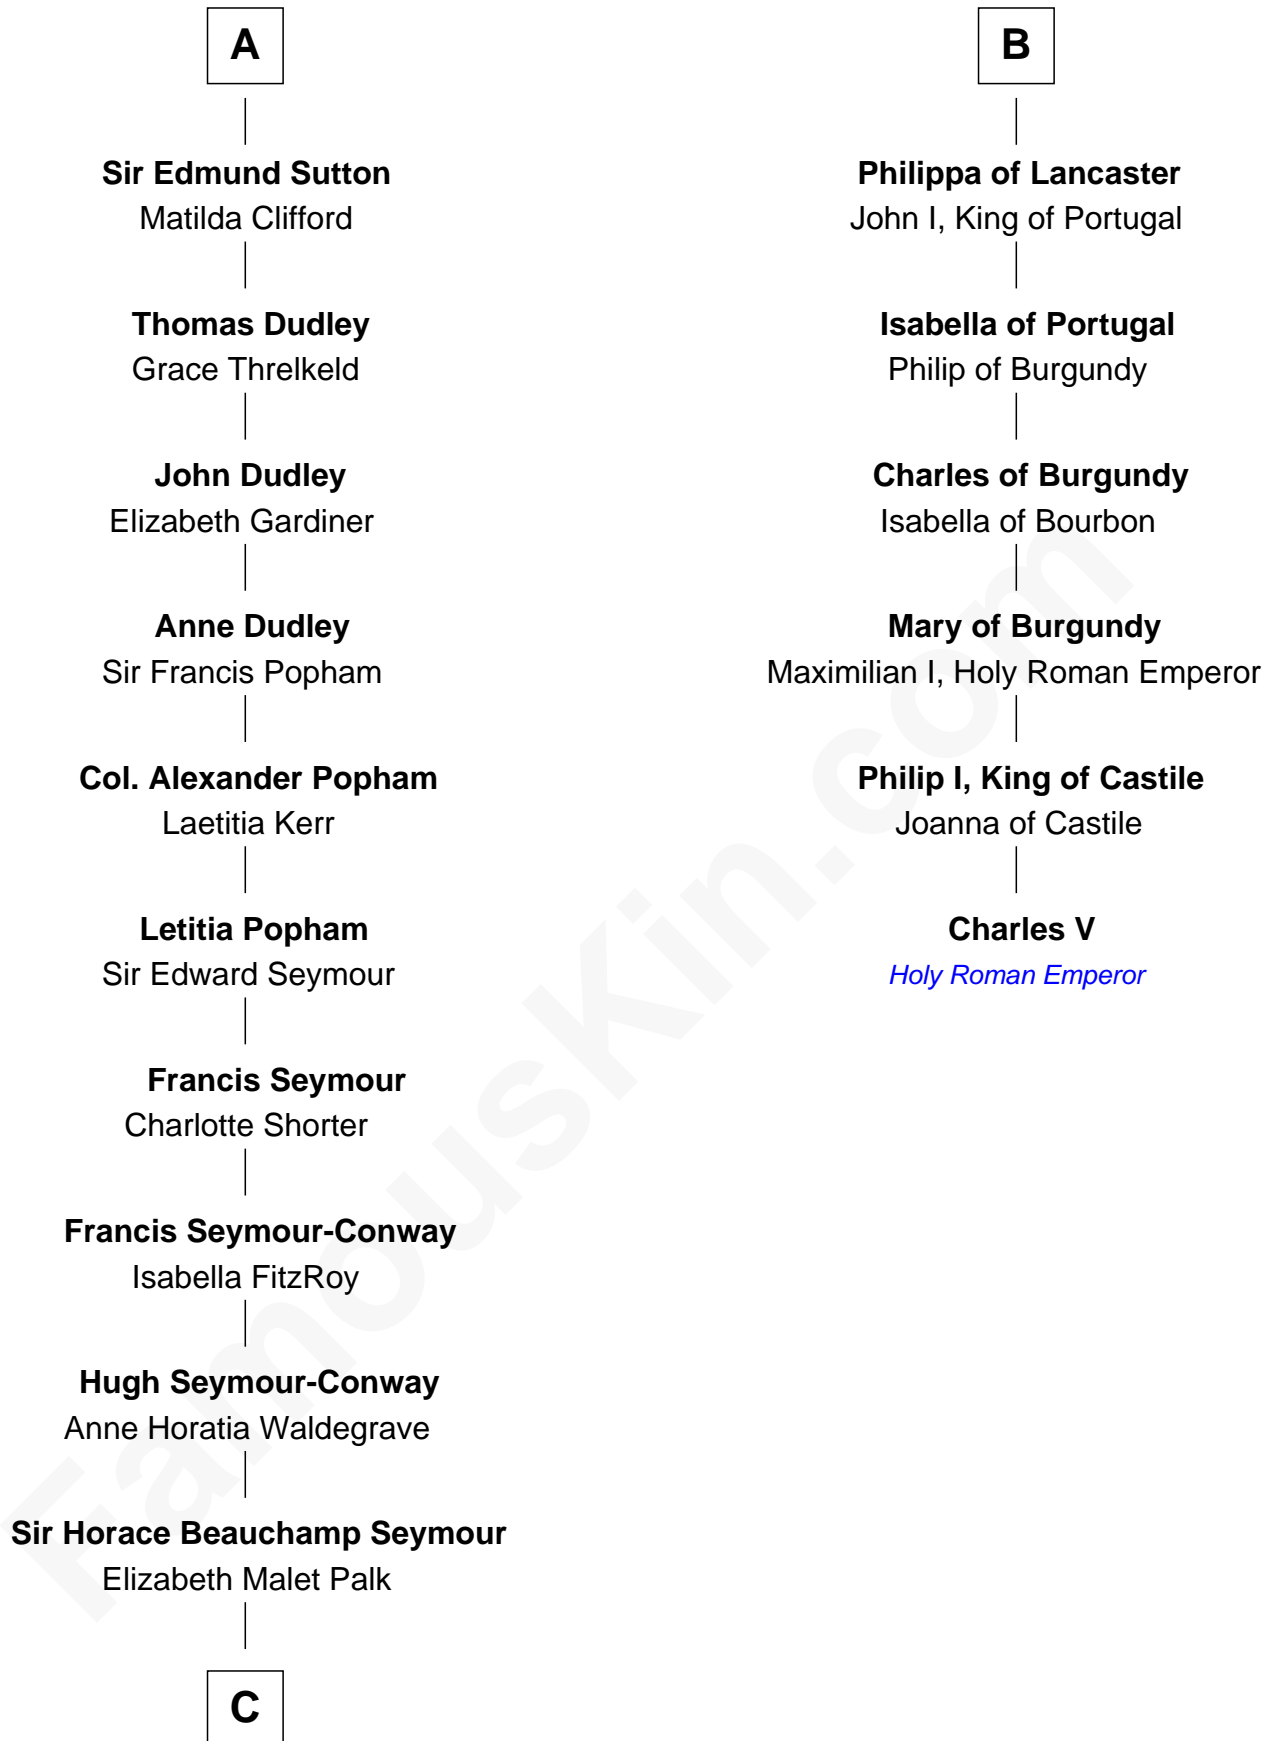

FamousKin.com

Relationship Chart of

Princess Diana

Princess of Wales

12th cousin 9 times removed of

Charles V
Holy Roman Emperor

Sir William Marshal
Isabel de Clare

C

Adelaide Horatia Elizabeth Seymour

Frederick Spencer

Charles Robert Spencer

Margaret Baring

Albert Edward John Spencer

Cynthia Elinor Beatrix Hamilton

Edward John Spencer

Frances Ruth Burke Roche