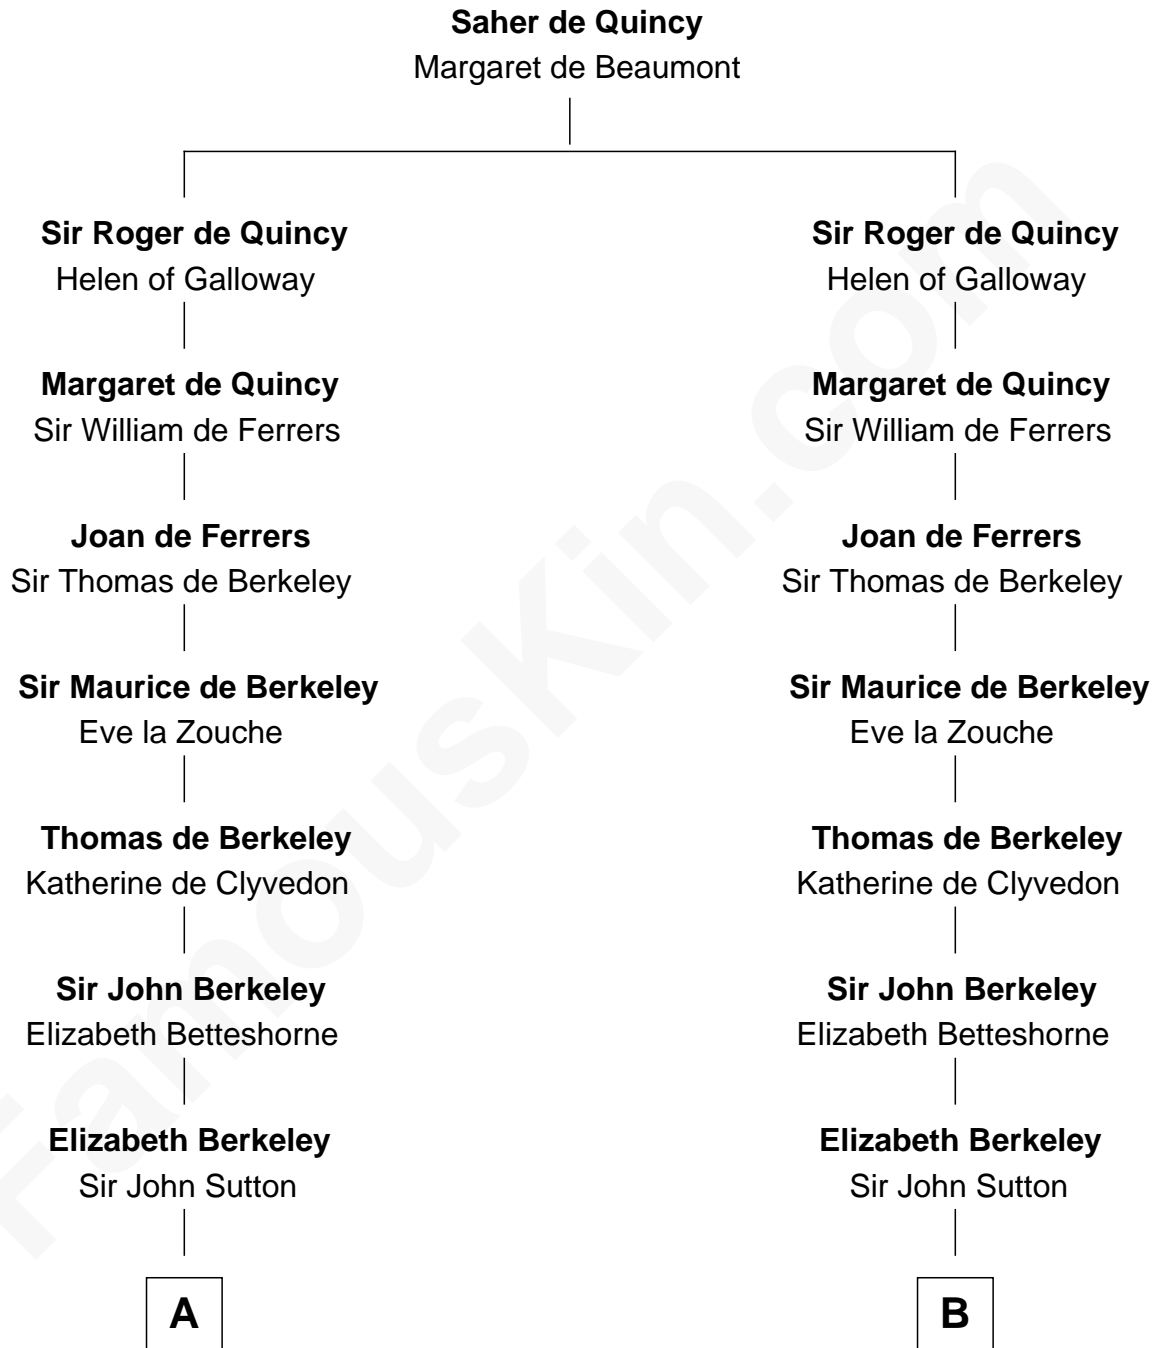

FamousKin.com Relationship Chart of

Princess Diana

Princess of Wales

20th cousin 1 time removed of

Milton Bradley

Founder, Milton Bradley Company

C

Adelaide Horatia Elizabeth Seymour

Frederick Spencer

Charles Robert Spencer

Margaret Baring

Albert Edward John Spencer

Cynthia Elinor Beatrix Hamilton

Edward John Spencer

Frances Ruth Burke Roche

Princess Diana