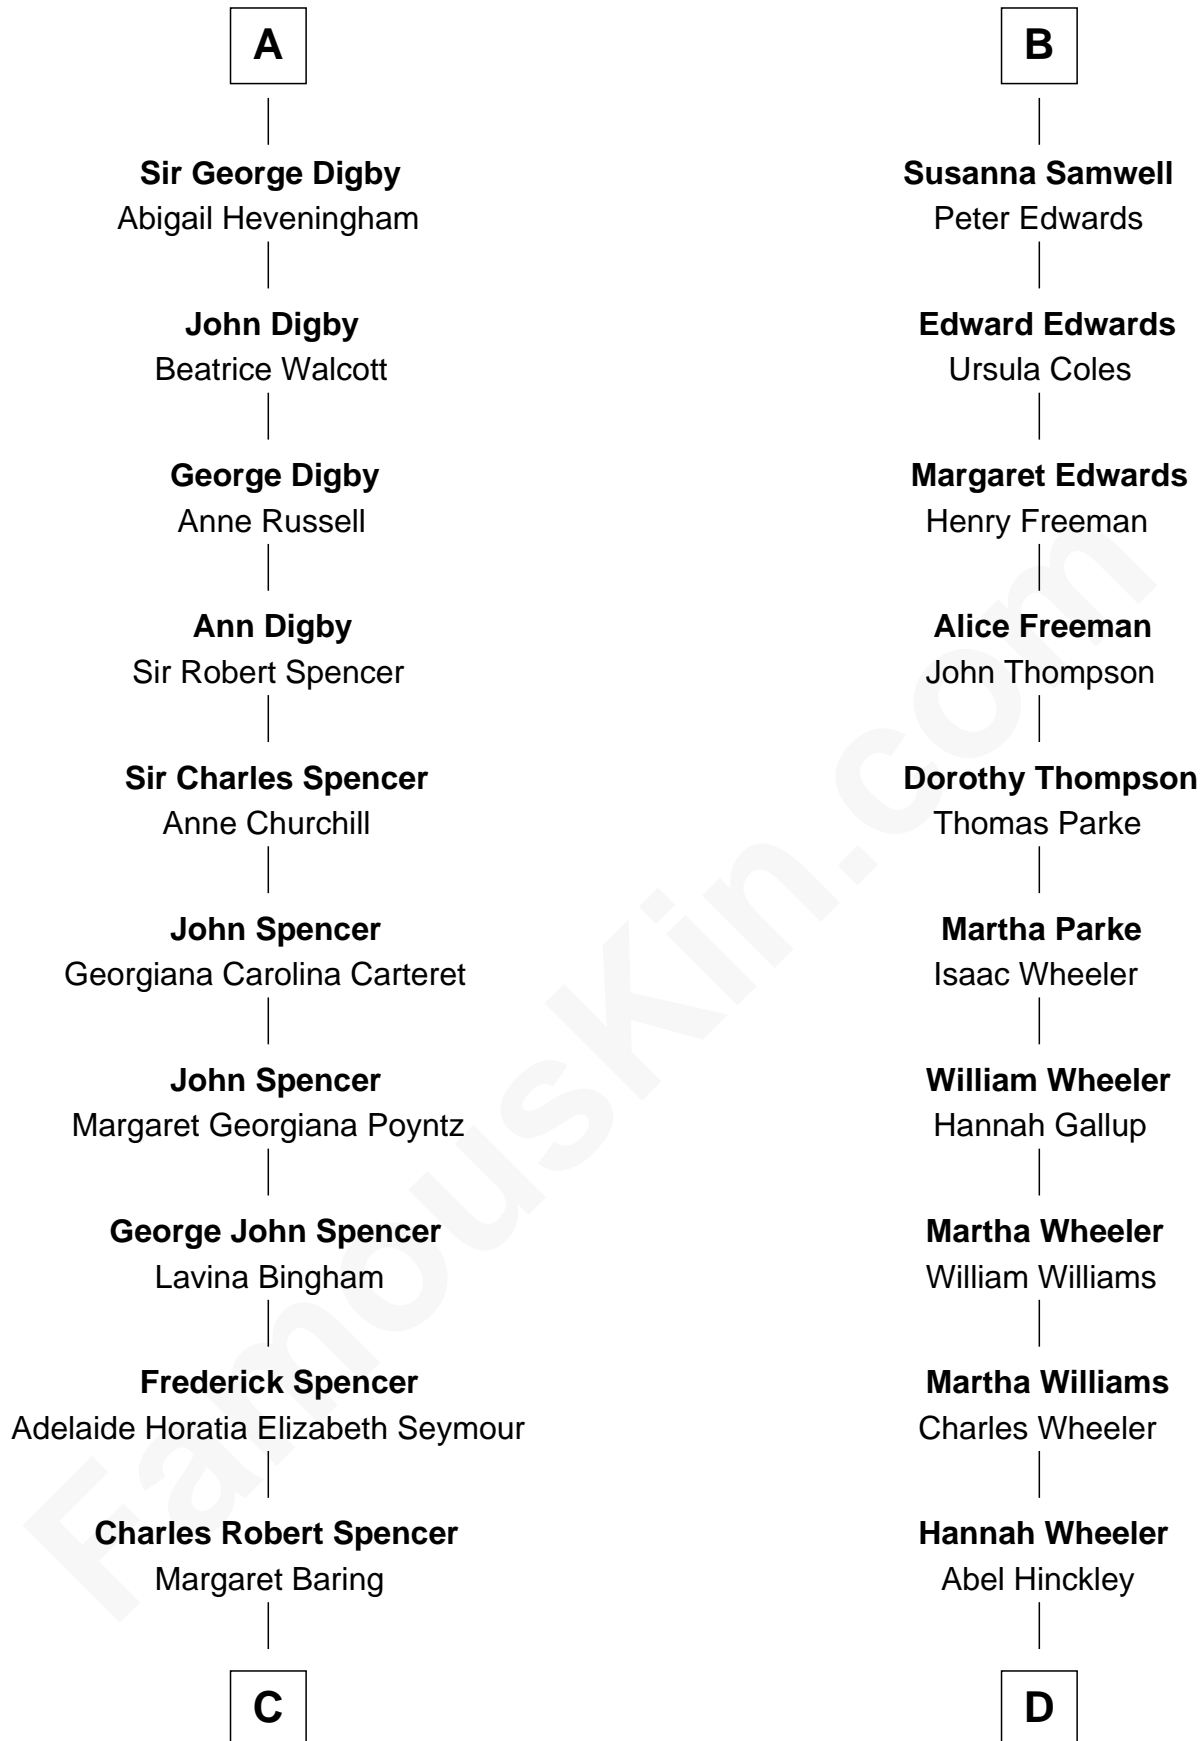

FamousKin.com

Relationship Chart of

Princess Diana

Princess of Wales

19th cousin 2 times removed of

John Hinckley, Jr.
Shot President Ronald Reagan

C

Albert Edward John Spencer
Cynthia Elinor Beatrix Hamilton

Edward John Spencer
Frances Ruth Burke Roche

Princess Diana
Princess of Wales

D

Alfred Hinckley
Eliza Stanley

Francis Edward Hinckley
Amelia Smith

Percival Porter Hinckley
Katherine Avilla Warnock

John Warnock Hinckley
Jo Ann Moore