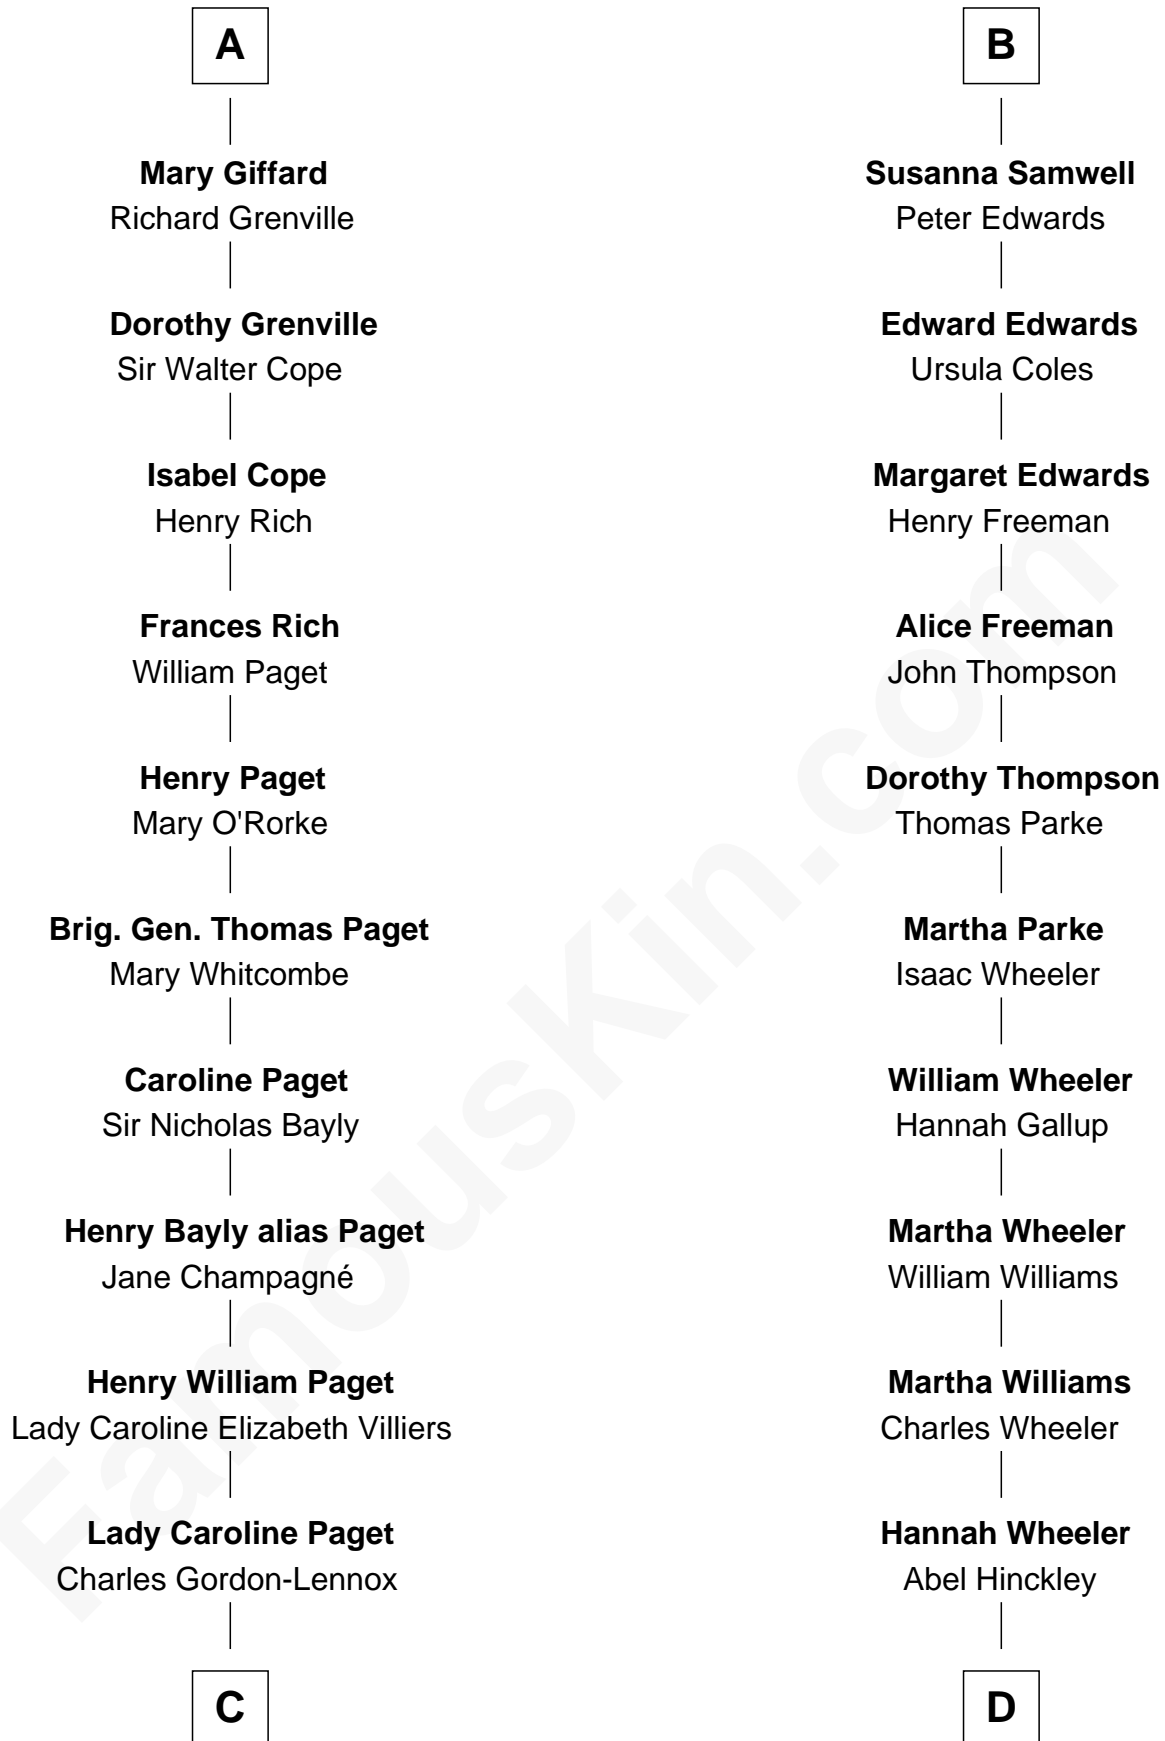

# FamousKin.com Relationship Chart of

**Princess Diana**

*Princess of Wales*

21st cousin of

**John Hinckley, Jr.**

*Shot President Ronald Reagan*

**Sir John de Morteyn**

Joan de Rothwell

**C**

**Cecilia Catherine Gordon-Lennox**

Charles George Bingham

**Rosalind Cecilia Caroline Bingham**

James Albert Edward Hamilton

**Cynthia Elinor Beatrix Hamilton**

Albert Edward John Spencer

**Edward John Spencer**

Frances Ruth Burke Roche

**Princess Diana**

*Princess of Wales*

**D**

**Alfred Hinckley**

Eliza Stanley

**Francis Edward Hinckley**

Amelia Smith