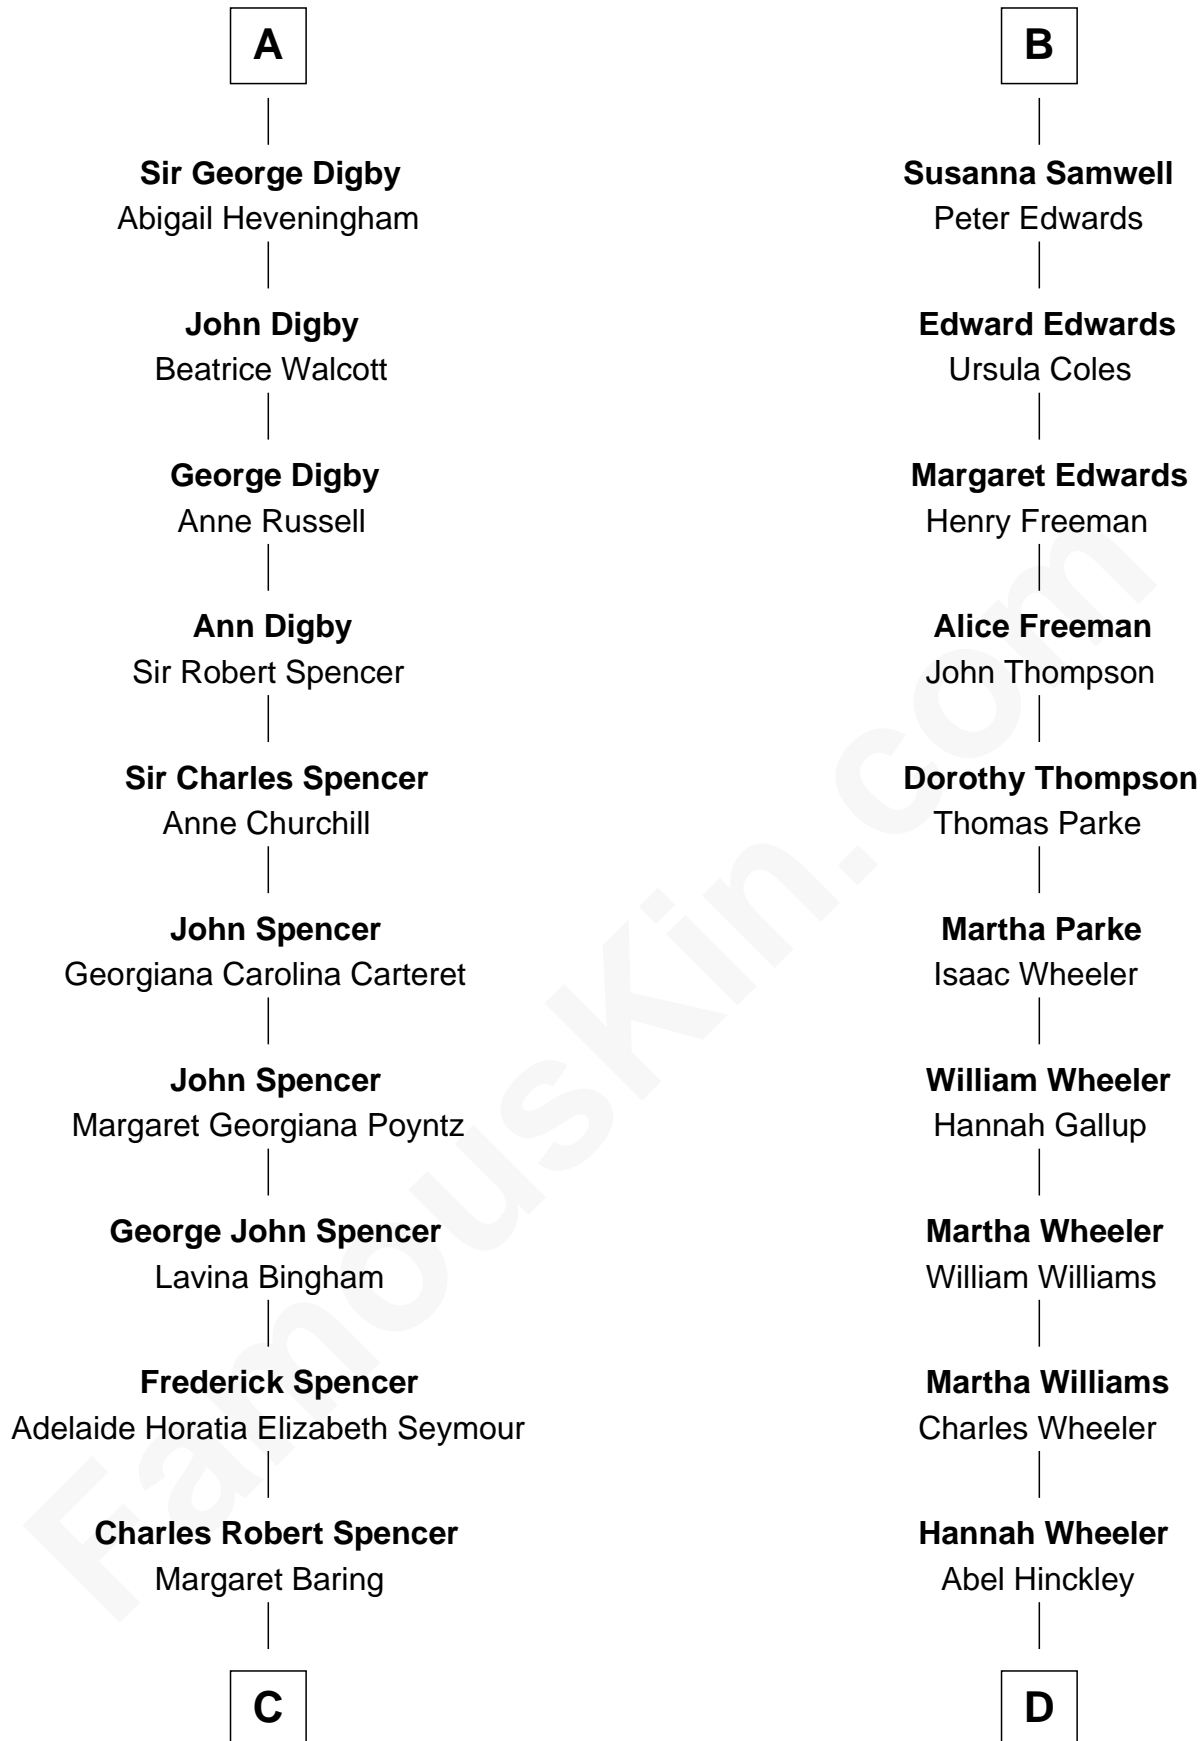

FamousKin.com Relationship Chart of

Princess Diana

Princess of Wales

18th cousin 1 time removed of

Francis Edward Hinckley

Co-Founder, University of Chicago

University of Chicago

William de la Spine

Margery Durvassal

William de la Spine

Alice de Bruley

Sir Guy de la Spine

Katherine - - - - -

Eleanor Spinney

Sir John Throckmorton

Sir Thomas Throckmorton

William de la Spine

Alice de Bruley

Sir Guy de la Spine

Katherine - - - - -

Eleanor Spinney

Sir John Throckmorton

Agnes Throckmorton

Thomas Winslow

Agnes Winslow

John Giffard

Thomas Giffard

Joan Langston

Amy Giffard

Richard Samwell

B

FamousKin.com