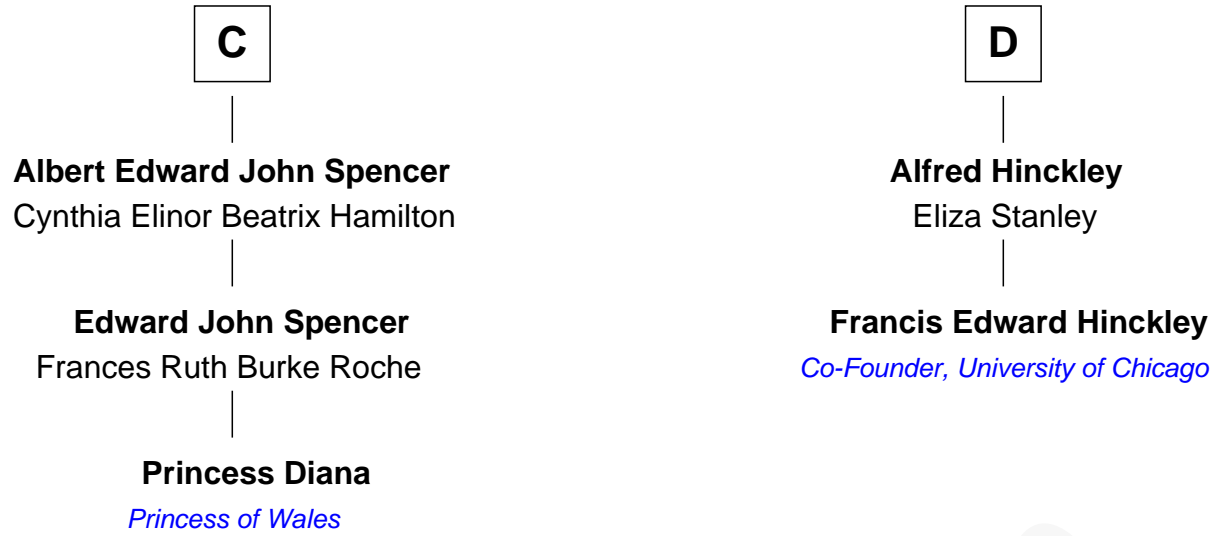

FamousKin.com Relationship Chart of

Princess Diana

Princess of Wales

18th cousin 1 time removed of

Francis Edward Hinckley

Co-Founder, University of Chicago

University of Chicago

William de la Spine

William de la Spine

Alice de Bruley

Sir Guy de la Spine

Katherine - - - - -

Eleanor Spinney

Sir John Throckmorton

Agnes Throckmorton

Thomas Winslow

Agnes Winslow

John Giffard

Thomas Giffard

Joan Langston

Amy Giffard

Richard Samwell

B

FamousKin.com