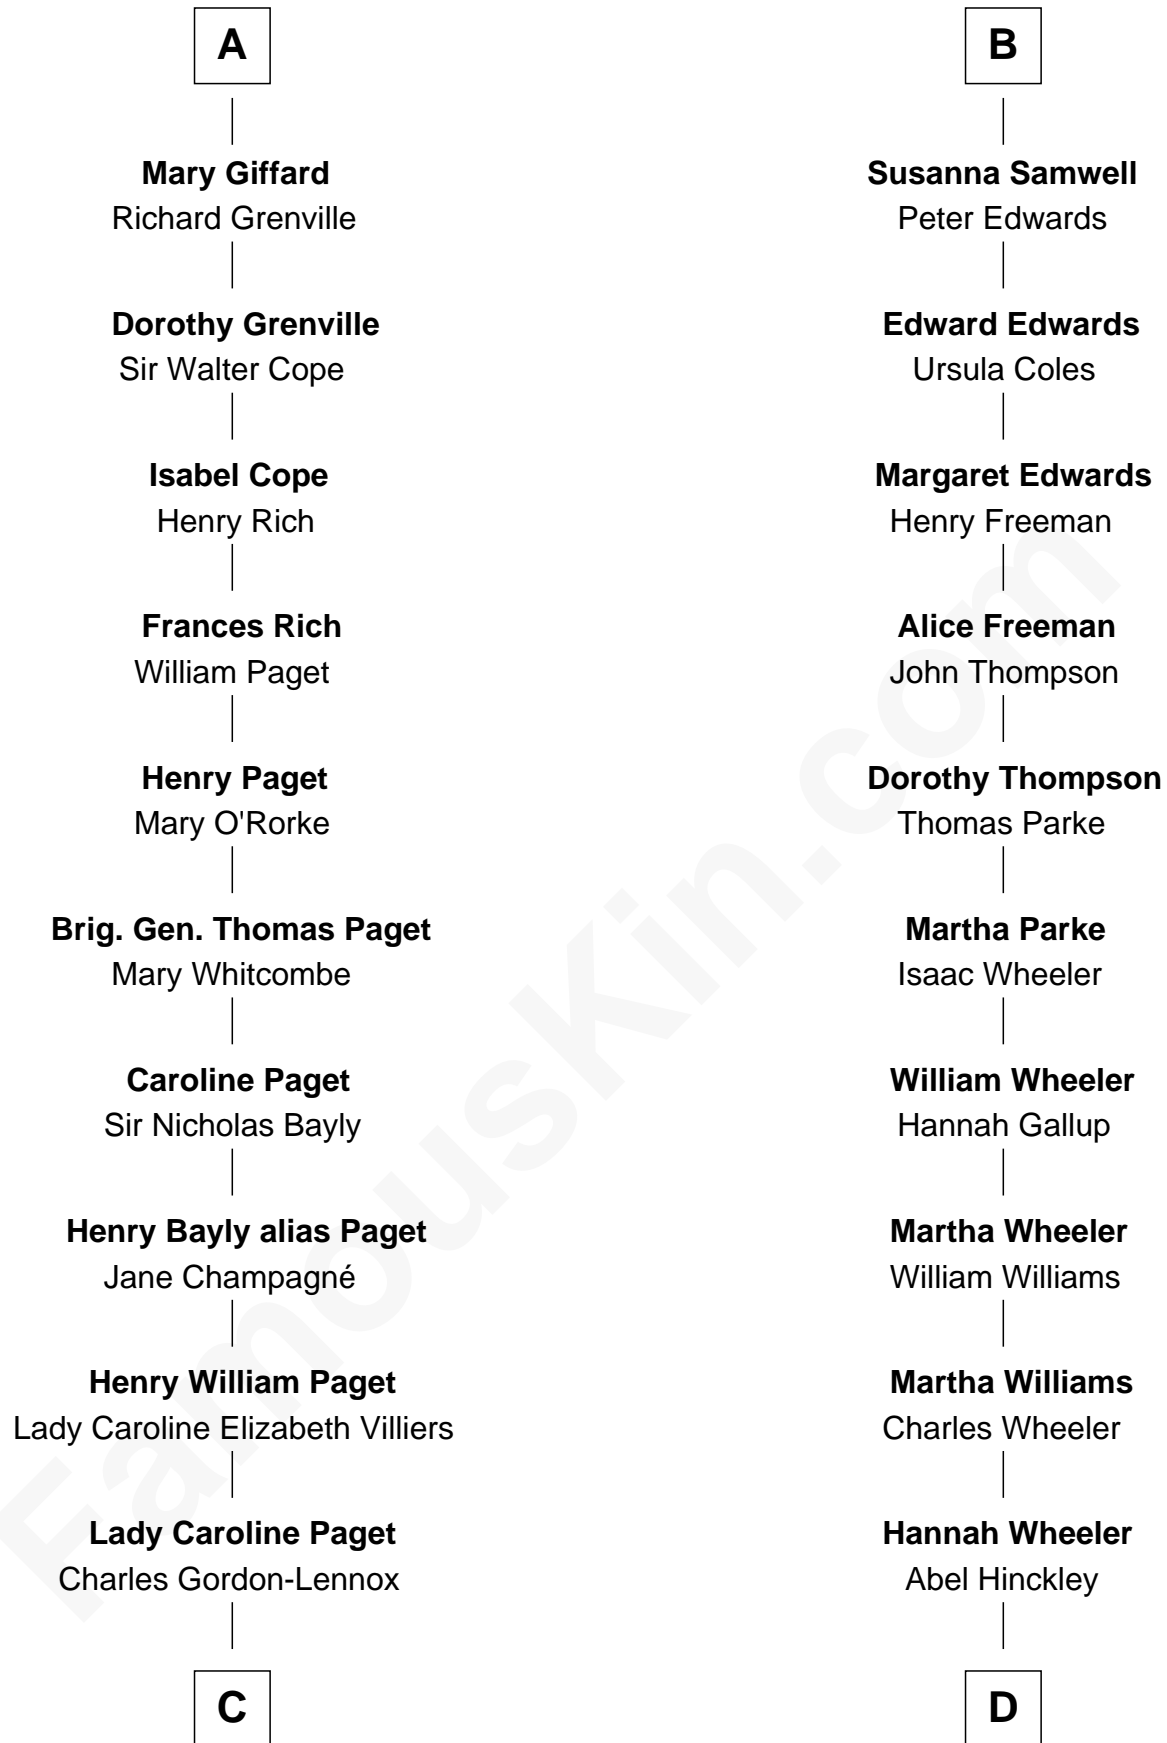

FamousKin.com Relationship Chart of

Princess Diana

Princess of Wales

18th cousin 3 times removed of

Francis Edward Hinckley

Co-Founder, University of Chicago

University of Chicago

C

Cecilia Catherine Gordon-Lennox

Charles George Bingham

Rosalind Cecilia Caroline Bingham

James Albert Edward Hamilton

Cynthia Elinor Beatrix Hamilton

Albert Edward John Spencer

Edward John Spencer

Frances Ruth Burke Roche