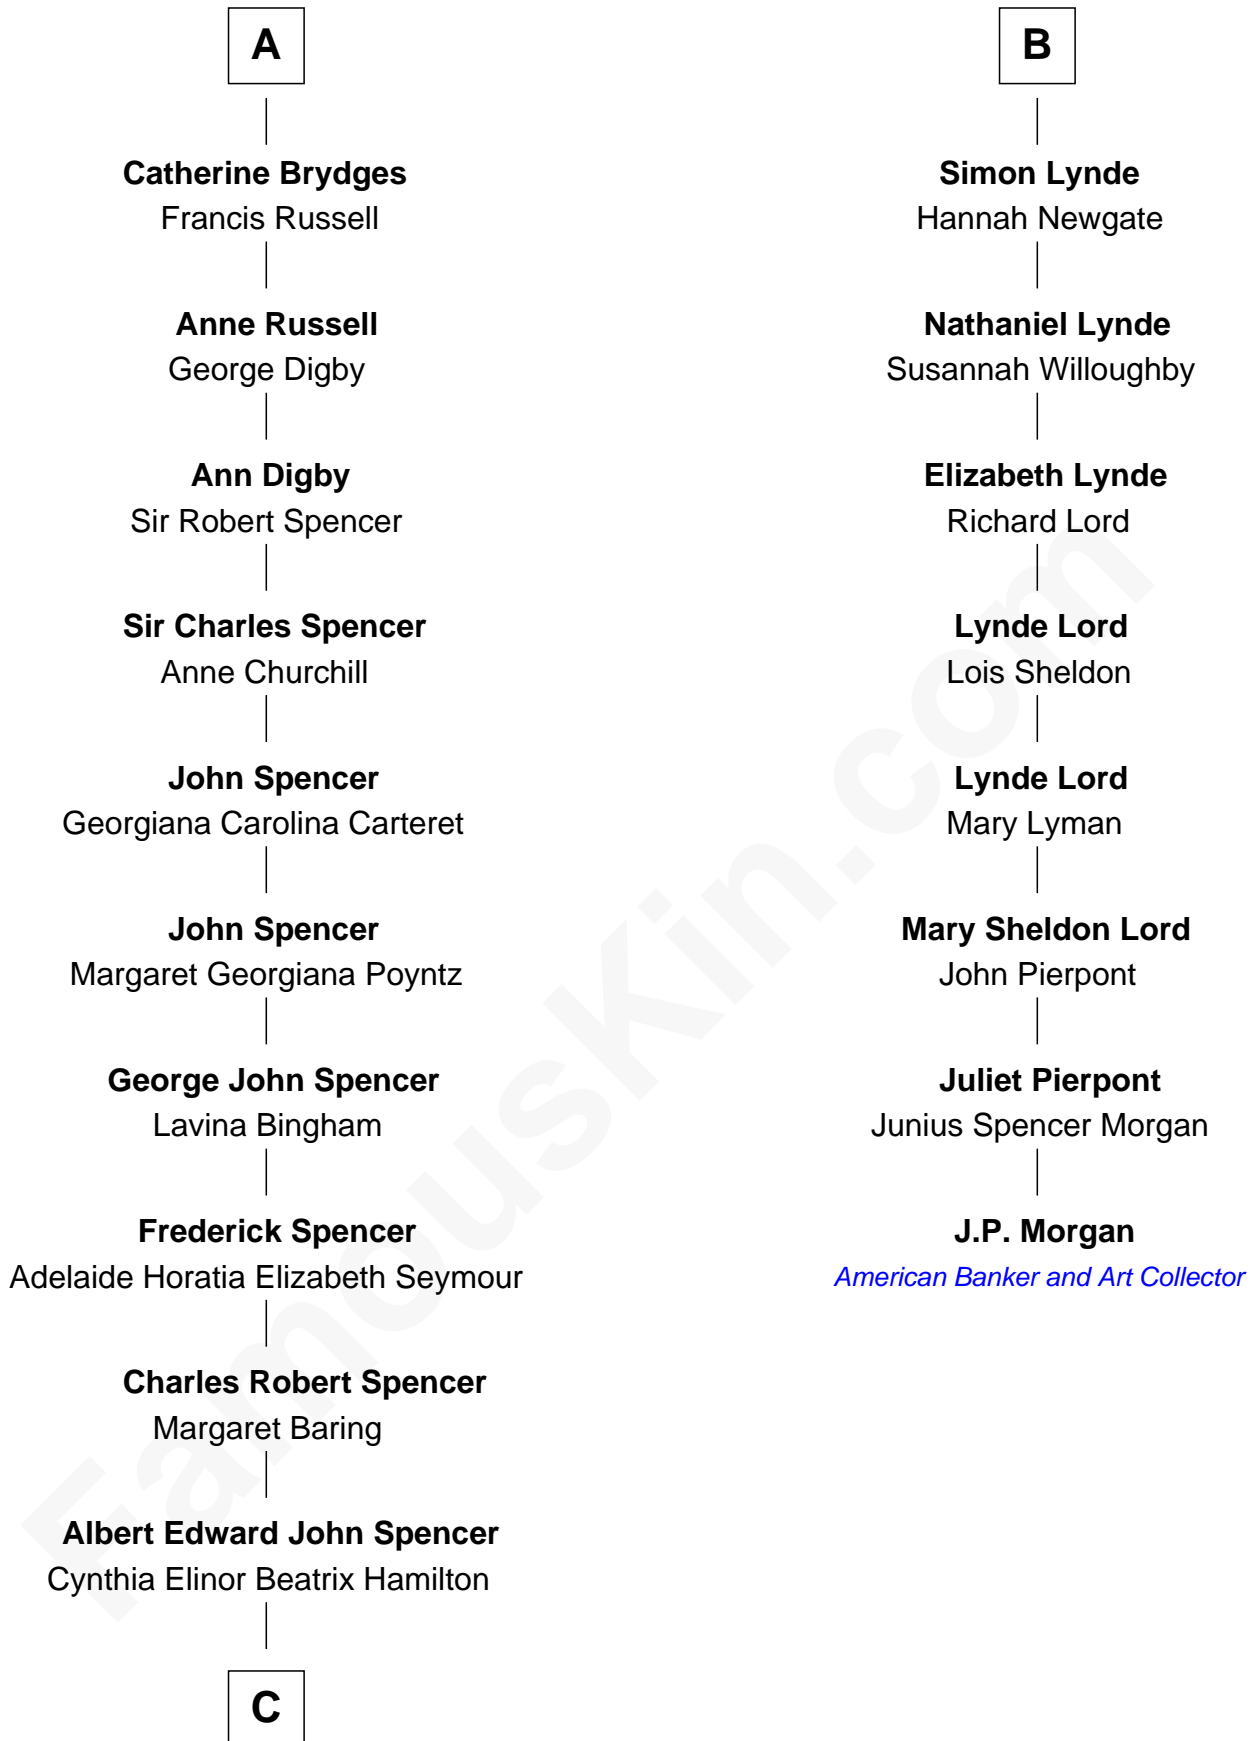

FamousKin.com

Relationship Chart of

Princess Diana

Princess of Wales

14th cousin 4 times removed of

J.P. Morgan
American Banker and Art Collector

C

Edward John Spencer
Frances Ruth Burke Roche