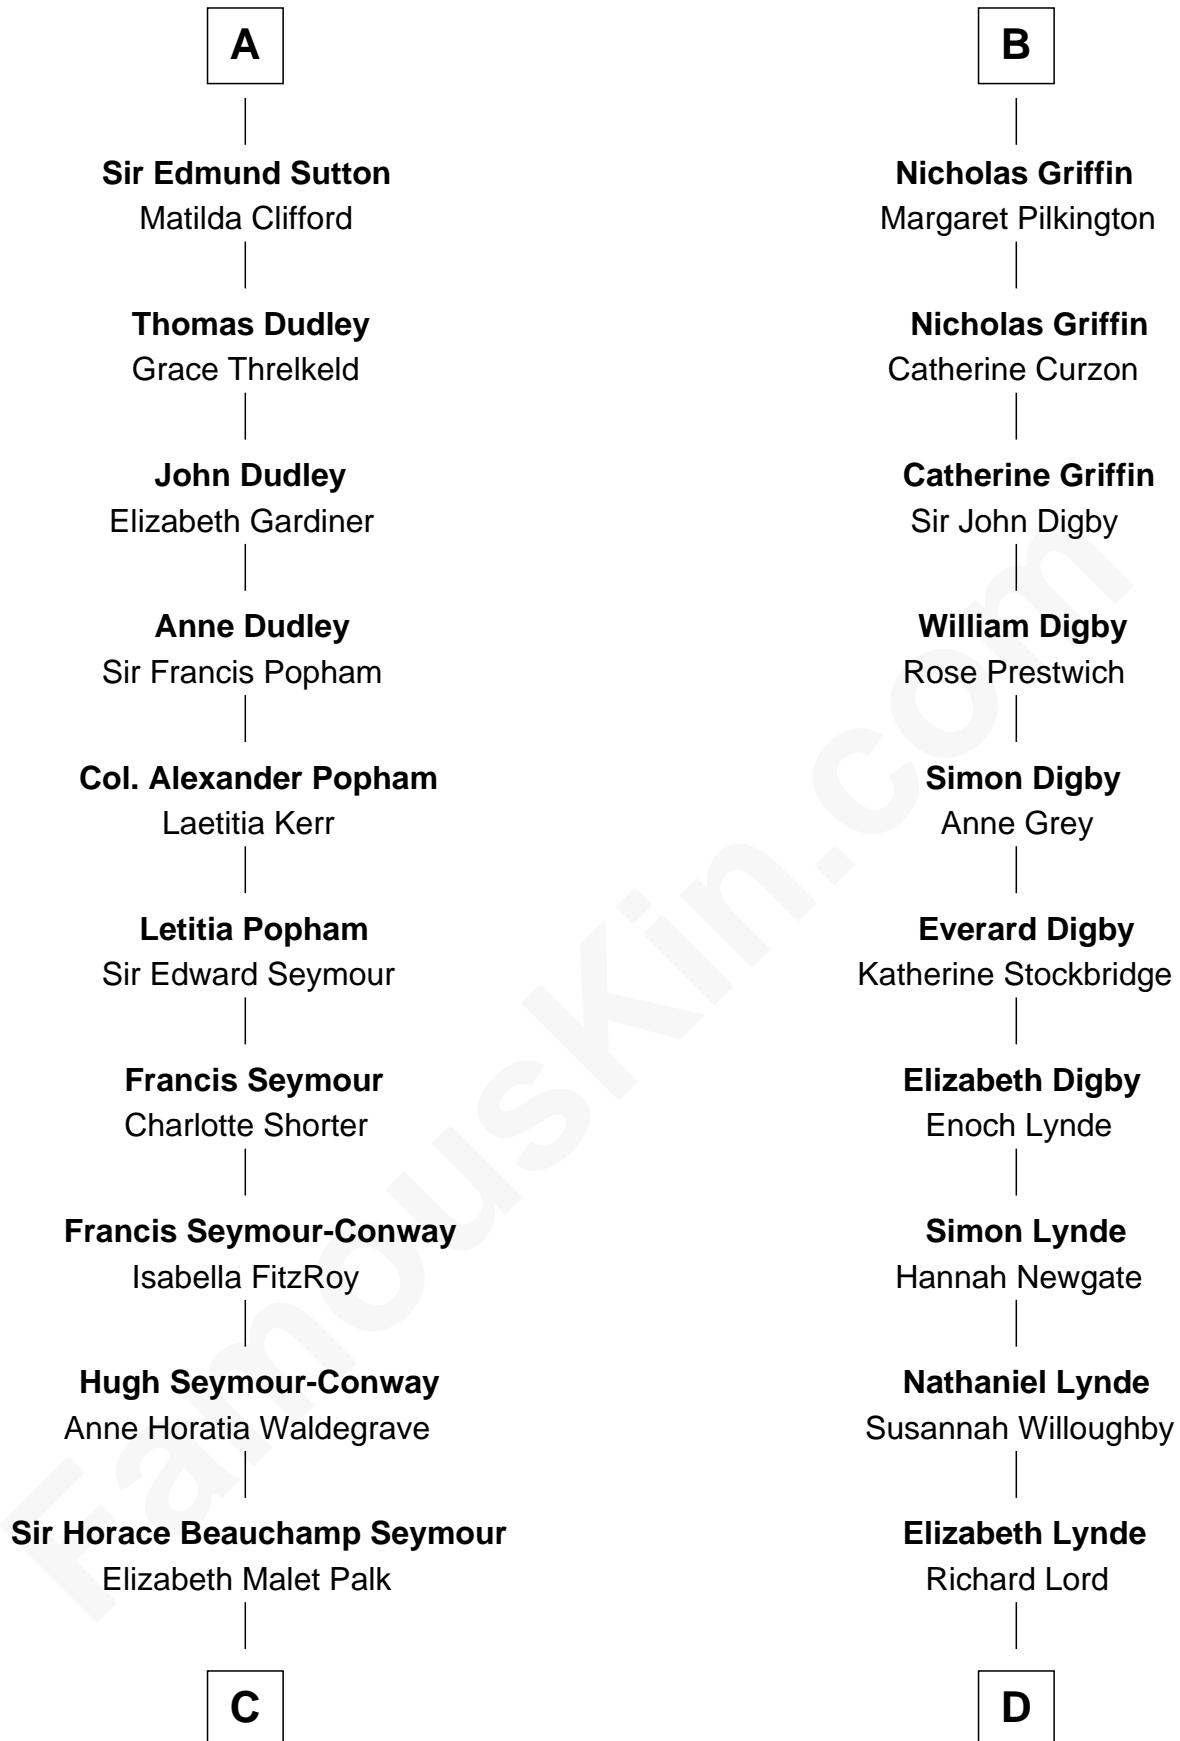

FamousKin.com Relationship Chart of

Princess Diana

Princess of Wales

21st cousin of

J.P. Morgan

American Banker and Art Collector

Hugh de Kevelioc
Bertrade de Montfort

C

Adelaide Horatia Elizabeth Seymour

Frederick Spencer

Charles Robert Spencer

Margaret Baring

Albert Edward John Spencer

Cynthia Elinor Beatrix Hamilton

Edward John Spencer

Frances Ruth Burke Roche