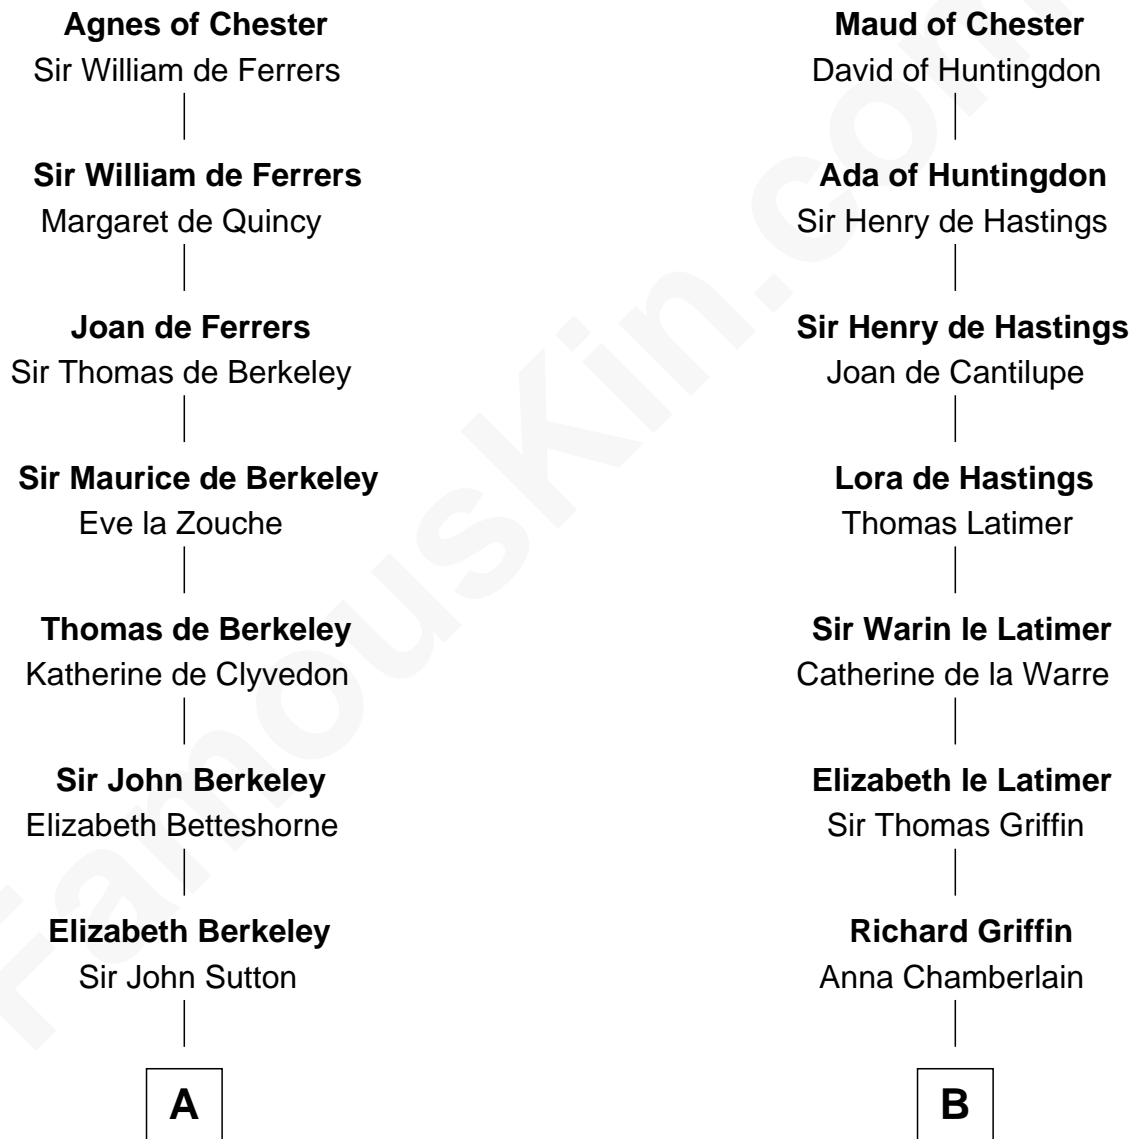

FamousKin.com Relationship Chart of

Princess Diana

Princess of Wales

21st cousin of

J.P. Morgan

American Banker and Art Collector

Hugh de Kevelioc
Bertrade de Montfort

C

Adelaide Horatia Elizabeth Seymour

Frederick Spencer

Charles Robert Spencer

Margaret Baring

Albert Edward John Spencer

Cynthia Elinor Beatrix Hamilton

Edward John Spencer

Frances Ruth Burke Roche

Princess Diana

Princess of Wales

D

Lynde Lord

Lois Sheldon

Lynde Lord

Mary Lyman

Mary Sheldon Lord