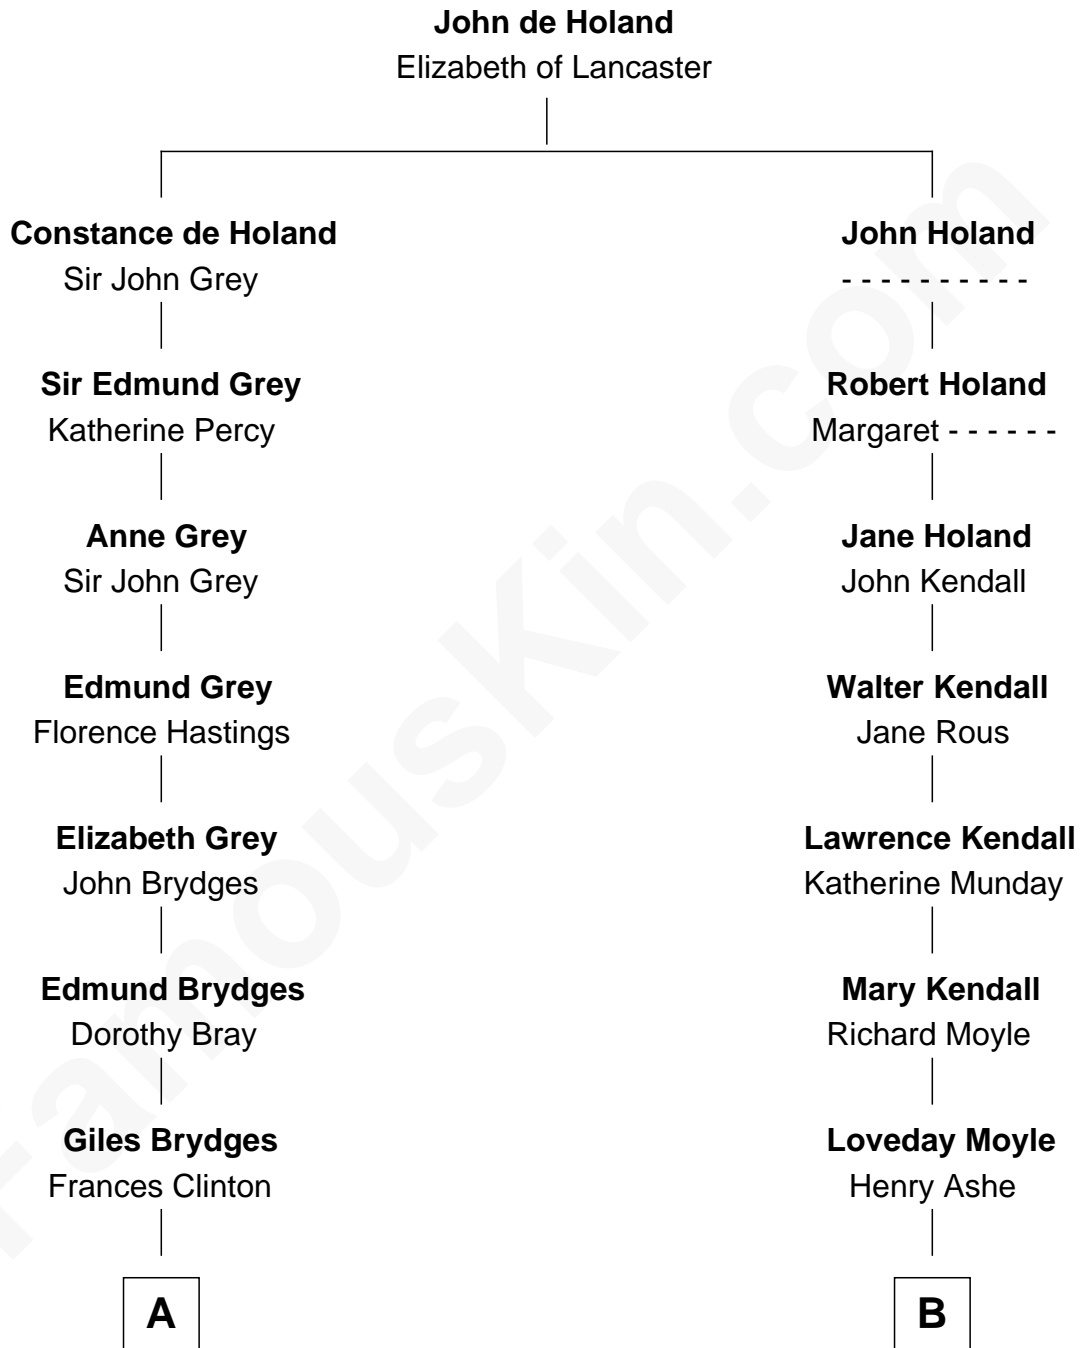

## Relationship Chart of

### Princess Diana

*Princess of Wales*

16th cousin 2 times removed of

**Juliette Gordon Low**  
*Founder of the Girl Scouts*

**A**

**Catherine Brydges**

Francis Russell

**Anne Russell**

George Digby

**Ann Digby**

Sir Robert Spencer

**Sir Charles Spencer**

Anne Churchill

**John Spencer**

Georgiana Carolina Carteret

**John Spencer**