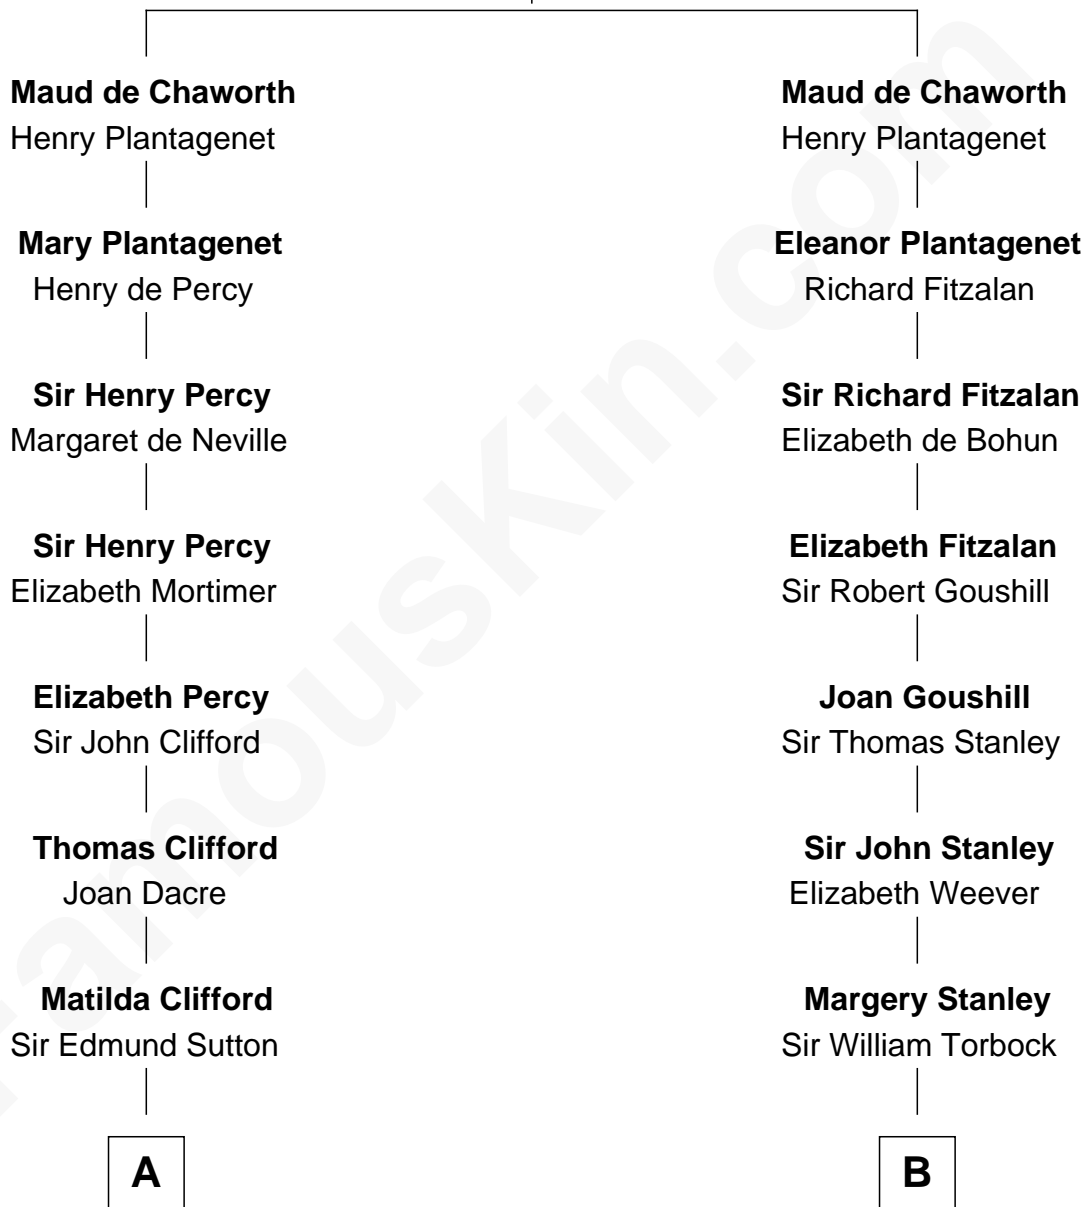

FamousKin.com
Relationship Chart of
Princess Diana
Princess of Wales

19th cousin 1 time removed of
Juliette Gordon Low
Founder of the Girl Scouts

Sir Patrick de Chaworth
 Isabella de Beauchamp

FamousKin.com