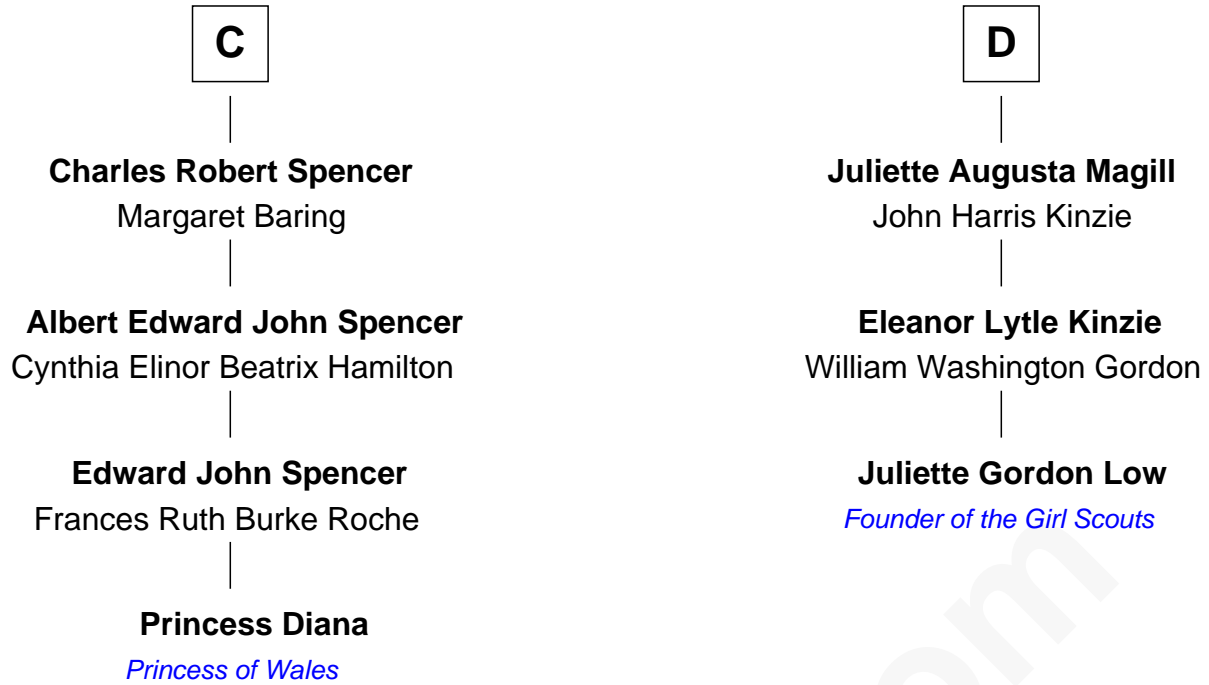

FamousKin.com
Relationship Chart of
Princess Diana
Princess of Wales

19th cousin 1 time removed of
Juliette Gordon Low
Founder of the Girl Scouts

Sir Patrick de Chaworth
 Isabella de Beauchamp

FamousKin.com