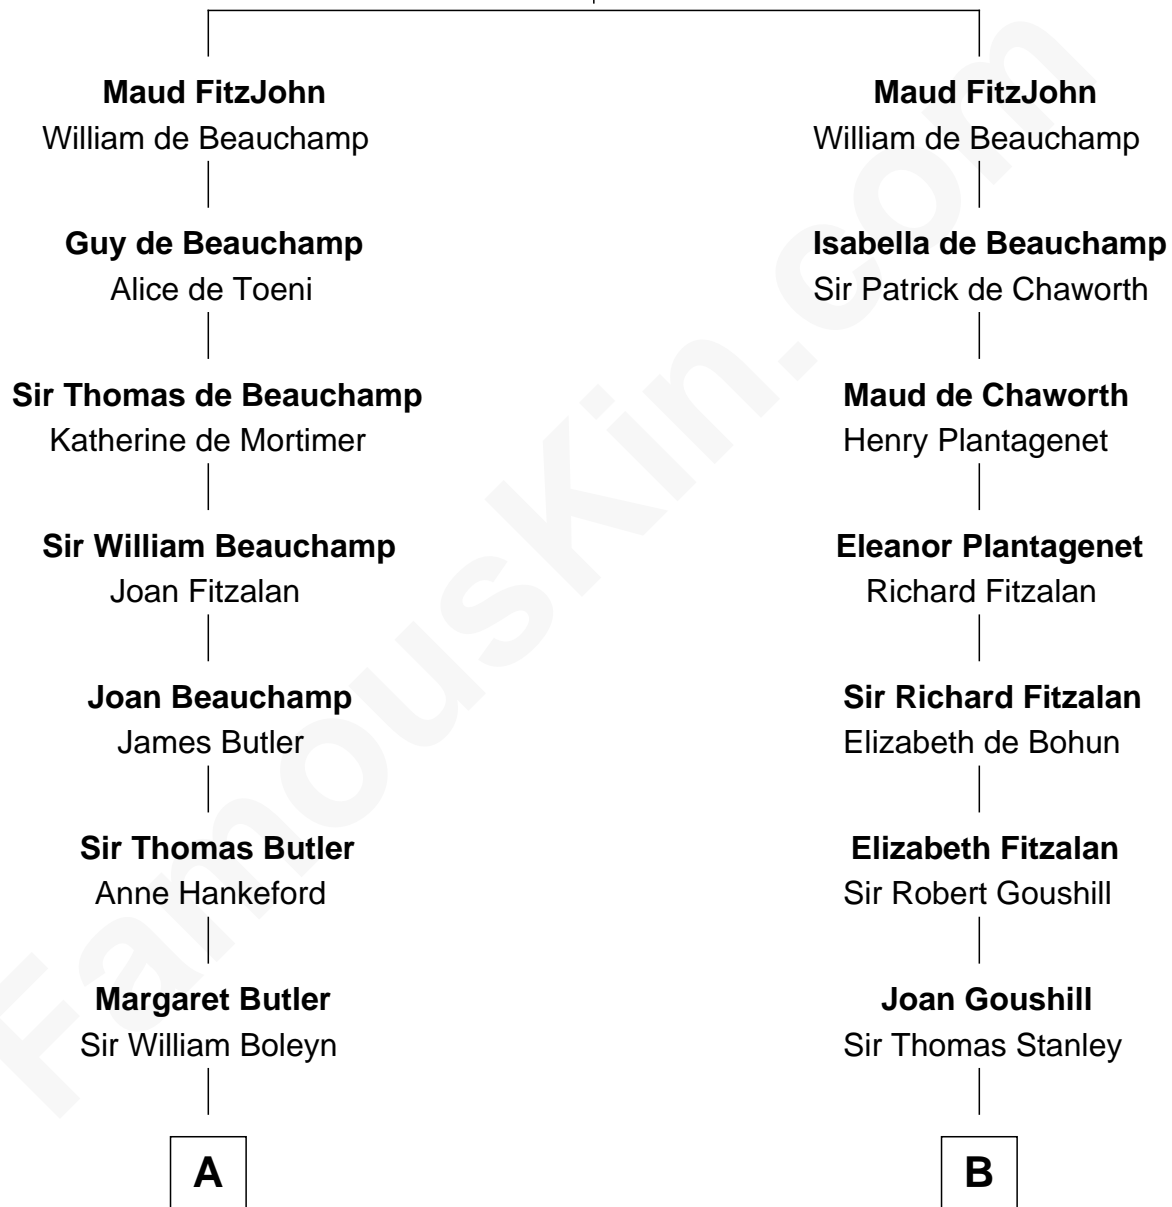

FamousKin.com Relationship Chart of

Princess Diana

Princess of Wales

21st cousin of

Juliette Gordon Low

Founder of the Girl Scouts

Sir John FitzGeoffrey

Isabel le Bigod

C

Frederick Spencer
Adelaide Horatia Elizabeth Seymour

Charles Robert Spencer
Margaret Baring

Albert Edward John Spencer
Cynthia Elinor Beatrix Hamilton

Edward John Spencer
Frances Ruth Burke Roche

Princess Diana
Princess of Wales