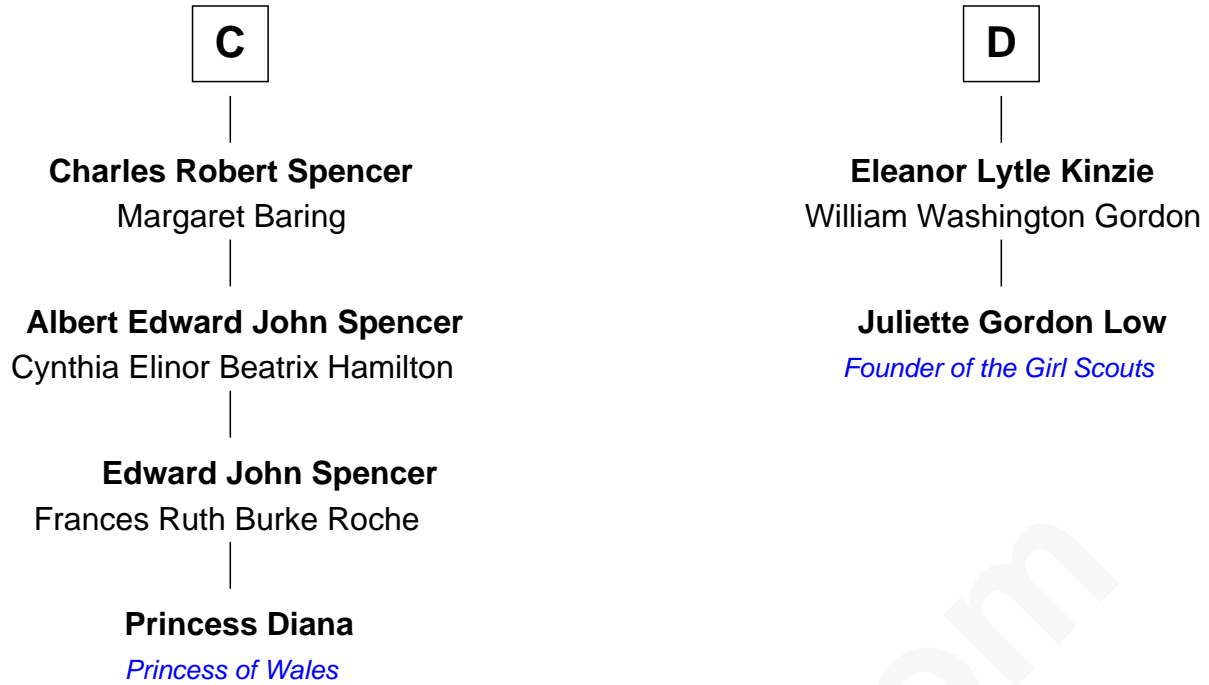

FamousKin.com

Relationship Chart of

Princess Diana

Princess of Wales

18th cousin 2 times removed of

Juliette Gordon Low
Founder of the Girl Scouts

Bartholomew de Badlesmere
Margaret de Clare

Margaret de Badlesmere

Sir John de Tibetot

Sir Robert de Tibetot

Margaret Deincourt

Elizabeth de Tibetot

Sir Philip le Despencer

Margery Despencer

Sir Roger Wentworth

Henry Wentworth

Elizabeth de Bohun

Sir Richard Fitzalan

Elizabeth Fitzalan

Sir Robert Goushill

Joan Goushill

Sir Thomas Stanley

Sir John Stanley

Elizabeth Weever

Margery Stanley

Sir William Torbock

Thomas Torbock

Elizabeth Moore

B

FamousKin.com