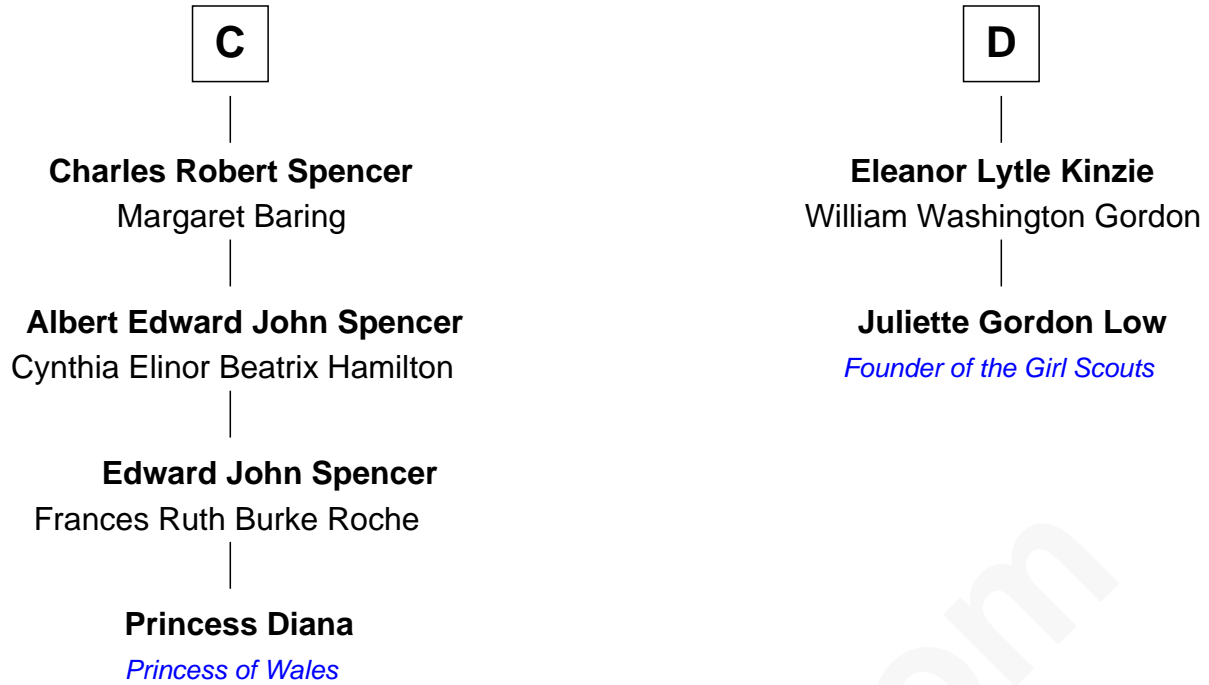

FamousKin.com