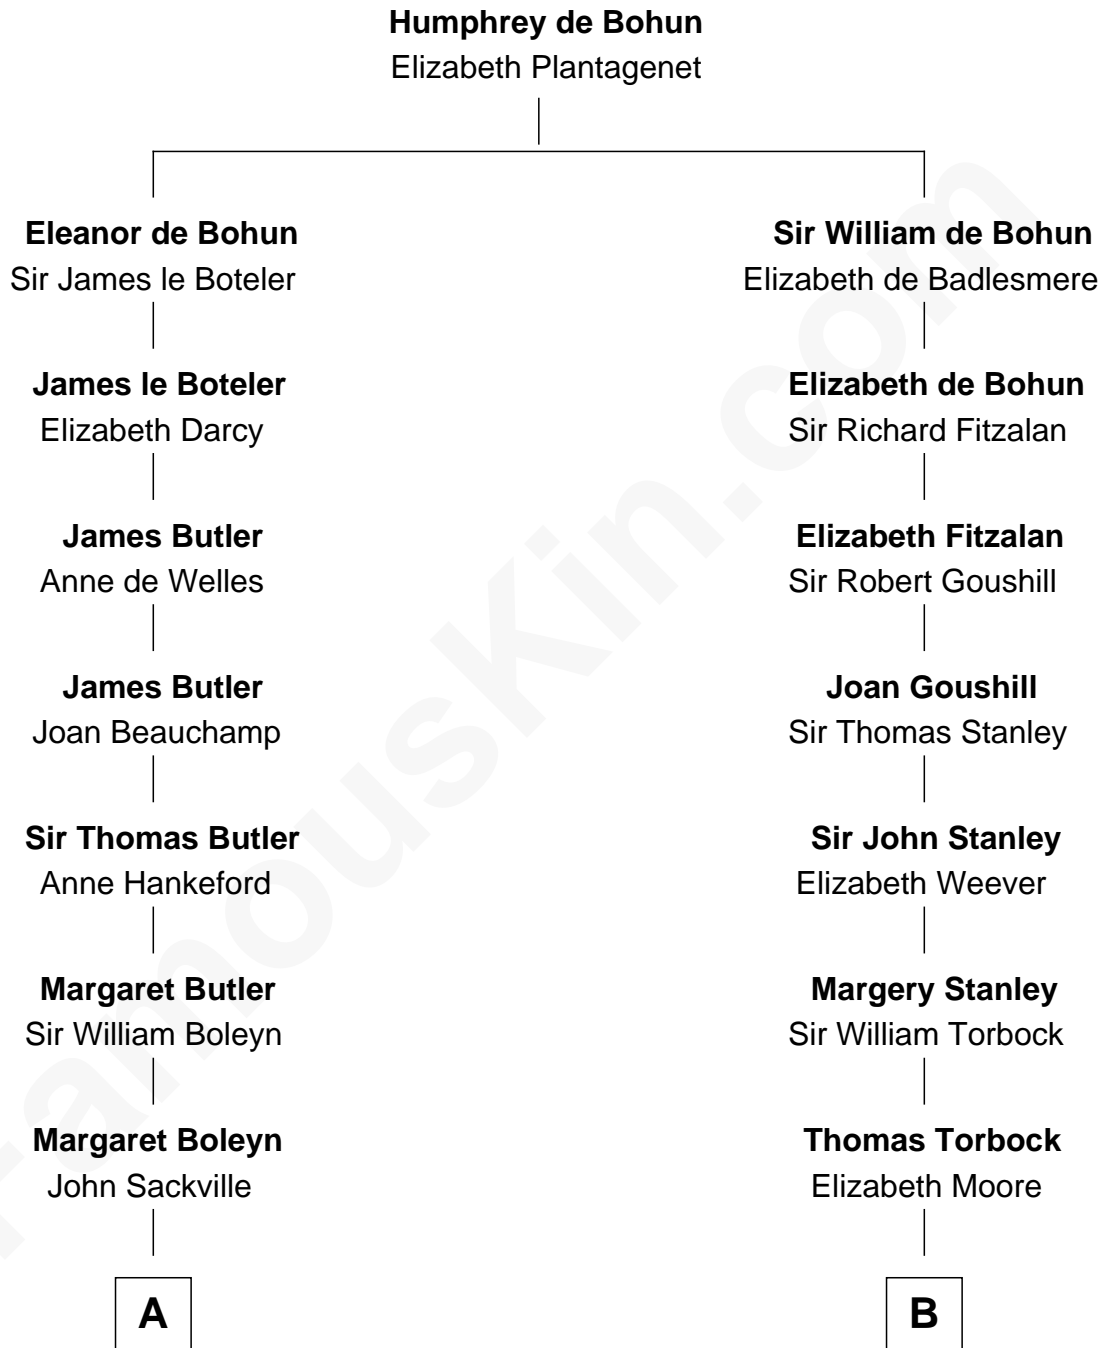

FamousKin.com
Relationship Chart of
Princess Diana
Princess of Wales

18th cousin 2 times removed of

Juliette Gordon Low
Founder of the Girl Scouts

FamousKin.com