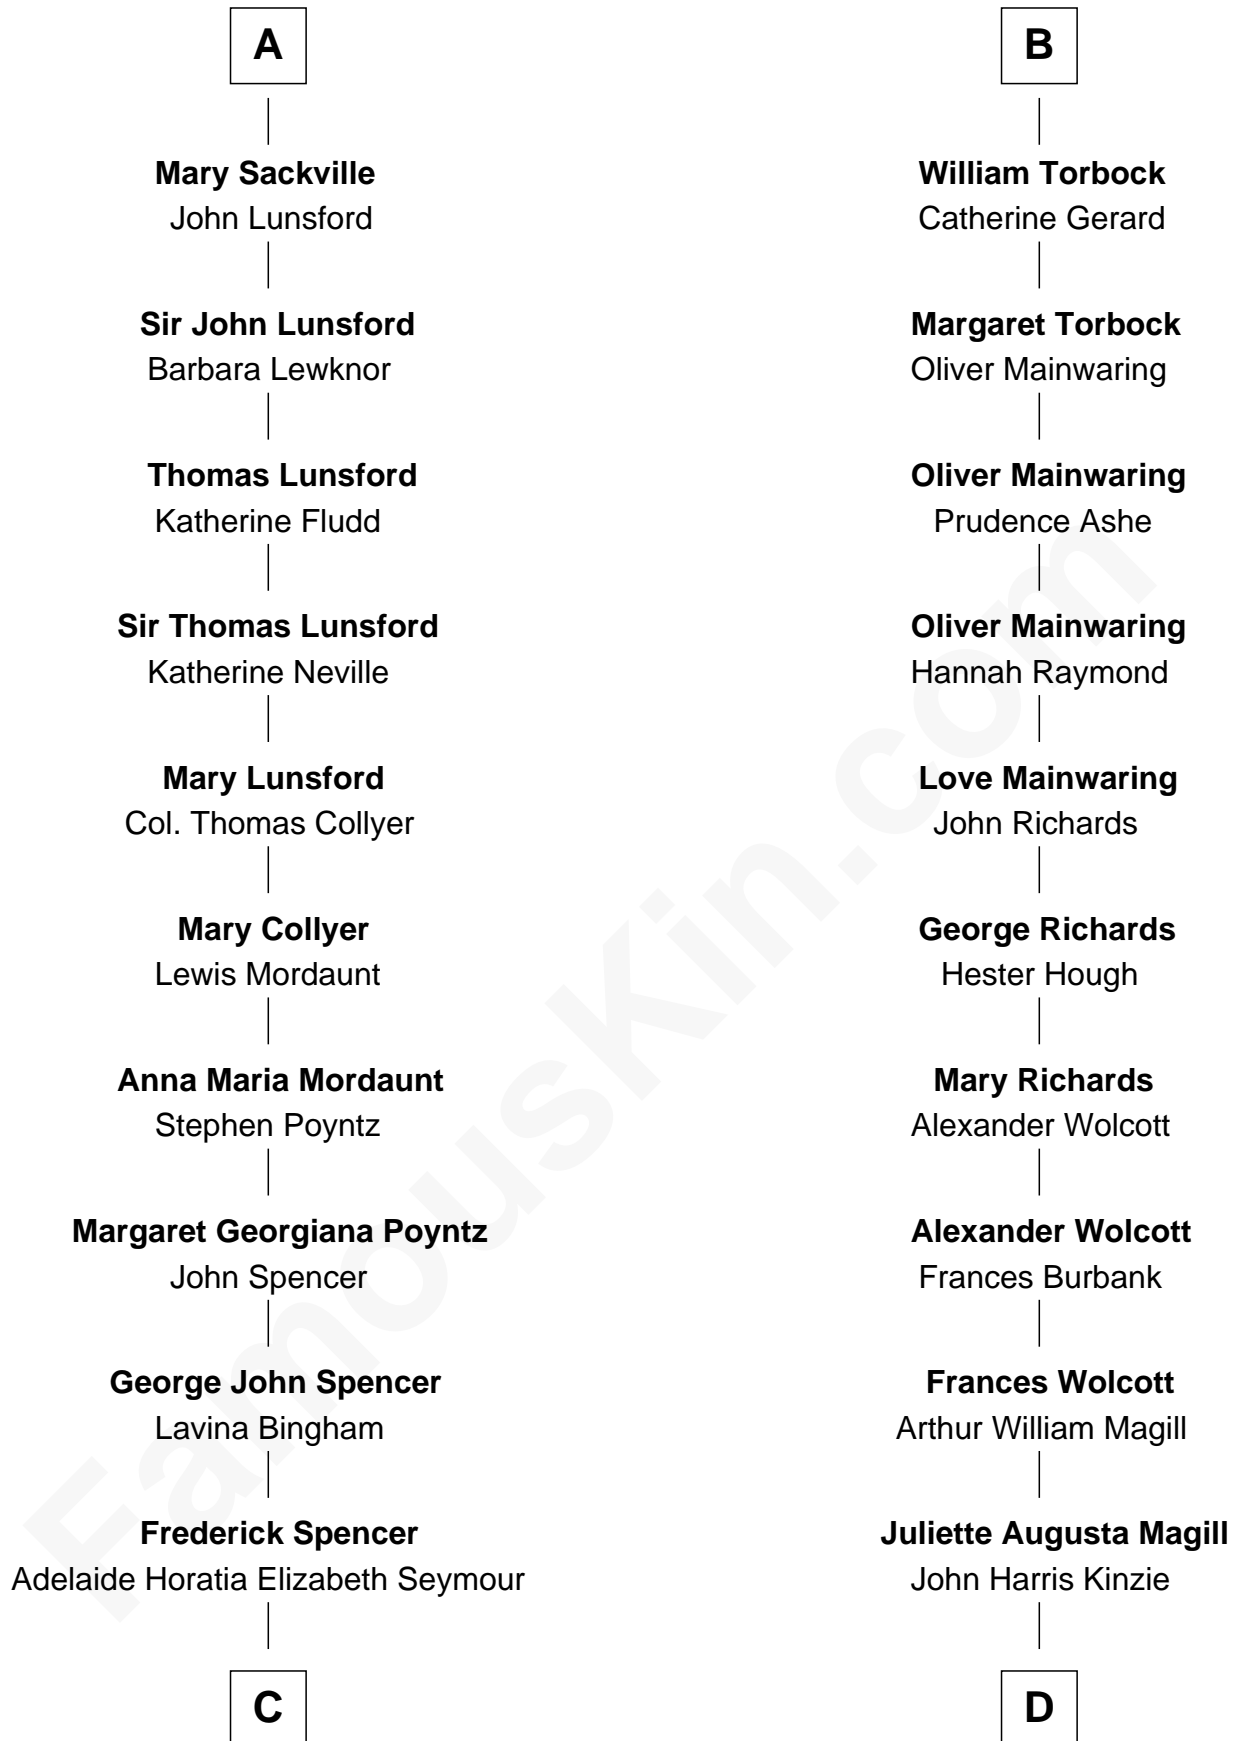

FamousKin.com
Relationship Chart of
Princess Diana
Princess of Wales

18th cousin 2 times removed of

Juliette Gordon Low
Founder of the Girl Scouts

FamousKin.com