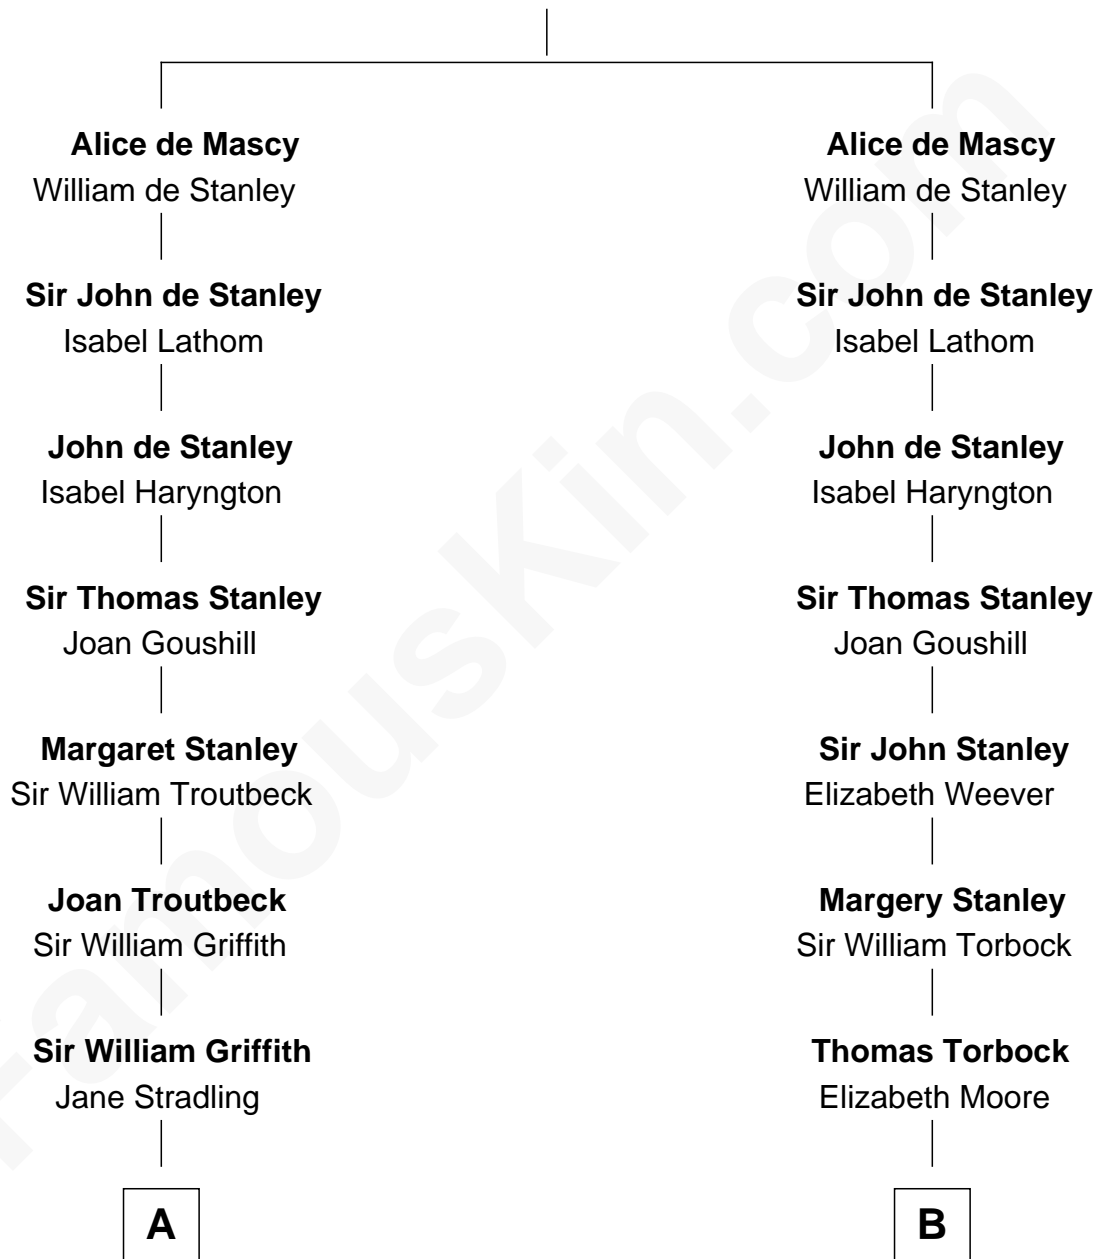

FamousKin.com Relationship Chart of

Princess Diana

Princess of Wales

18th cousin 3 times removed of

Juliette Gordon Low

Founder of the Girl Scouts

Hugh de Mascy

C

Cecilia Catherine Gordon-Lennox

Charles George Bingham

Rosalind Cecilia Caroline Bingham

James Albert Edward Hamilton

Cynthia Elinor Beatrix Hamilton

Albert Edward John Spencer

Edward John Spencer

Frances Ruth Burke Roche