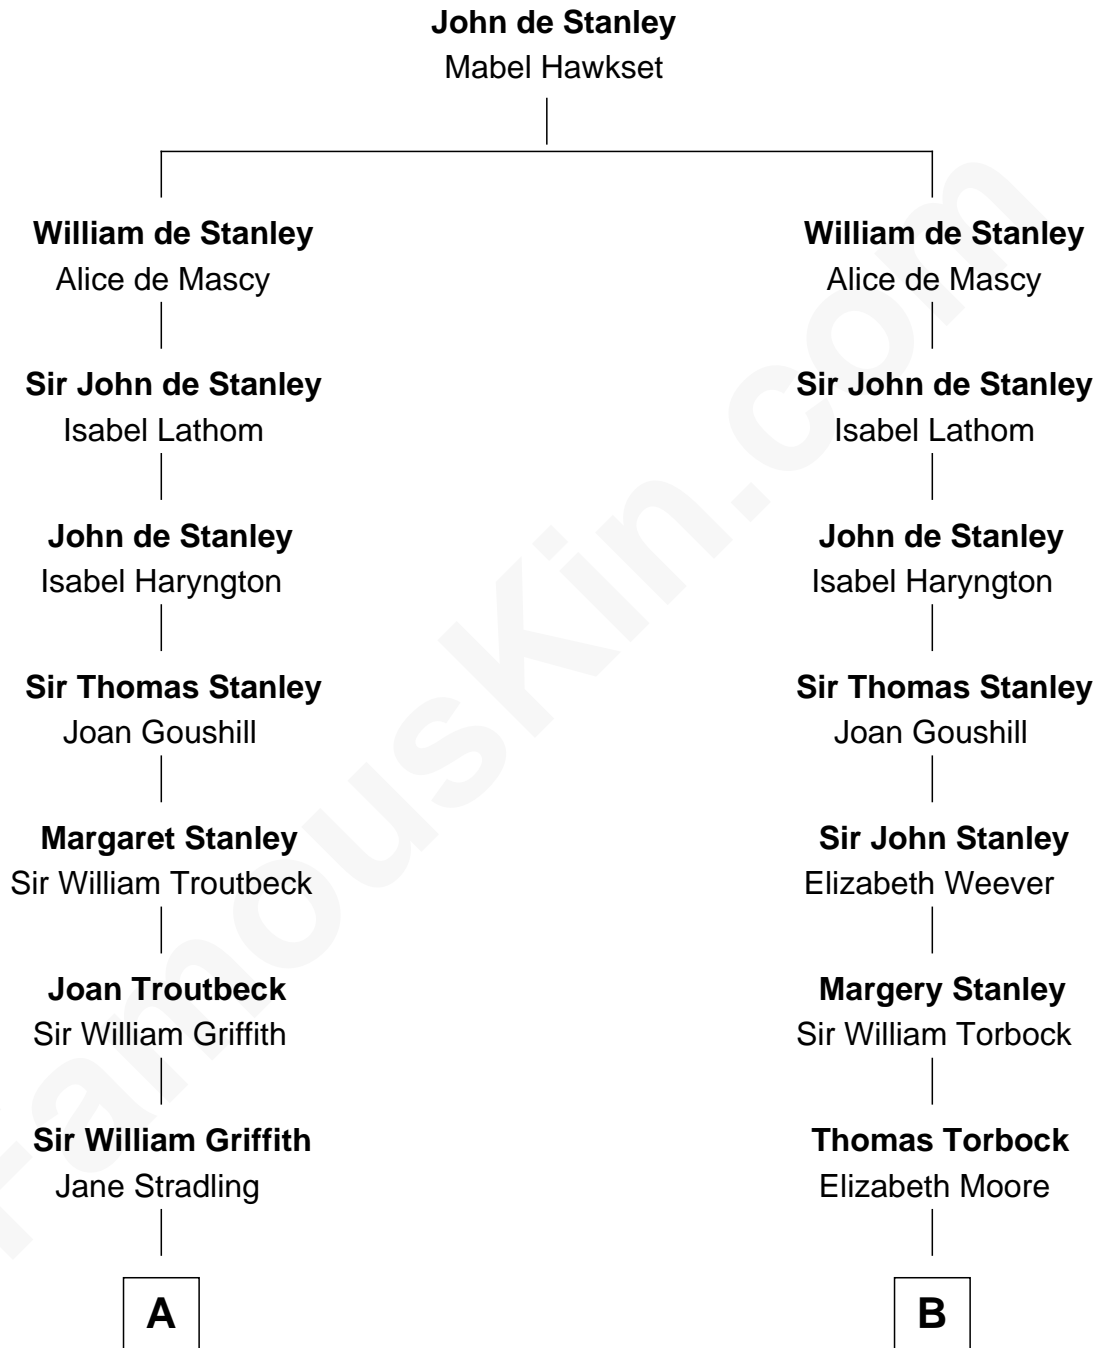

FamousKin.com

Relationship Chart of

Princess Diana

Princess of Wales

18th cousin 3 times removed of

Juliette Gordon Low
Founder of the Girl Scouts

C

Cecilia Catherine Gordon-Lennox

Charles George Bingham

Rosalind Cecilia Caroline Bingham

James Albert Edward Hamilton

Cynthia Elinor Beatrix Hamilton

Albert Edward John Spencer

Edward John Spencer

Frances Ruth Burke Roche

Princess Diana