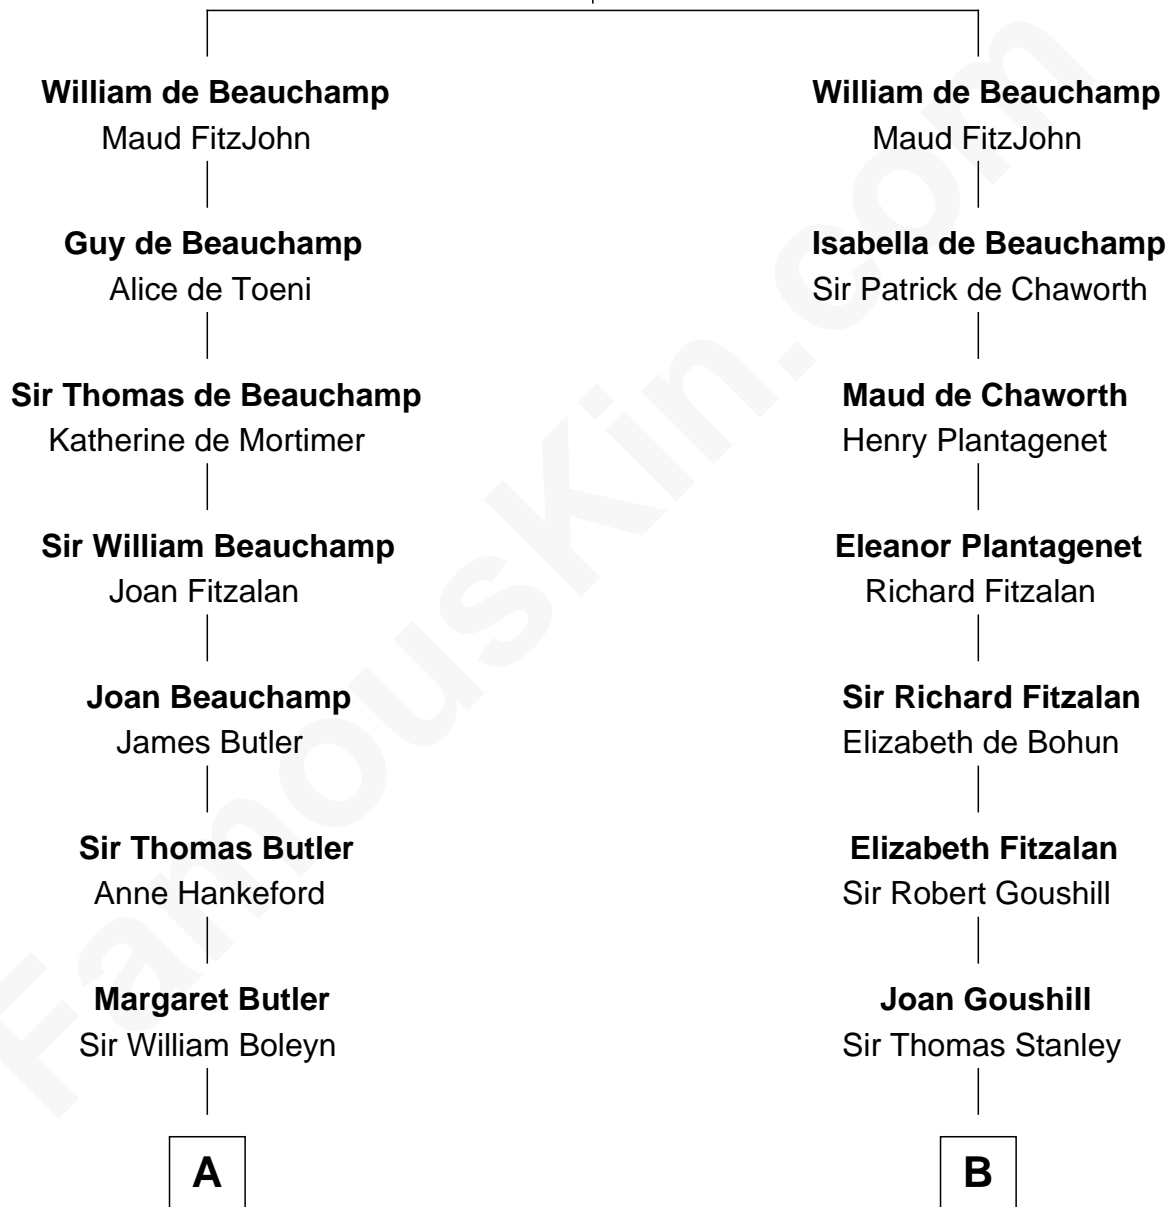

FamousKin.com Relationship Chart of

Princess Diana

Princess of Wales

21st cousin of

Juliette Gordon Low

Founder of the Girl Scouts

Sir William de Beauchamp

Isabel Mauduit

C

Frederick Spencer
Adelaide Horatia Elizabeth Seymour

Charles Robert Spencer
Margaret Baring

Albert Edward John Spencer
Cynthia Elinor Beatrix Hamilton

Edward John Spencer
Frances Ruth Burke Roche

Princess Diana
Princess of Wales