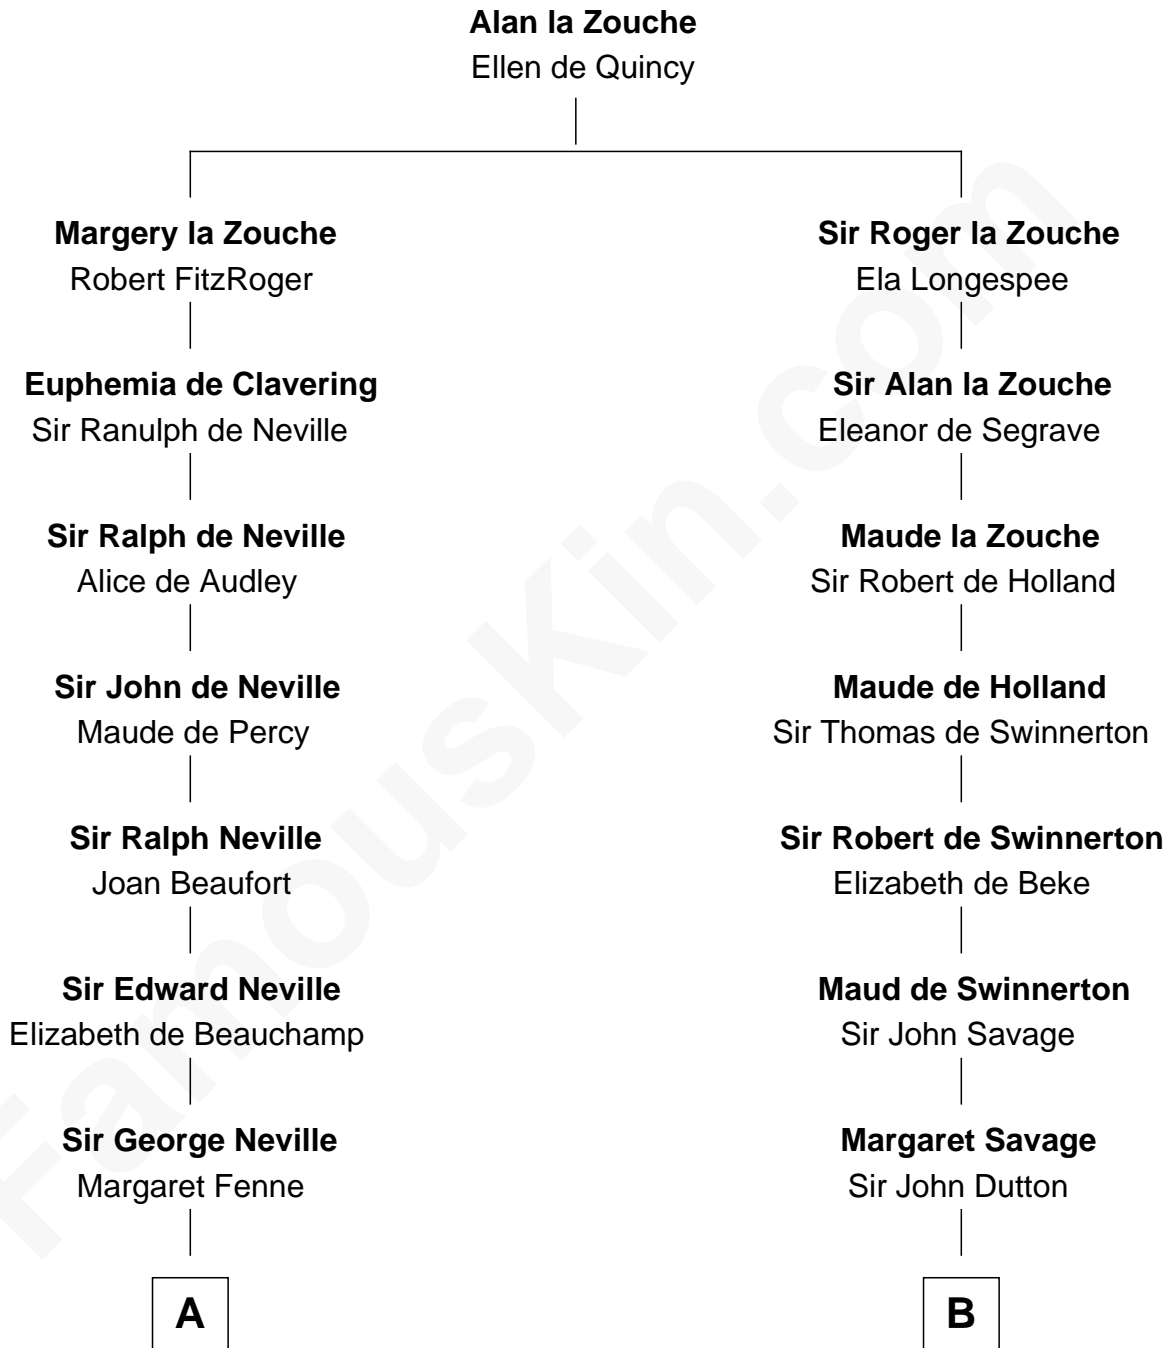

FamousKin.com Relationship Chart of

Princess Diana

Princess of Wales

20th cousin 1 time removed of

Stephen A. Douglas

Participated in Lincoln-Douglas Debates

C

Frederick Spencer

Adelaide Horatia Elizabeth Seymour

Charles Robert Spencer

Margaret Baring

Albert Edward John Spencer

Cynthia Elinor Beatrix Hamilton

Edward John Spencer

Frances Ruth Burke Roche

Princess Diana