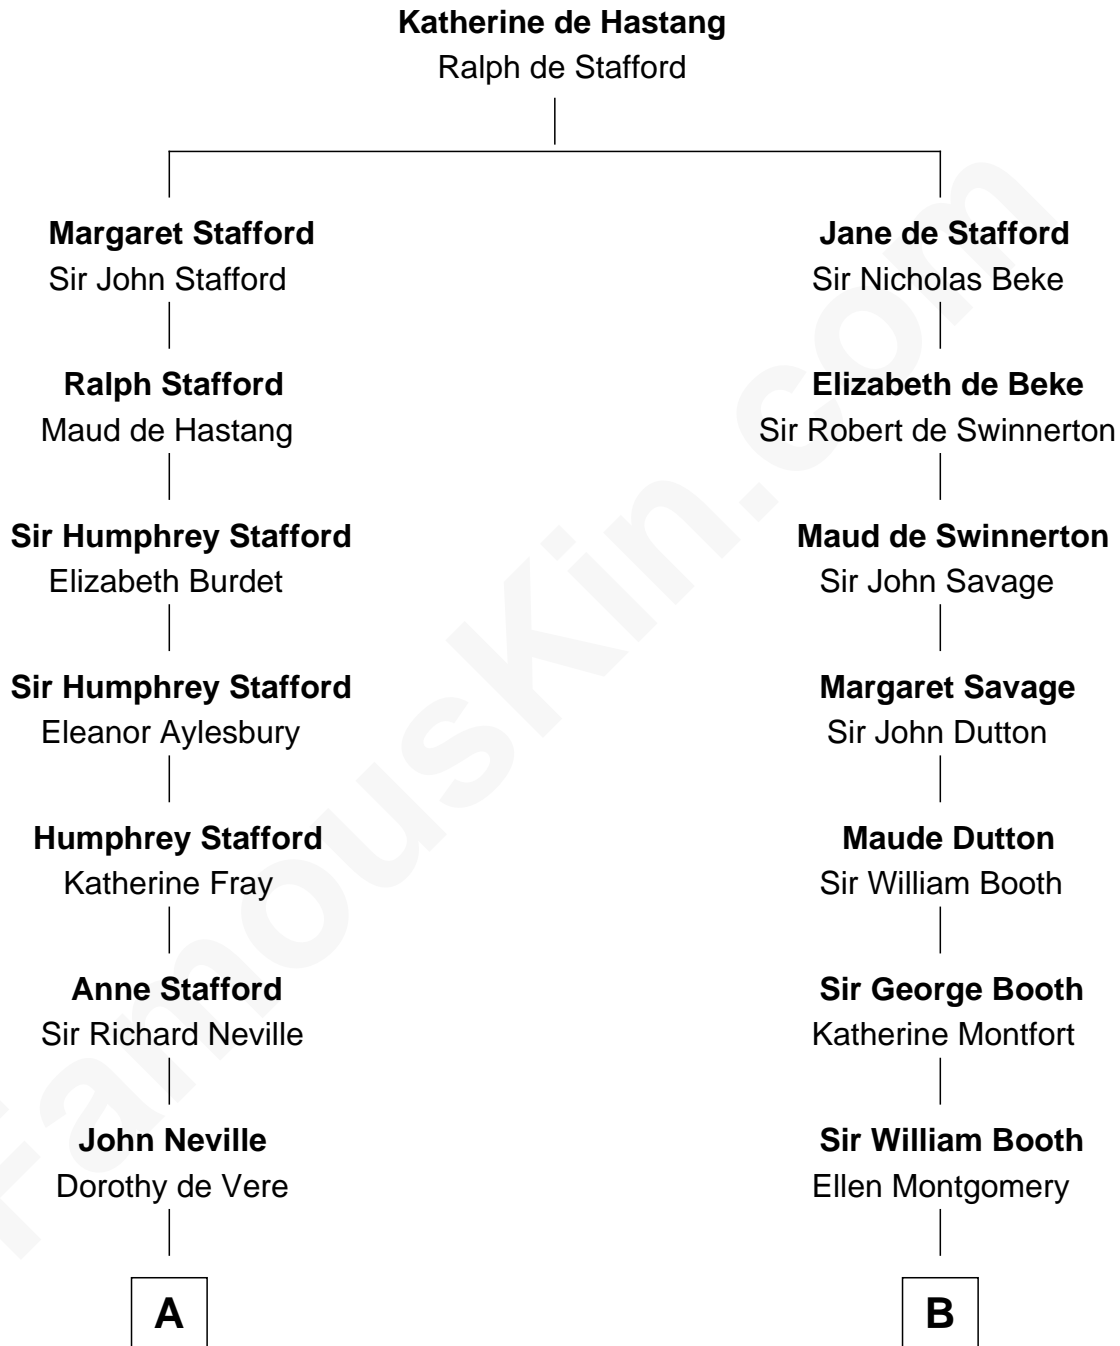

FamousKin.com

Relationship Chart of

Princess Diana

Princess of Wales

17th cousin 4 times removed of

Stephen A. Douglas

Participated in Lincoln-Douglas Debates

C

—
Adelaide Horatia Elizabeth Seymour

Frederick Spencer

—
Charles Robert Spencer

Margaret Baring

—
Albert Edward John Spencer

Cynthia Elinor Beatrix Hamilton

—
Edward John Spencer

Frances Ruth Burke Roche

—
Princess Diana

Princess of Wales

FamousKin.com