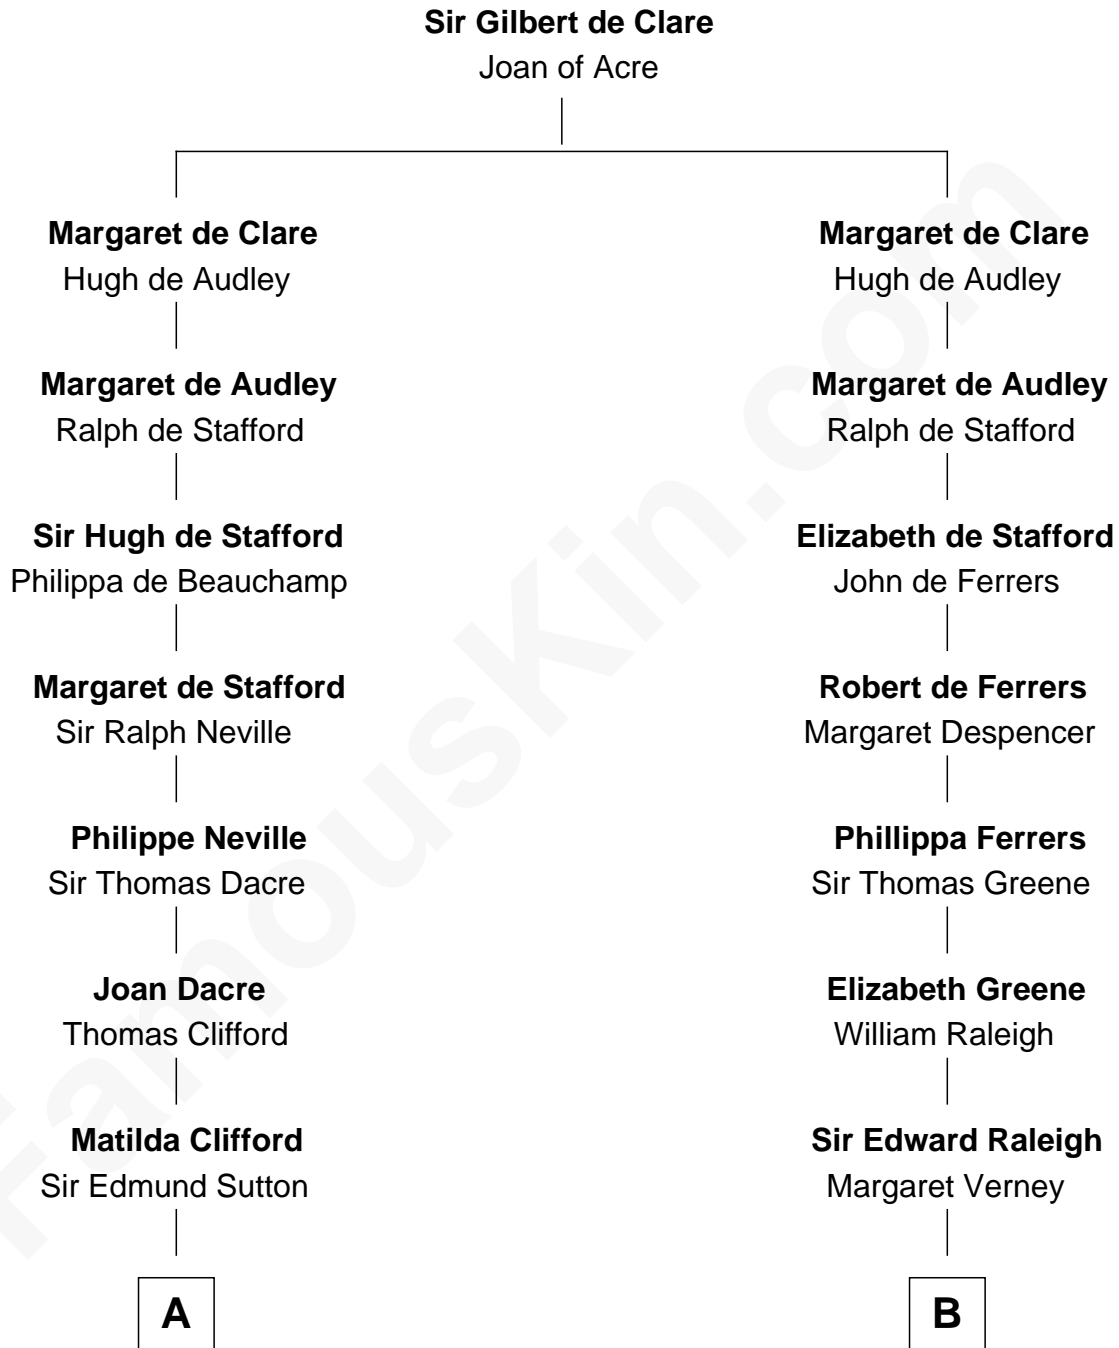

FamousKin.com Relationship Chart of

Princess Diana

Princess of Wales

19th cousin 1 time removed of

Stephen A. Douglas

Participated in Lincoln-Douglas Debates

FamousKin.com