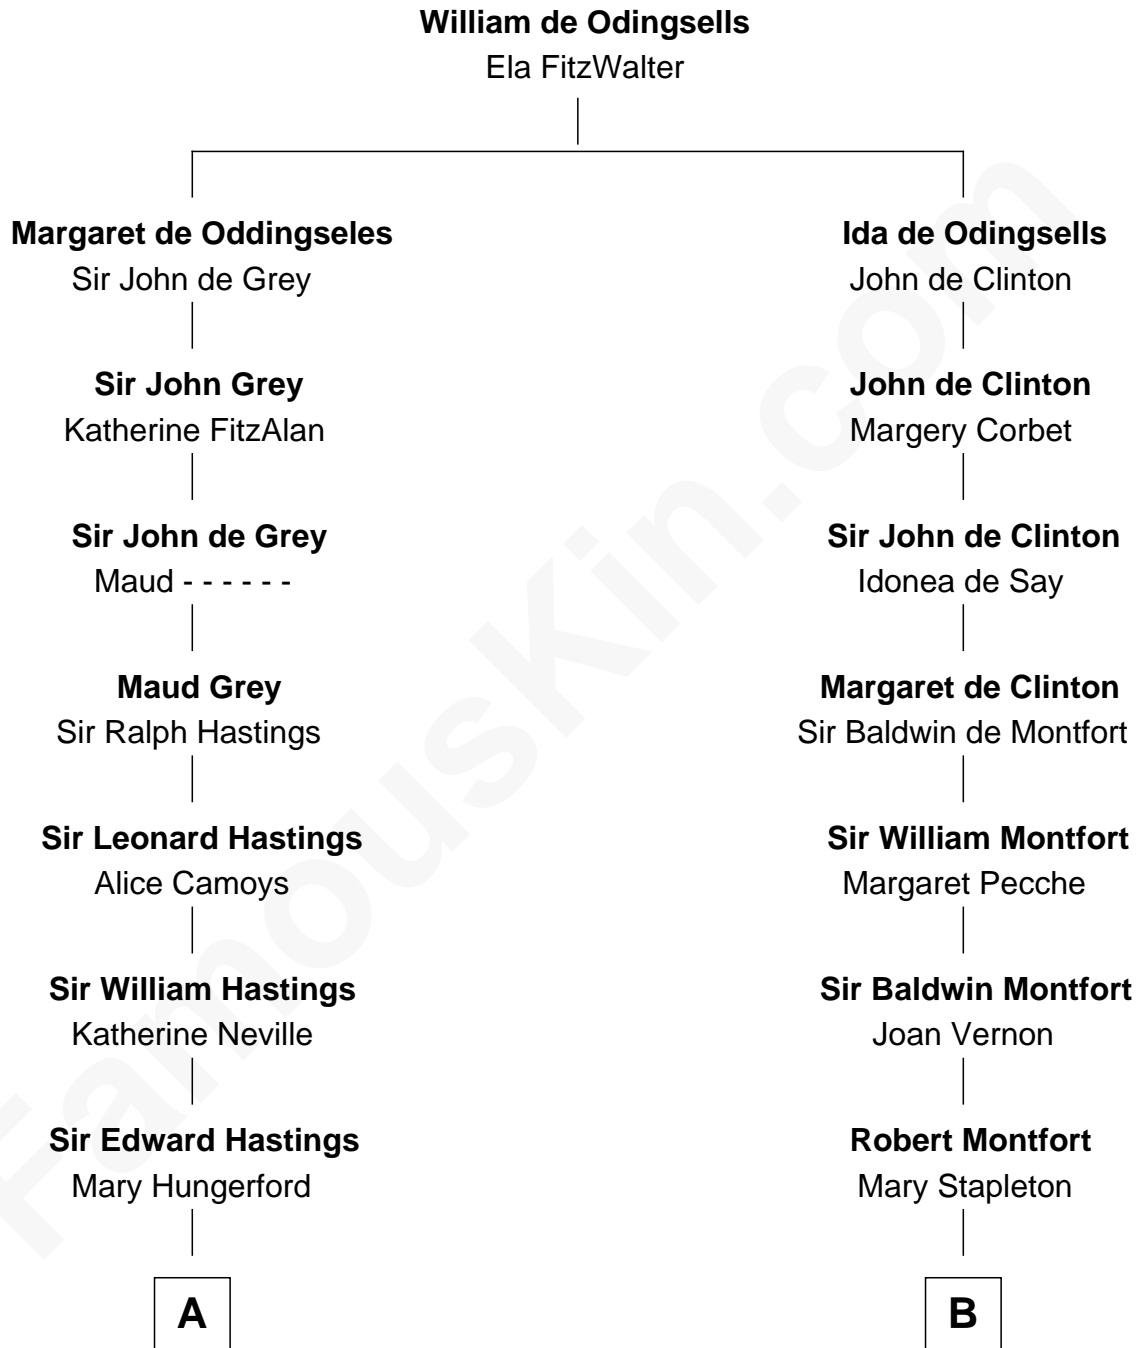

FamousKin.com

Relationship Chart of

Princess Diana

Princess of Wales

19th cousin 2 times removed of

Stephen A. Douglas

Participated in Lincoln-Douglas Debates

C

Frederick Spencer

Adelaide Horatia Elizabeth Seymour

Charles Robert Spencer

Margaret Baring

Albert Edward John Spencer

Cynthia Elinor Beatrix Hamilton

Edward John Spencer

Frances Ruth Burke Roche