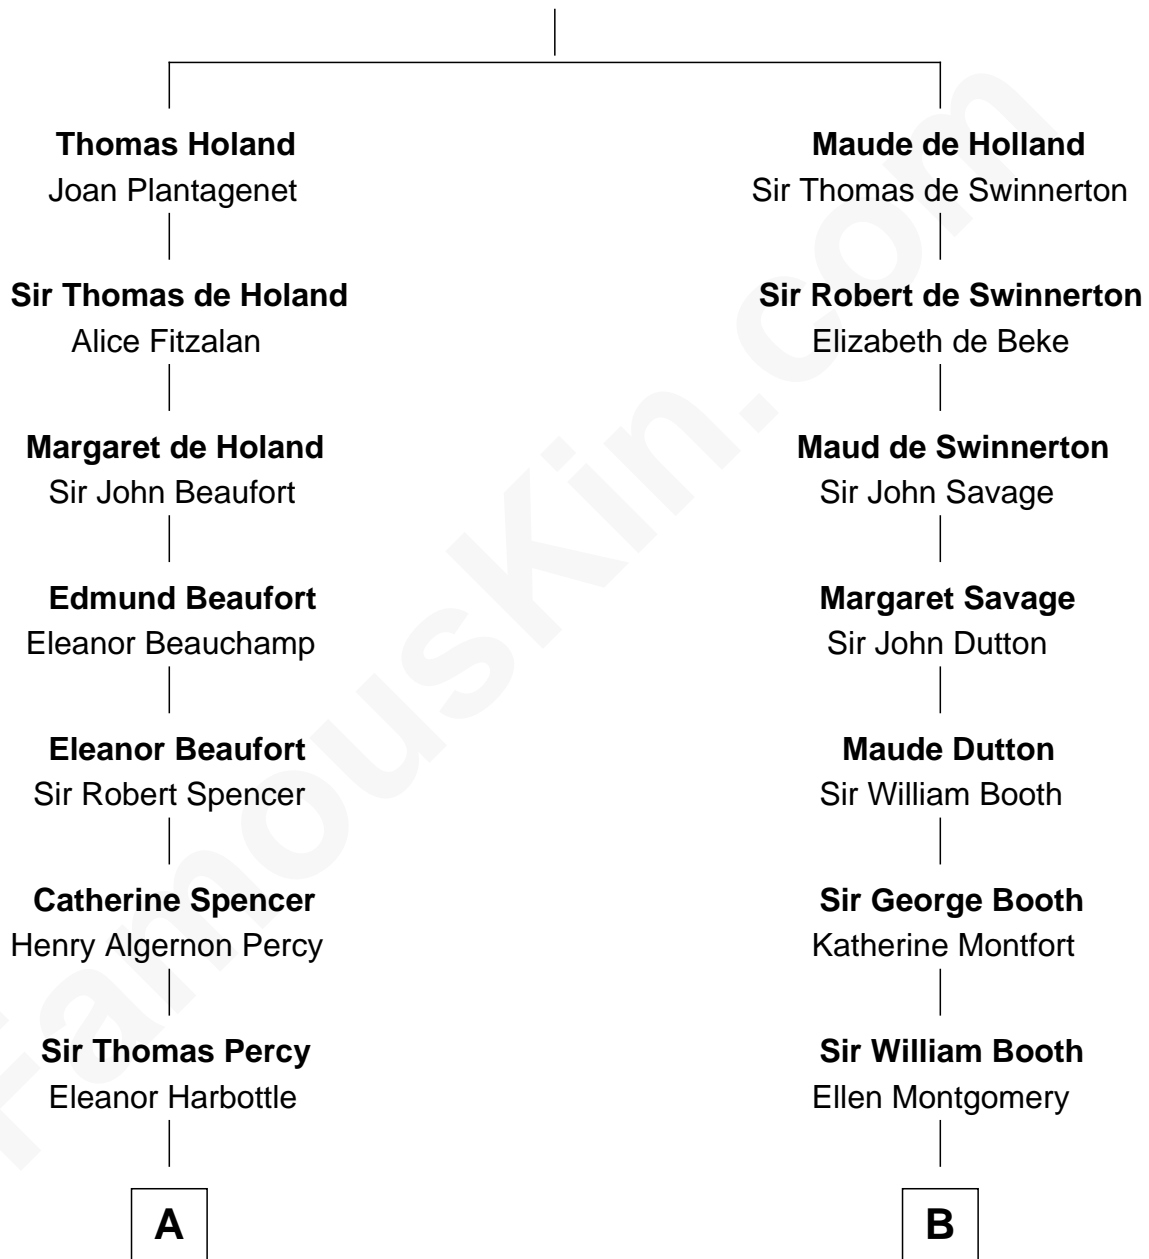

FamousKin.com

Relationship Chart of

Princess Diana

Princess of Wales

17th cousin 3 times removed of

Stephen A. Douglas

Participated in Lincoln-Douglas Debates

Sir Robert de Holland

Maude la Zouche

A

Henry Percy
Katherine Neville

Henry Percy
Dorothy Devereux

Dorothy Percy
Robert Sydney

Dorothy Sydney
Henry Spencer

Sir Robert Spencer
Ann Digby

Sir Charles Spencer
Anne Churchill

John Spencer
Georgiana Carolina Carteret

John Spencer
Margaret Georgiana Poyntz

George John Spencer
Lavina Bingham

Frederick Spencer
Adelaide Horatia Elizabeth Seymour

C

B

Jane Booth
Sir Thomas Holford

Dorothy Holford
John Bruen