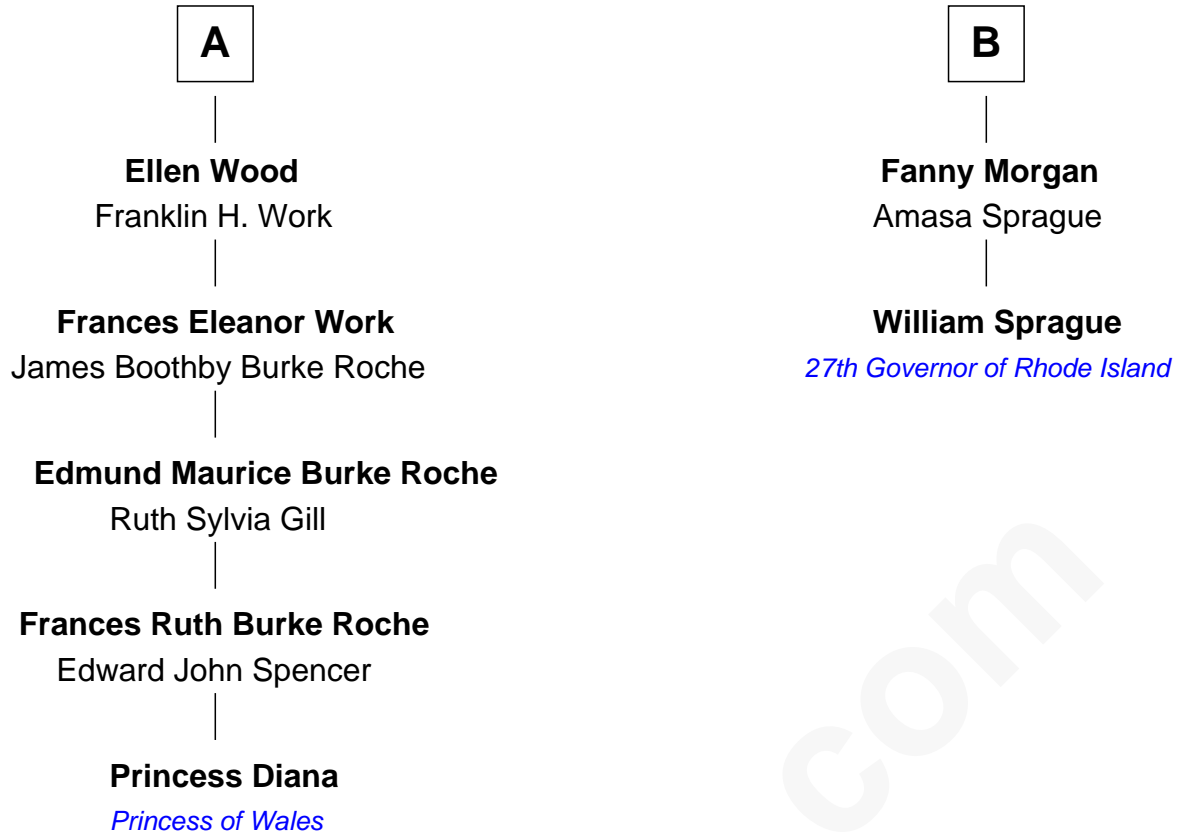

FamousKin.com Relationship Chart of

Princess Diana

Princess of Wales

8th cousin 3 times removed of

William Sprague

27th Governor of Rhode Island

John Thompson

Alice Freeman

George Denison

Hannah Denison

Nathaniel Chesebrough

Samuel Chesebrough

Priscilla Alden

Priscilla Chesebrough

Jabez Chesebrough

Priscilla Chesebrough

Thomas Leeds

Mary Leeds

Francois Michel

Mary Mitchell

Youngs Morgan

B

FamousKin.com