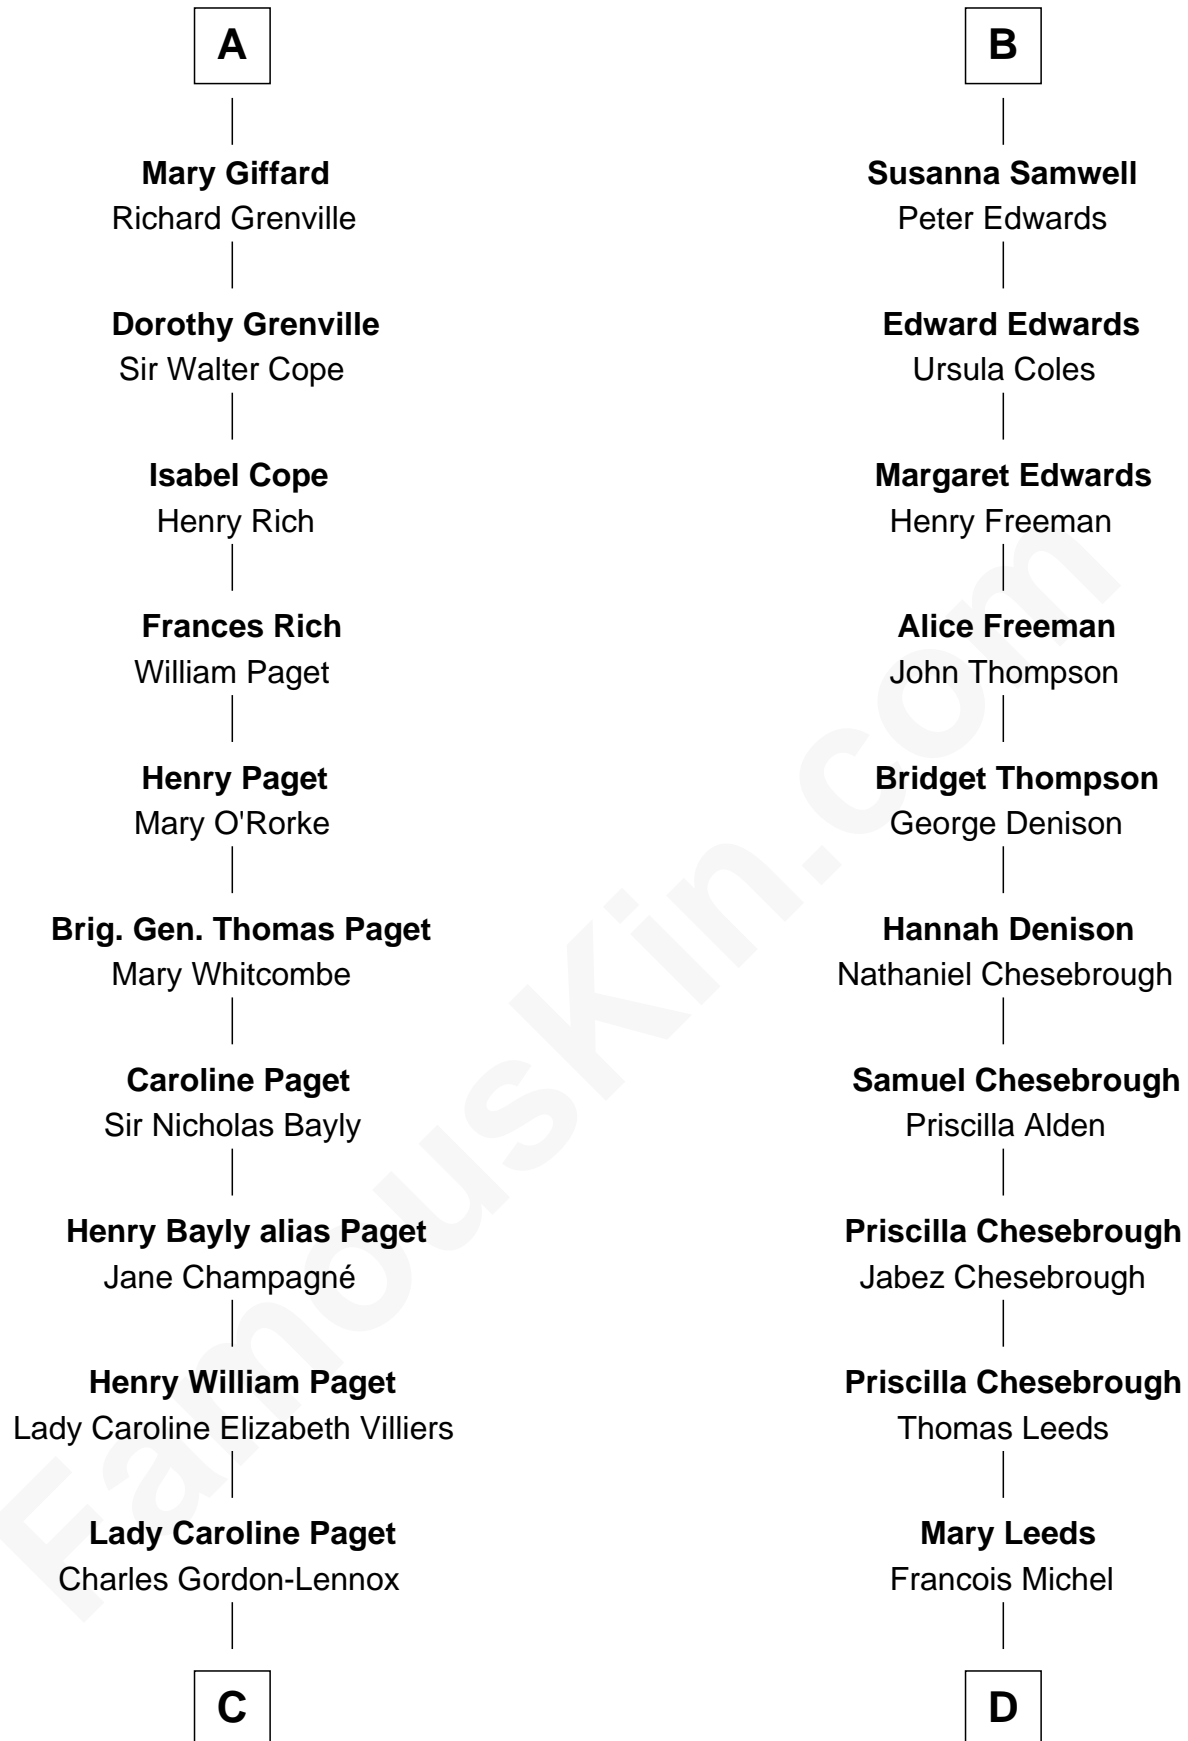

**FamousKin.com**  
**Relationship Chart of**  
**Princess Diana**  
*Princess of Wales*

19th cousin 2 times removed of  
**William Sprague**  
*27th Governor of Rhode Island*

**C**

**Cecilia Catherine Gordon-Lennox**

Charles George Bingham

**Rosalind Cecilia Caroline Bingham**

James Albert Edward Hamilton

**Cynthia Elinor Beatrix Hamilton**

Albert Edward John Spencer

**Edward John Spencer**

Frances Ruth Burke Roche

**Princess Diana**

*Princess of Wales*

**D**

**Mary Mitchell**

Youngs Morgan

**Fanny Morgan**

Amasa Sprague

**William Sprague**

*27th Governor of Rhode Island*