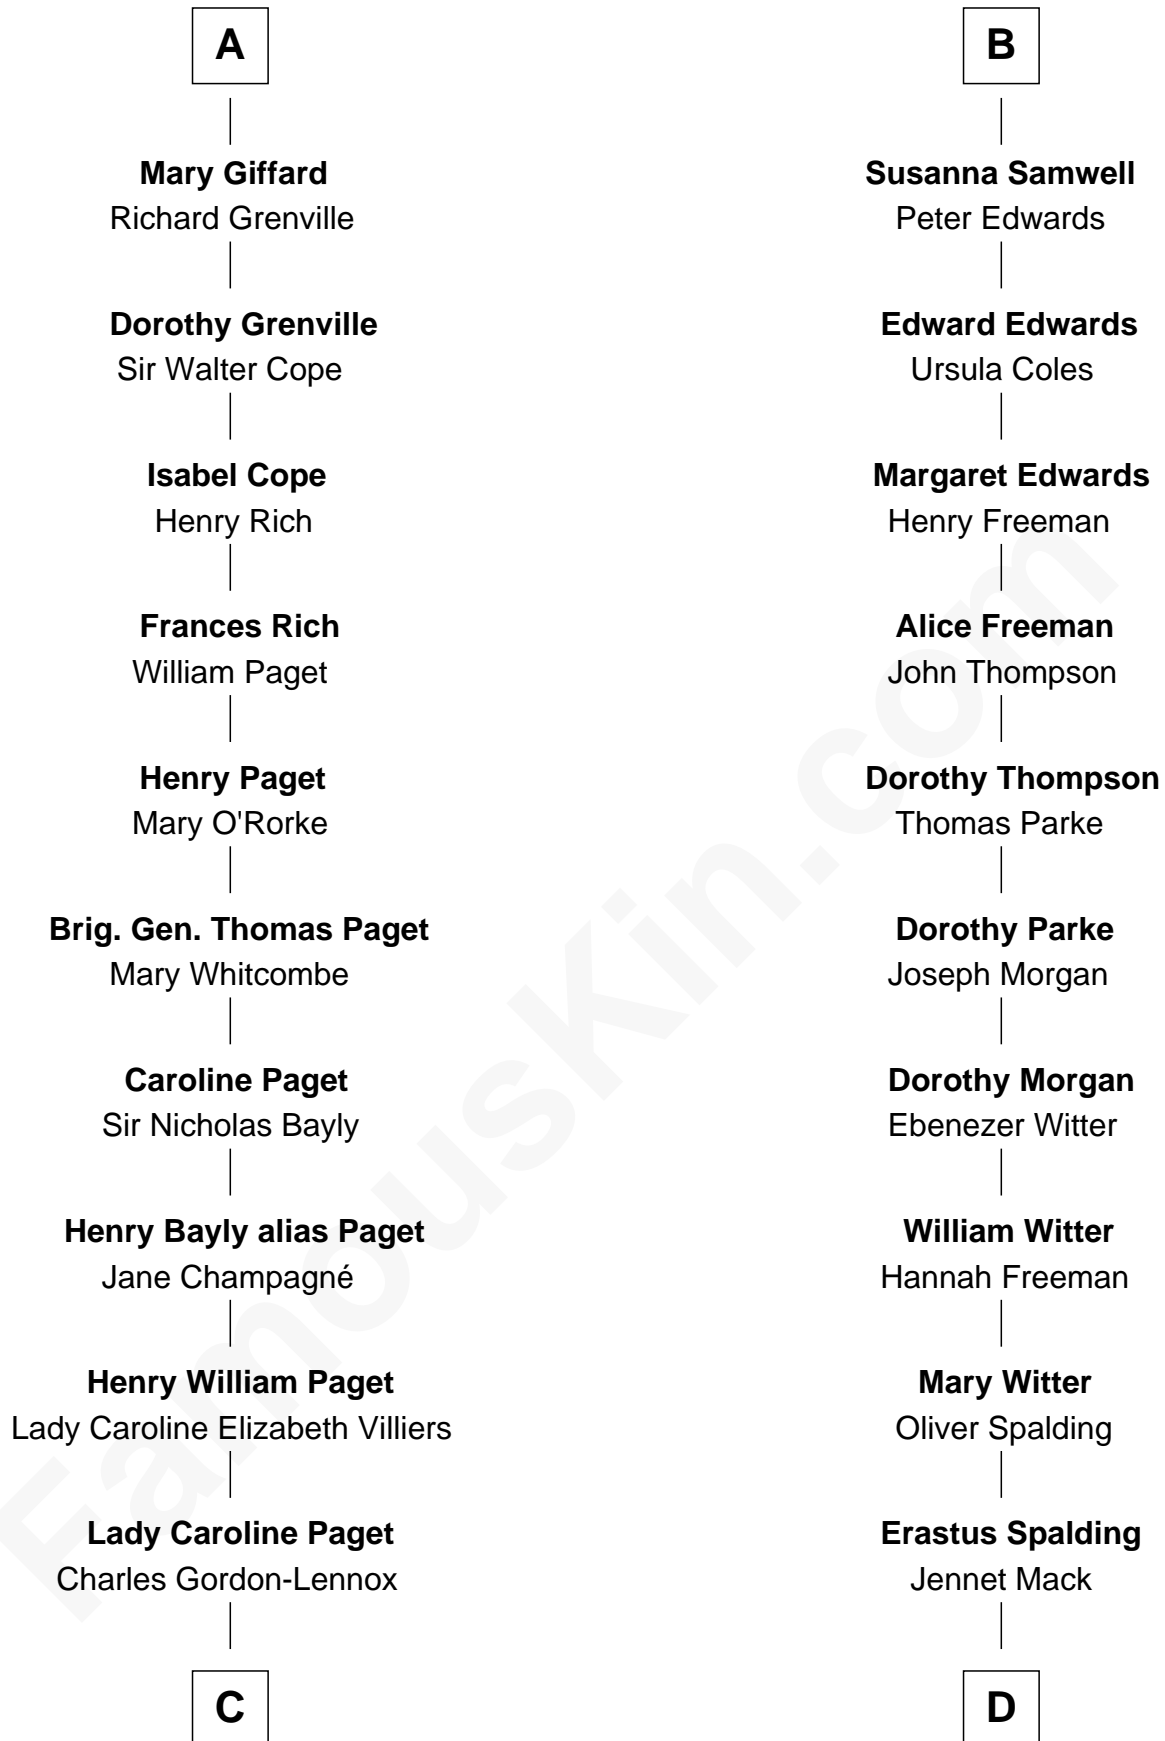

# FamousKin.com Relationship Chart of

**Princess Diana**

*Princess of Wales*

20th cousin 1 time removed of

**Katharine Hepburn**

*Movie Actress*

**Sir John de Morteyn**

Joan de Rothwell

**C**

**Cecilia Catherine Gordon-Lennox**

Charles George Bingham

**Rosalind Cecilia Caroline Bingham**

James Albert Edward Hamilton

**Cynthia Elinor Beatrix Hamilton**

Albert Edward John Spencer

**Edward John Spencer**