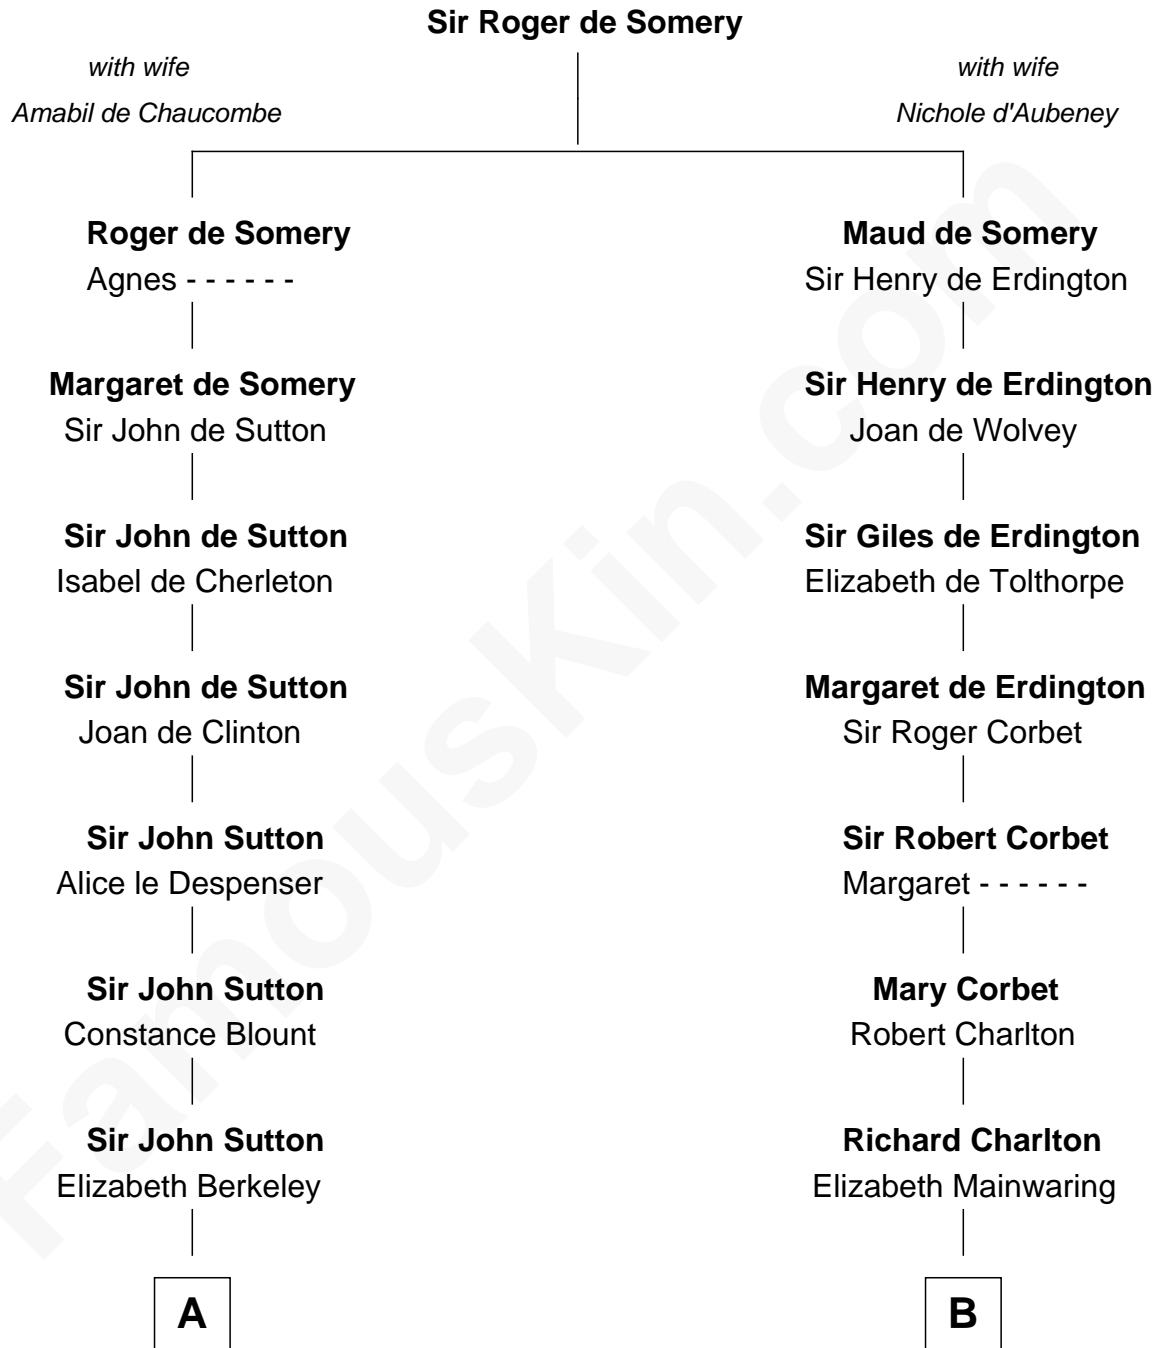

**FamousKin.com**  
**Relationship Chart of**  
**Princess Diana**  
*Princess of Wales*

20th cousin 1 time removed of  
**Katharine Hepburn**  
*Movie Actress*

**C**

**Adelaide Horatia Elizabeth Seymour**

Frederick Spencer

**Charles Robert Spencer**

Margaret Baring

**Albert Edward John Spencer**

Cynthia Elinor Beatrix Hamilton

**Edward John Spencer**

Frances Ruth Burke Roche

**Princess Diana**