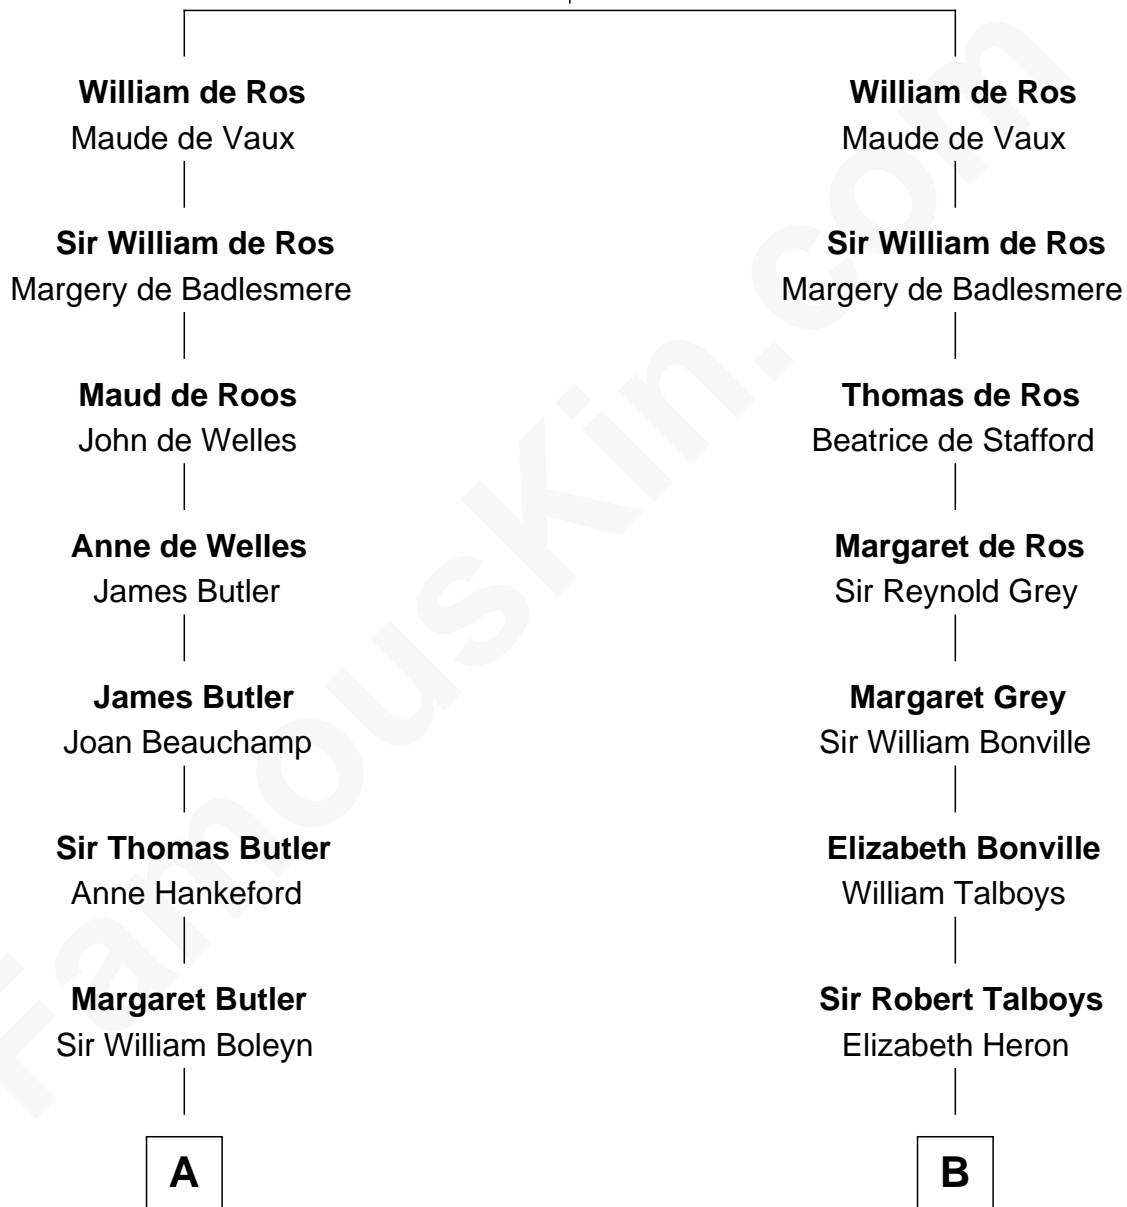

# FamousKin.com Relationship Chart of

**Princess Diana**

*Princess of Wales*

20th cousin 1 time removed of

**Katharine Hepburn**

*Movie Actress*

**Sir Robert de Ros**

Isabel de Aubeney

**C**

**Frederick Spencer**

Adelaide Horatia Elizabeth Seymour

**Charles Robert Spencer**

Margaret Baring

**Albert Edward John Spencer**

Cynthia Elinor Beatrix Hamilton

**Edward John Spencer**

Frances Ruth Burke Roche

**Princess Diana**

*Princess of Wales*

**D**

**Martha Ann Spalding**

Leman Benton Garlinghouse

**Caroline Garlinghouse**

Alfred Augustus Houghton