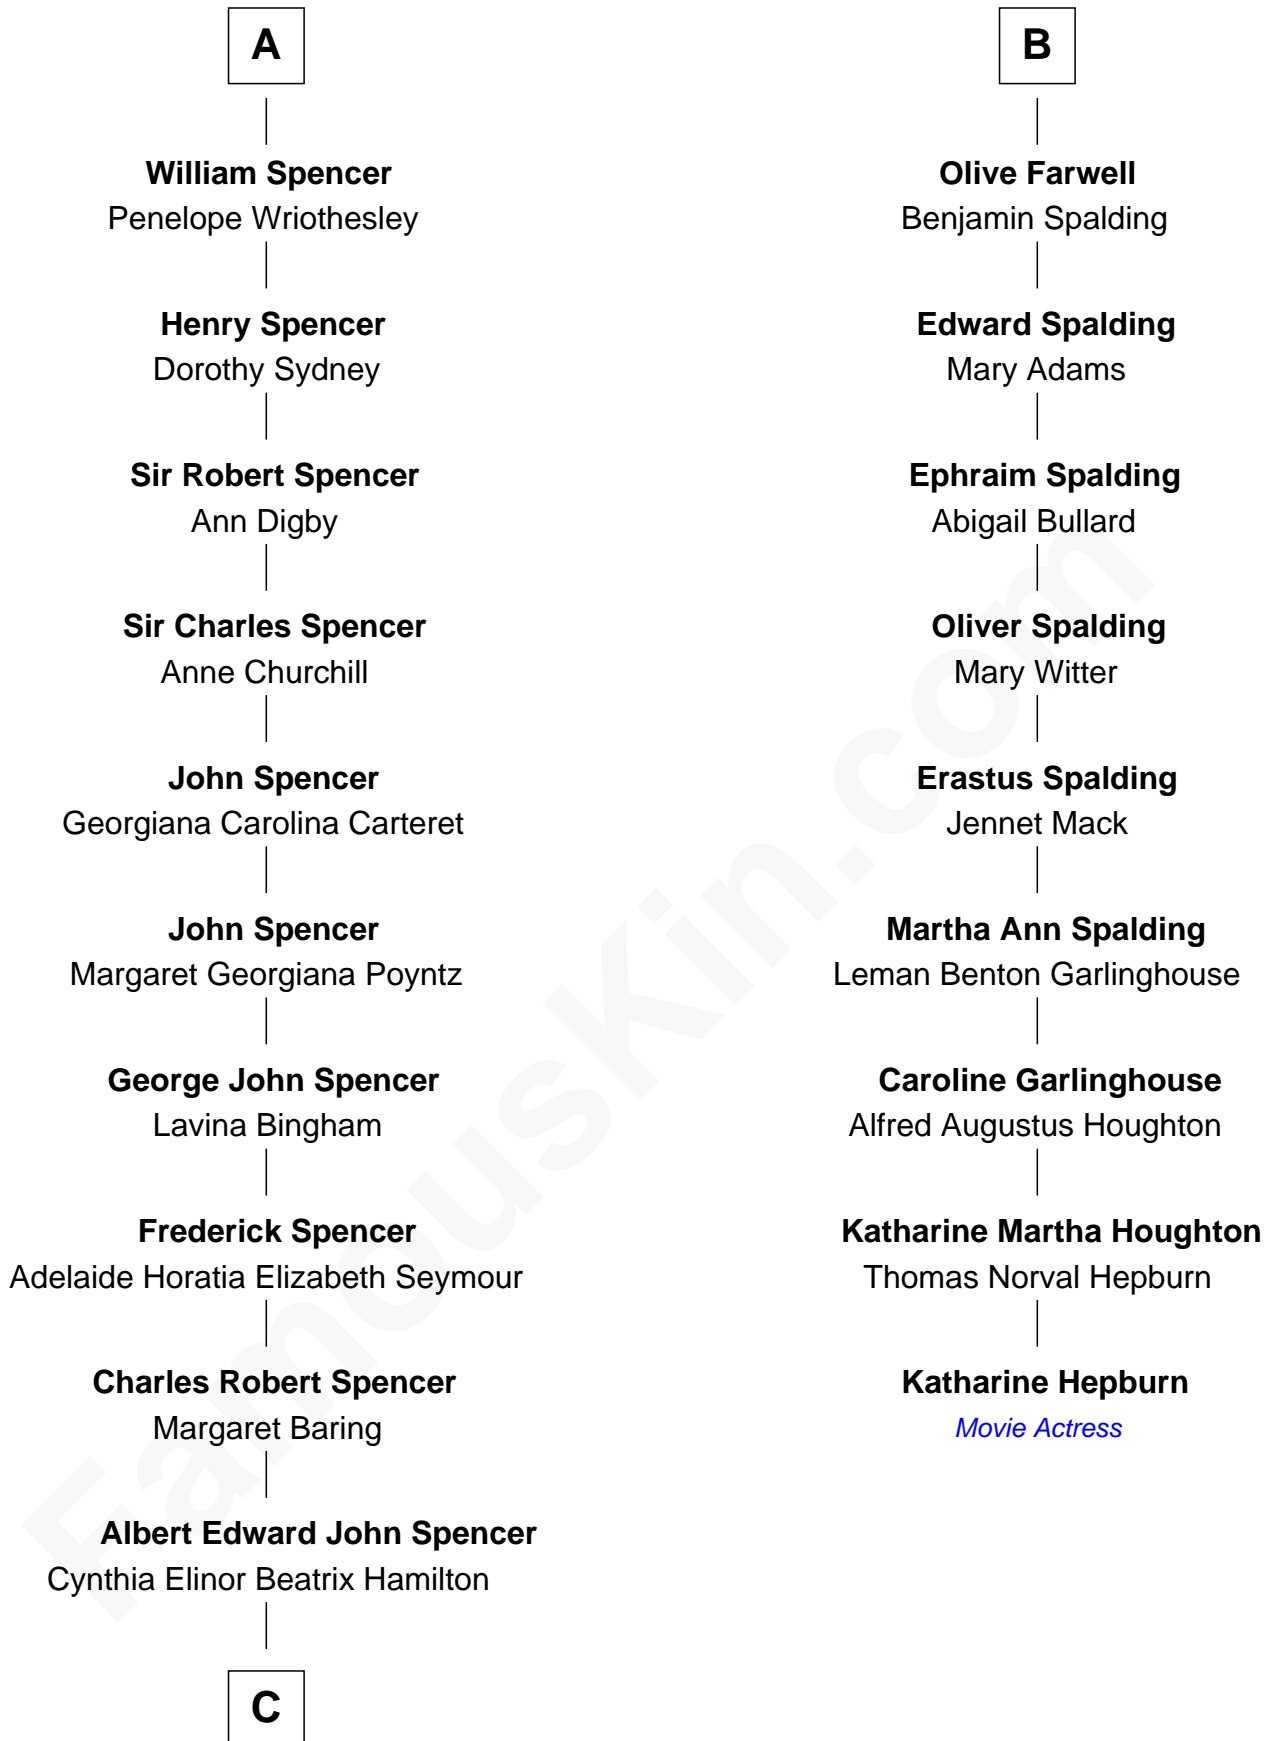

FamousKin.com

Relationship Chart of

Princess Diana

Princess of Wales

15th cousin 3 times removed of

Katharine Hepburn
Movie Actress

C

Edward John Spencer
Frances Ruth Burke Roche

Princess Diana
Princess of Wales

FamousKin.com