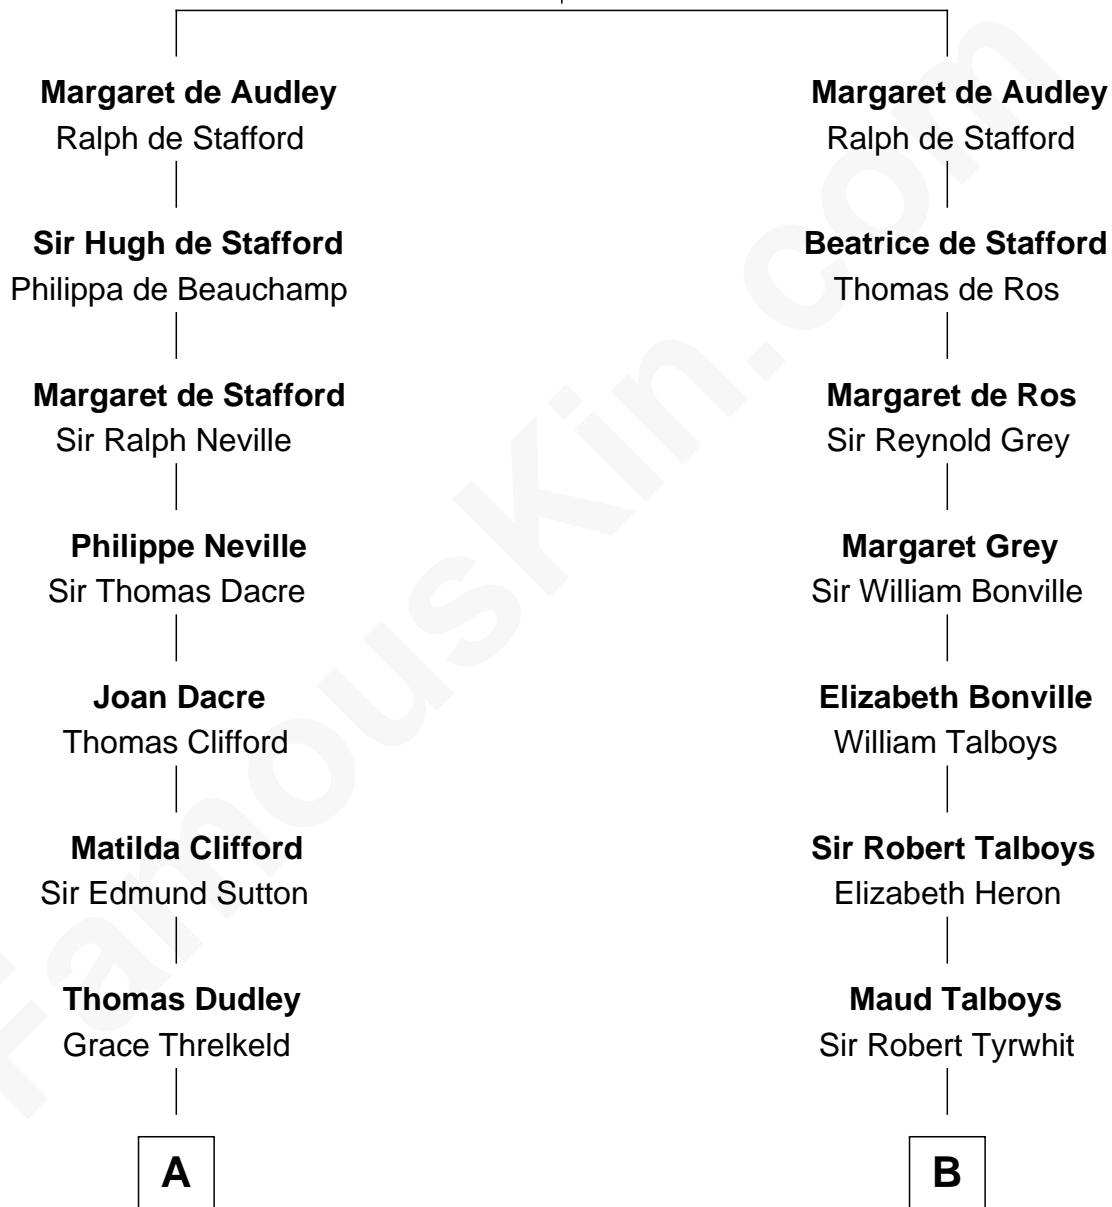

# FamousKin.com Relationship Chart of

**Princess Diana**

*Princess of Wales*

19th cousin of

**Katharine Hepburn**

*Movie Actress*

**Hugh de Audley**

Margaret de Clare

FamousKin.com