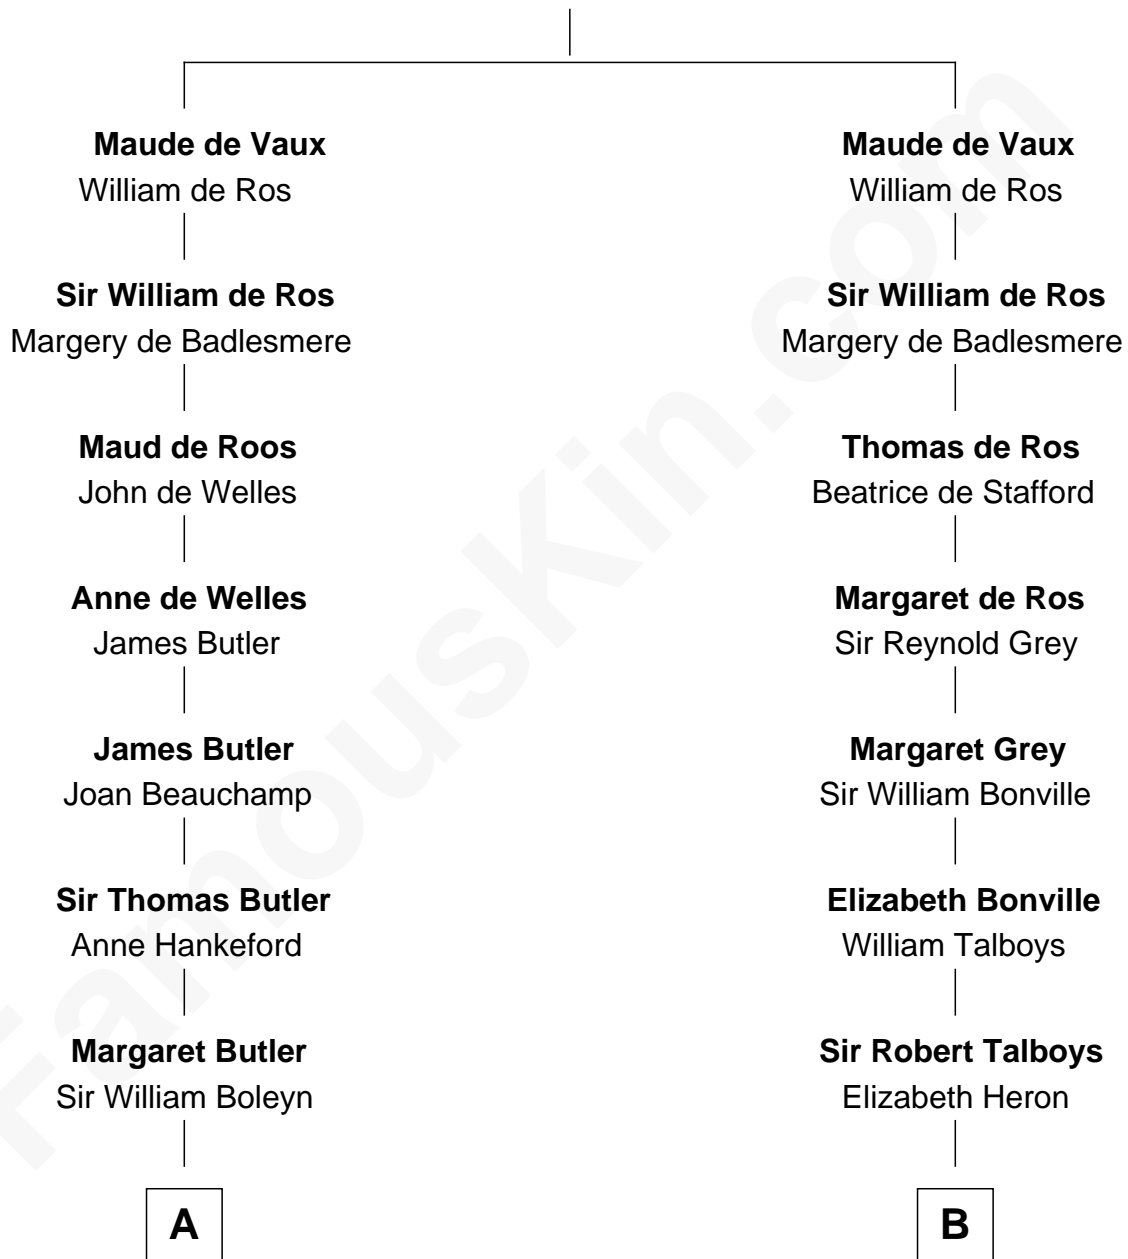

FamousKin.com Relationship Chart of

Princess Diana

Princess of Wales

20th cousin 1 time removed of

Katharine Hepburn

Movie Actress

John de Vaux

C

Frederick Spencer

Adelaide Horatia Elizabeth Seymour

Charles Robert Spencer

Margaret Baring

Albert Edward John Spencer

Cynthia Elinor Beatrix Hamilton

Edward John Spencer

Frances Ruth Burke Roche