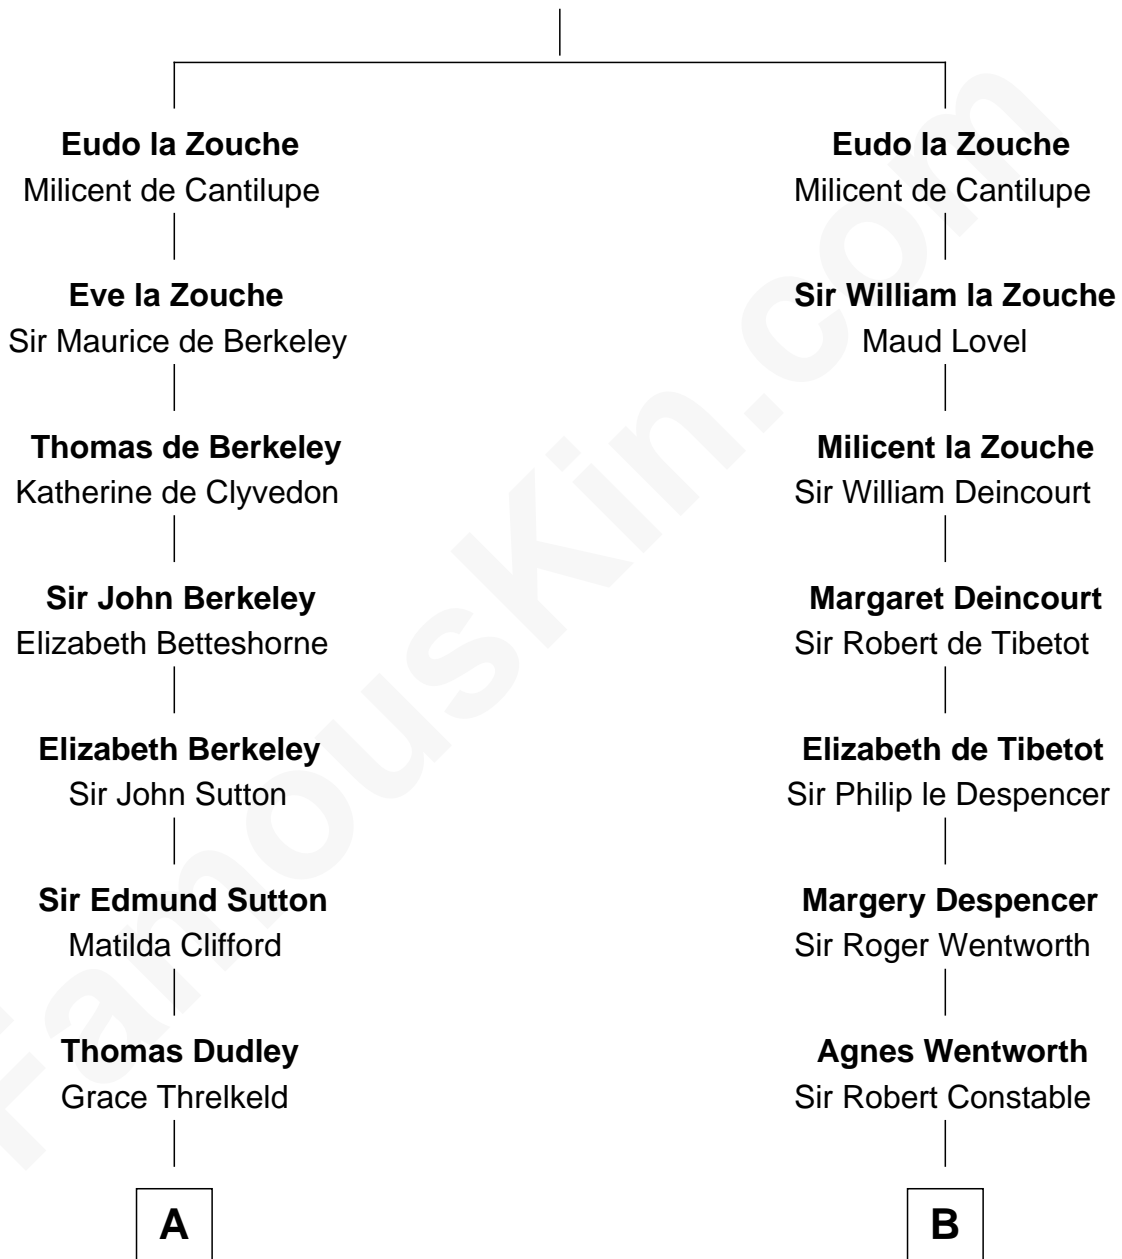

# FamousKin.com Relationship Chart of

**Princess Diana**

*Princess of Wales*

19th cousin 2 times removed of

**Katharine Hepburn**

*Movie Actress*

**Roger la Zouche**

Margaret - - - - -

**C**

**Albert Edward John Spencer**  
Cynthia Elinor Beatrix Hamilton

**Edward John Spencer**  
Frances Ruth Burke Roche

**Princess Diana**  
*Princess of Wales*

**D**

**Erastus Spalding**  
Jennet Mack

**Martha Ann Spalding**  
Leman Benton Garlinghouse

**Caroline Garlinghouse**  
Alfred Augustus Houghton

**Katharine Martha Houghton**  
Thomas Norval Hepburn

**Katharine Hepburn**  
*Movie Actress*

FamousKin.com