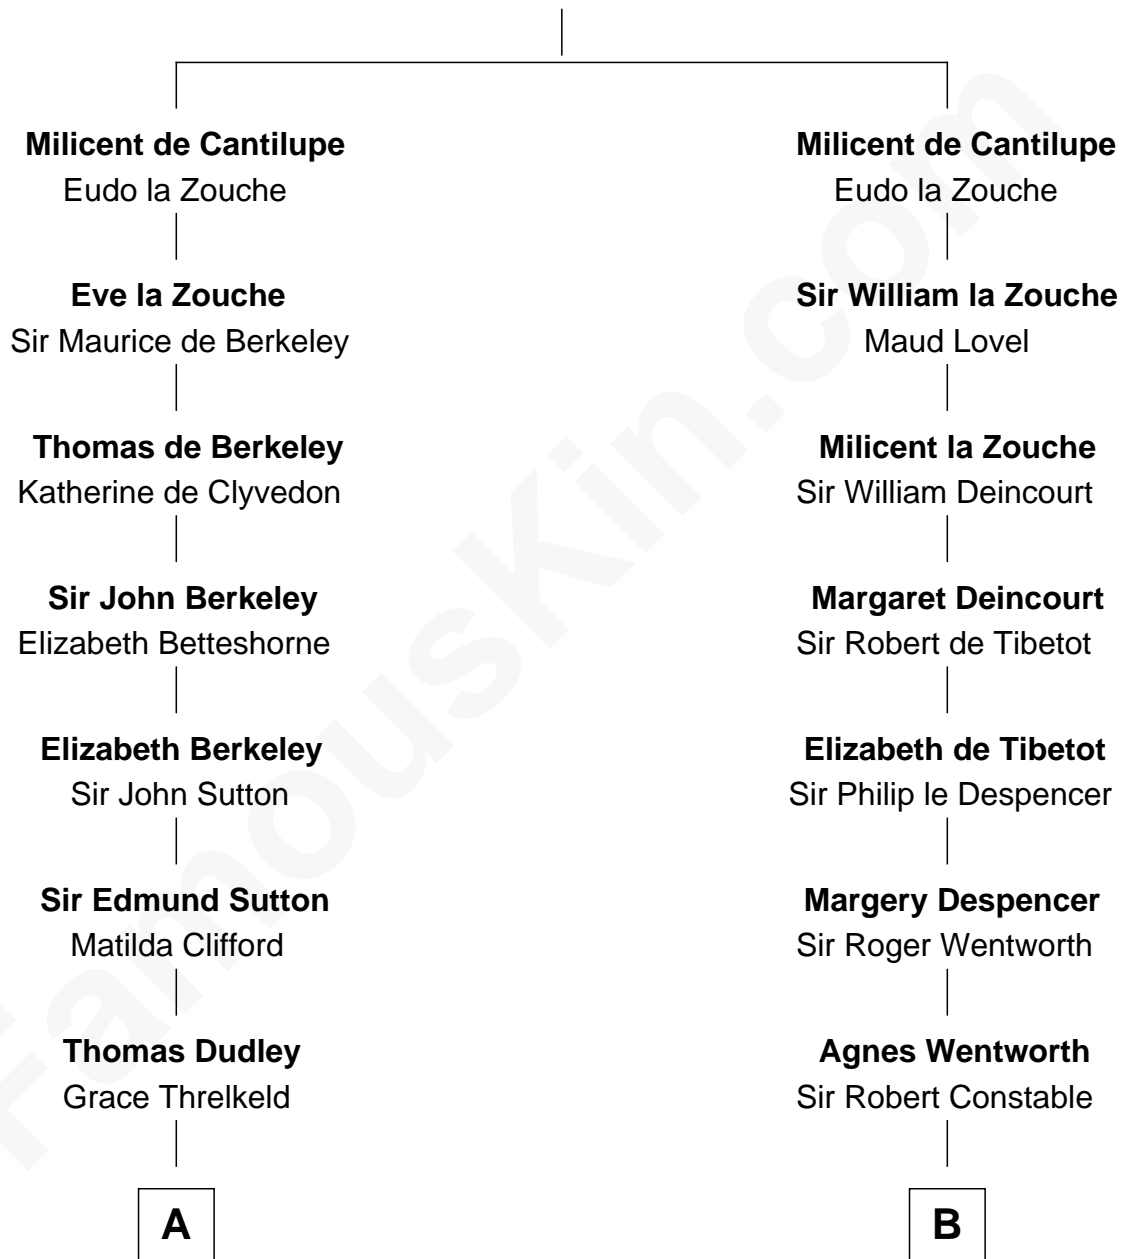

# FamousKin.com Relationship Chart of

**Princess Diana**

*Princess of Wales*

19th cousin 2 times removed of

**Katharine Hepburn**

*Movie Actress*

**Sir William de Cantilupe**

Eve de Braiose

**C**

**Albert Edward John Spencer**  
Cynthia Elinor Beatrix Hamilton

**Edward John Spencer**  
Frances Ruth Burke Roche

**Princess Diana**  
*Princess of Wales*

**D**

**Erastus Spalding**  
Jennet Mack

**Martha Ann Spalding**  
Leman Benton Garlinghouse

**Caroline Garlinghouse**  
Alfred Augustus Houghton

**Katharine Martha Houghton**  
Thomas Norval Hepburn

**Katharine Hepburn**  
*Movie Actress*

FamousKin.com