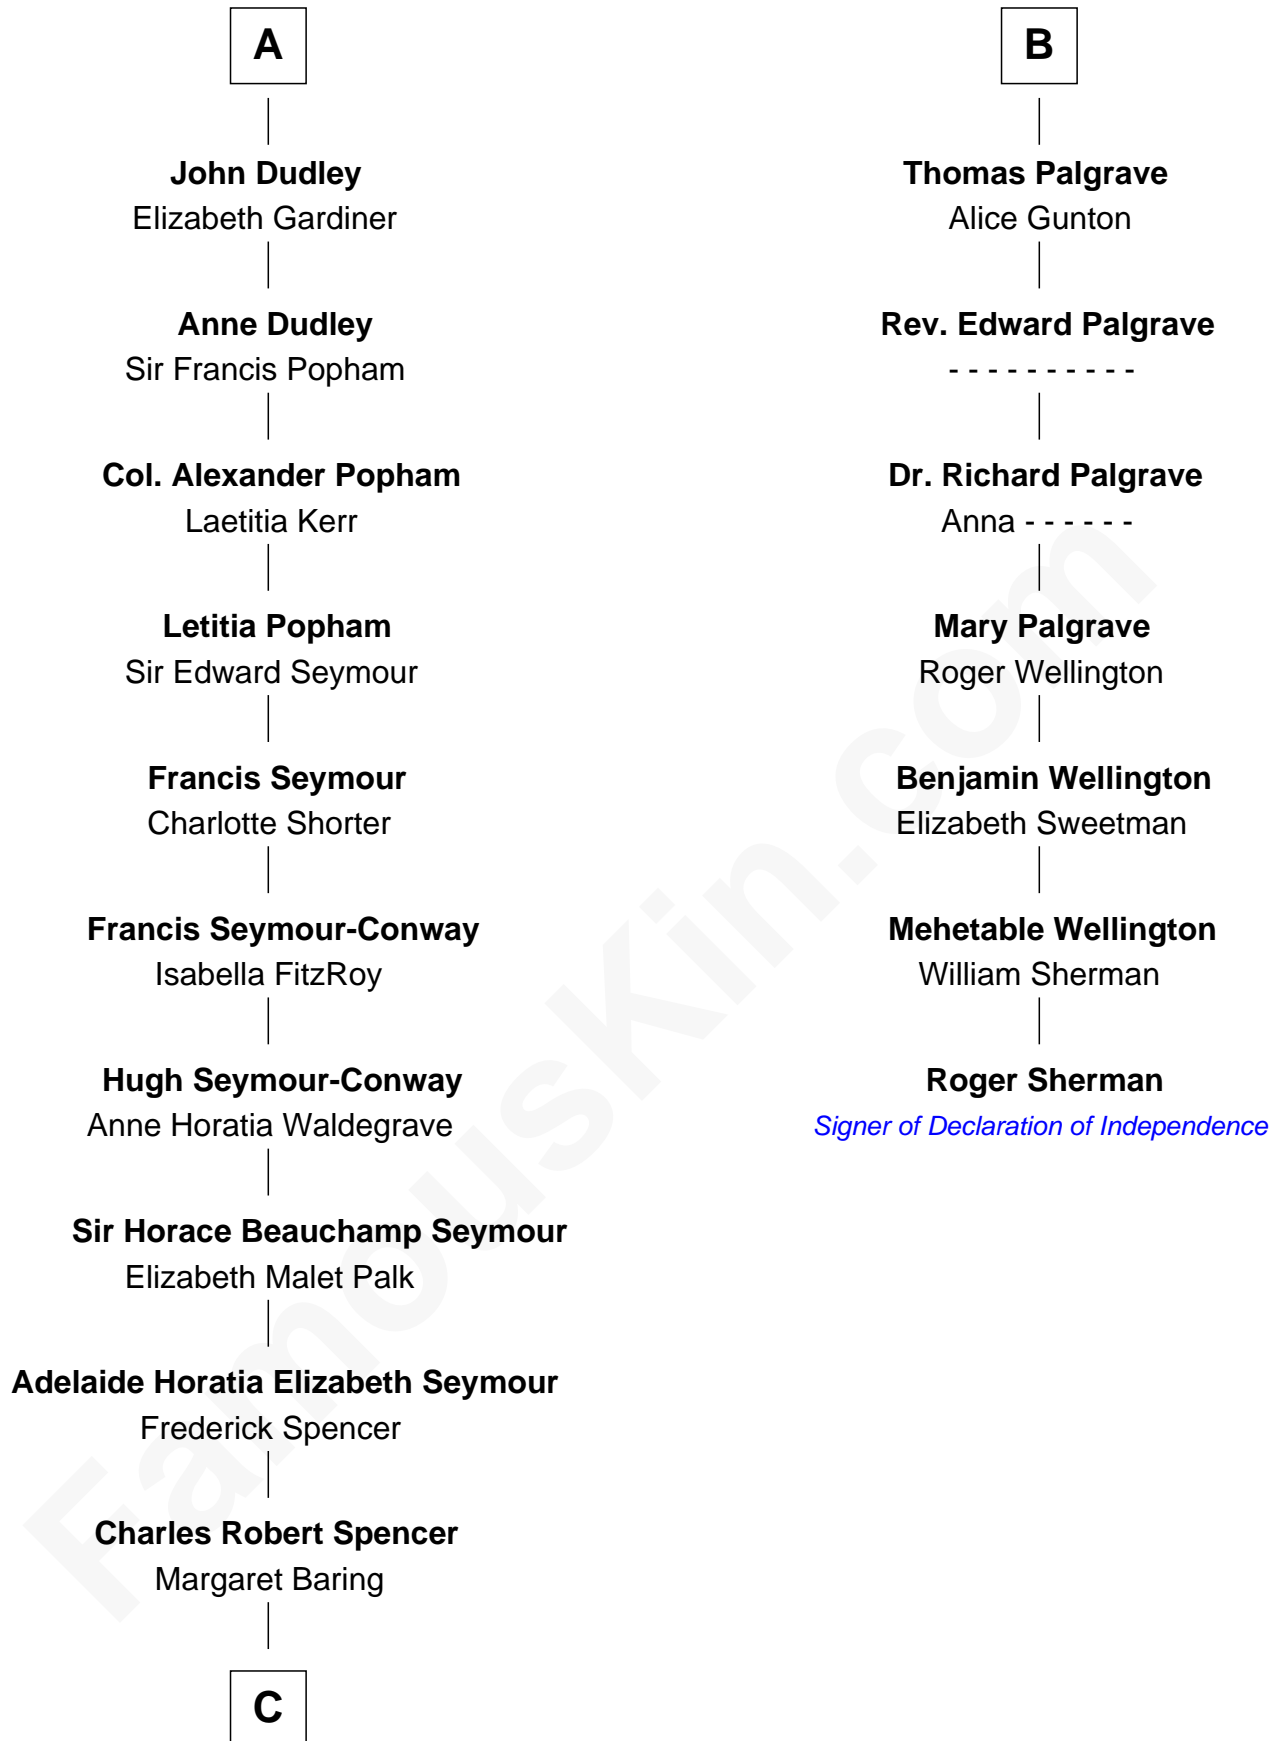

# FamousKin.com Relationship Chart of

**Princess Diana**

*Princess of Wales*

13th cousin 6 times removed of

**Roger Sherman**

*Signer of the Declaration of Independence*

**Henry Plantagenet**

Maud de Chaworth

Richard Fitzalan

**Sir Richard Fitzalan**

Elizabeth de Bohun

**Elizabeth Fitzalan**

Sir Robert Goushill

**Elizabeth Goushill**

Sir Robert Wingfield

**Elizabeth Wingfield**

Sir William Brandon

**Eleanor Brandon**

John Glemham

**Anne Glemham**

Henry Palgrave

**B**

**C**

—  
**Albert Edward John Spencer**  
Cynthia Elinor Beatrix Hamilton

—  
**Edward John Spencer**  
Frances Ruth Burke Roche

—  
**Princess Diana**  
*Princess of Wales*

FamousKin.com