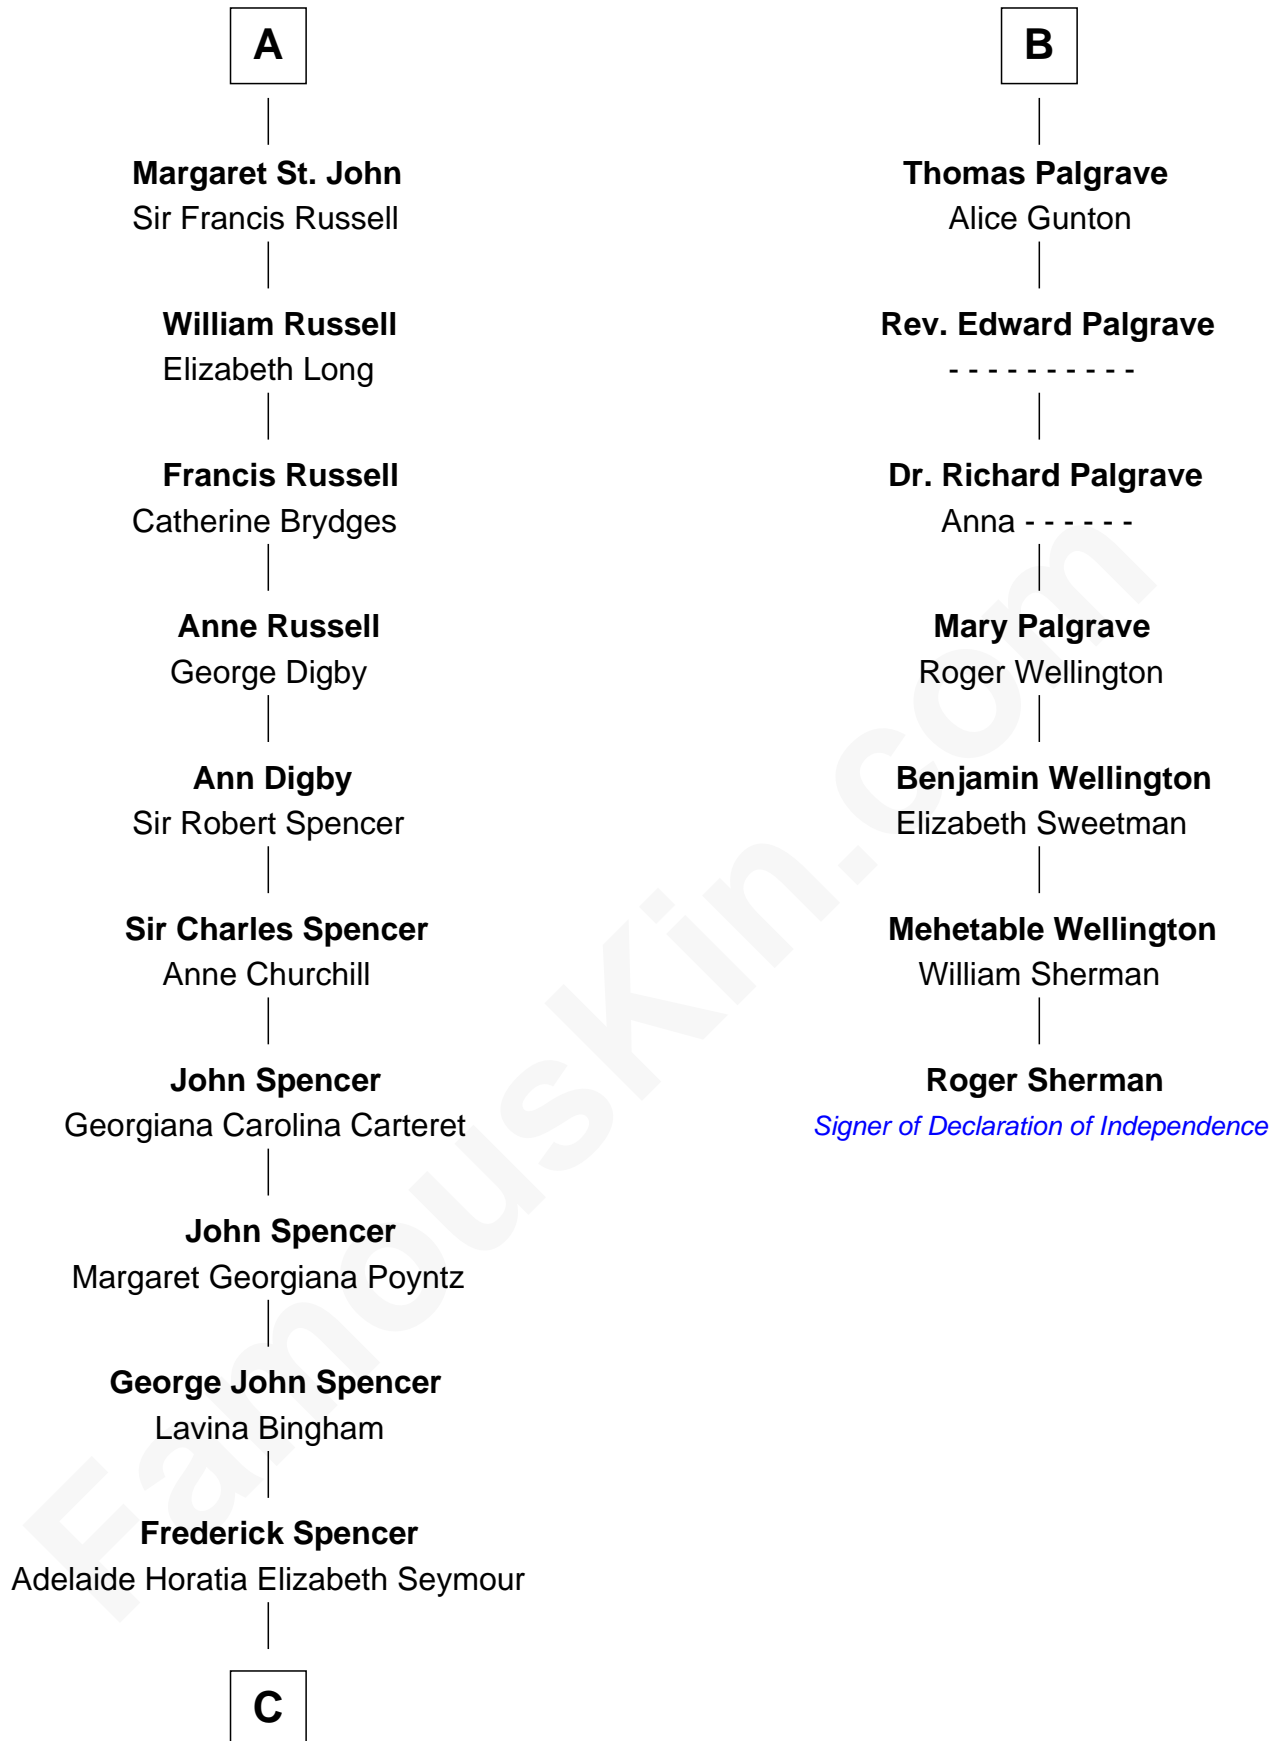

FamousKin.com

Relationship Chart of

Princess Diana

Princess of Wales

13th cousin 7 times removed of

Roger Sherman
Signer of the Declaration of Independence

C

—
Charles Robert Spencer

Margaret Baring

—
Albert Edward John Spencer

Cynthia Elinor Beatrix Hamilton

—
Edward John Spencer

Frances Ruth Burke Roche

—
Princess Diana

Princess of Wales

FamousKin.com