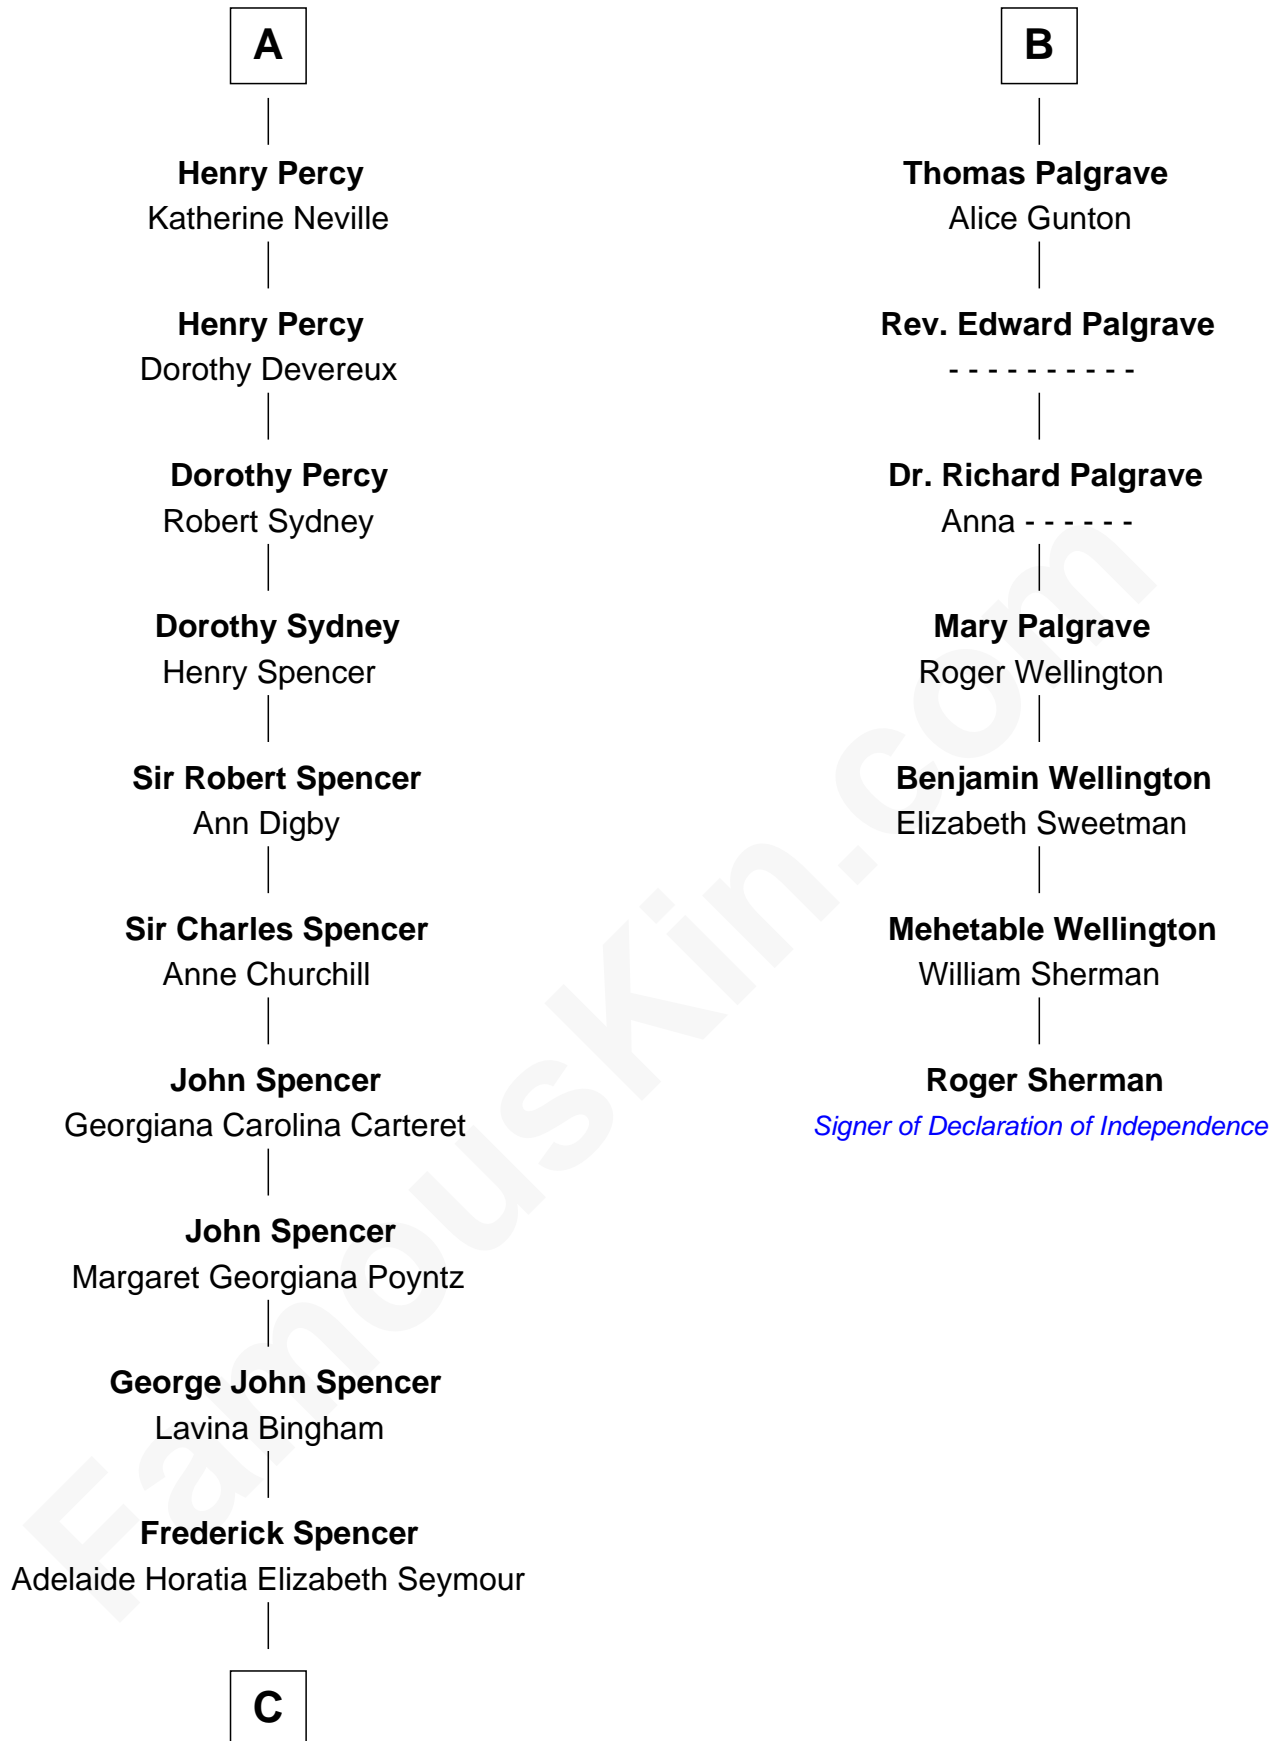

FamousKin.com

Relationship Chart of

Princess Diana

Princess of Wales

13th cousin 7 times removed of

Roger Sherman
Signer of the Declaration of Independence

C

—
Charles Robert Spencer

Margaret Baring

—
Albert Edward John Spencer

Cynthia Elinor Beatrix Hamilton

—
Edward John Spencer

Frances Ruth Burke Roche

—
Princess Diana

Princess of Wales

FamousKin.com