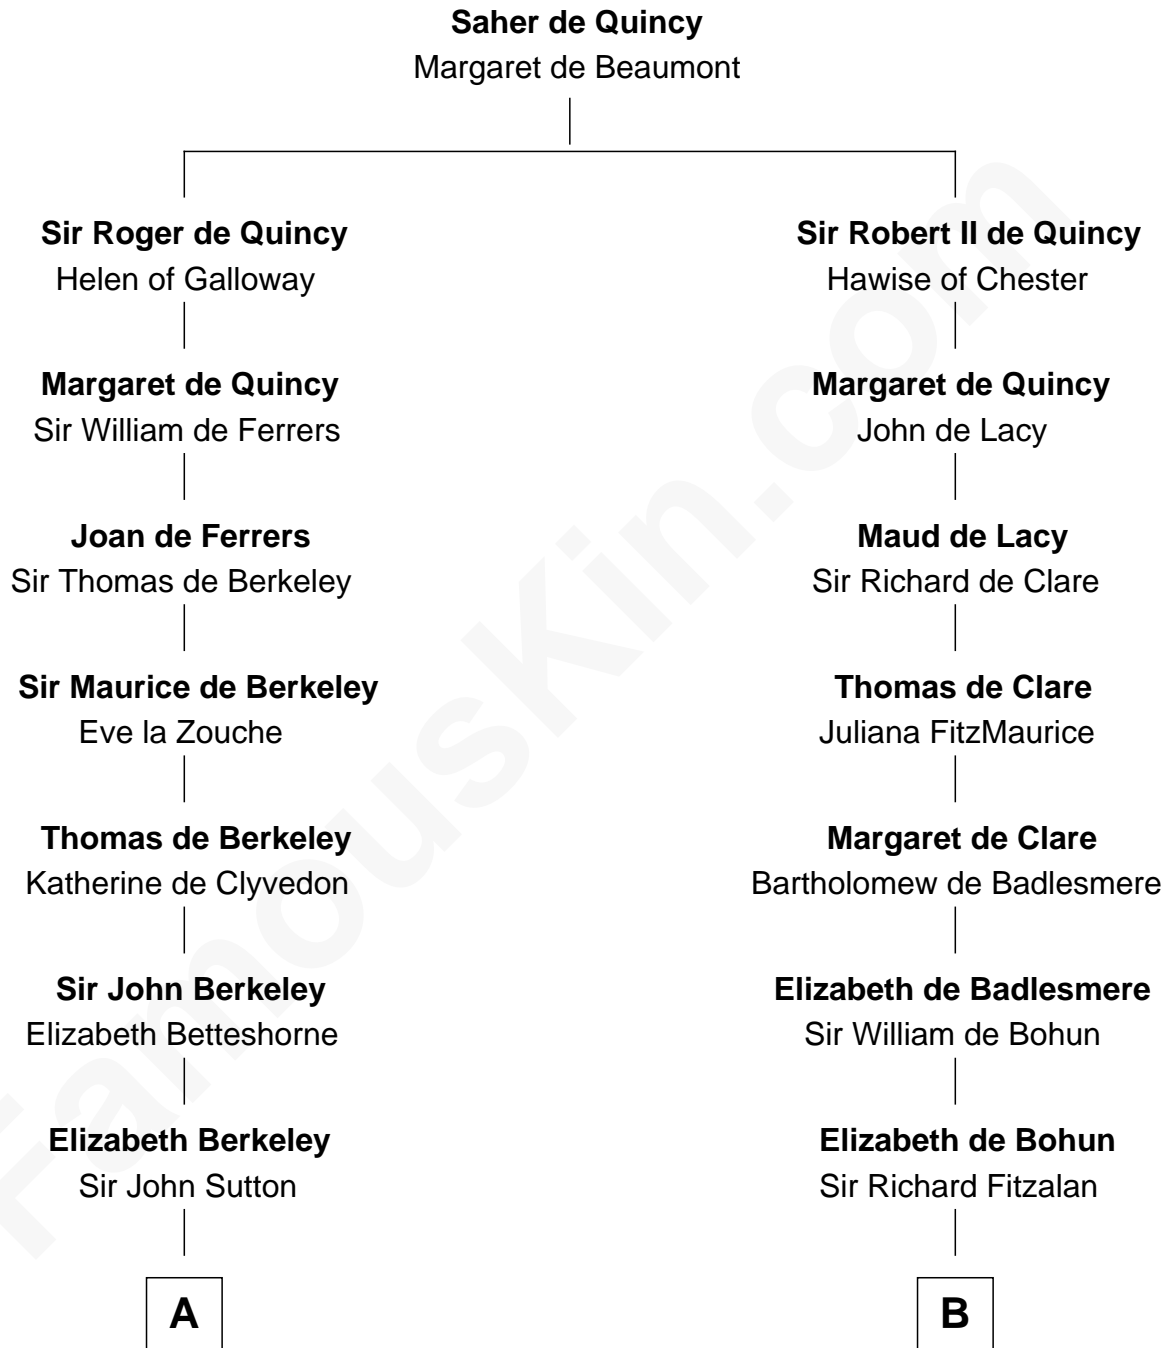

## Relationship Chart of

### Princess Diana

*Princess of Wales*

18th cousin 3 times removed of

**Roger Sherman**  
*Signer of the Declaration of Independence*

**C**

**Adelaide Horatia Elizabeth Seymour**

Frederick Spencer

**Charles Robert Spencer**