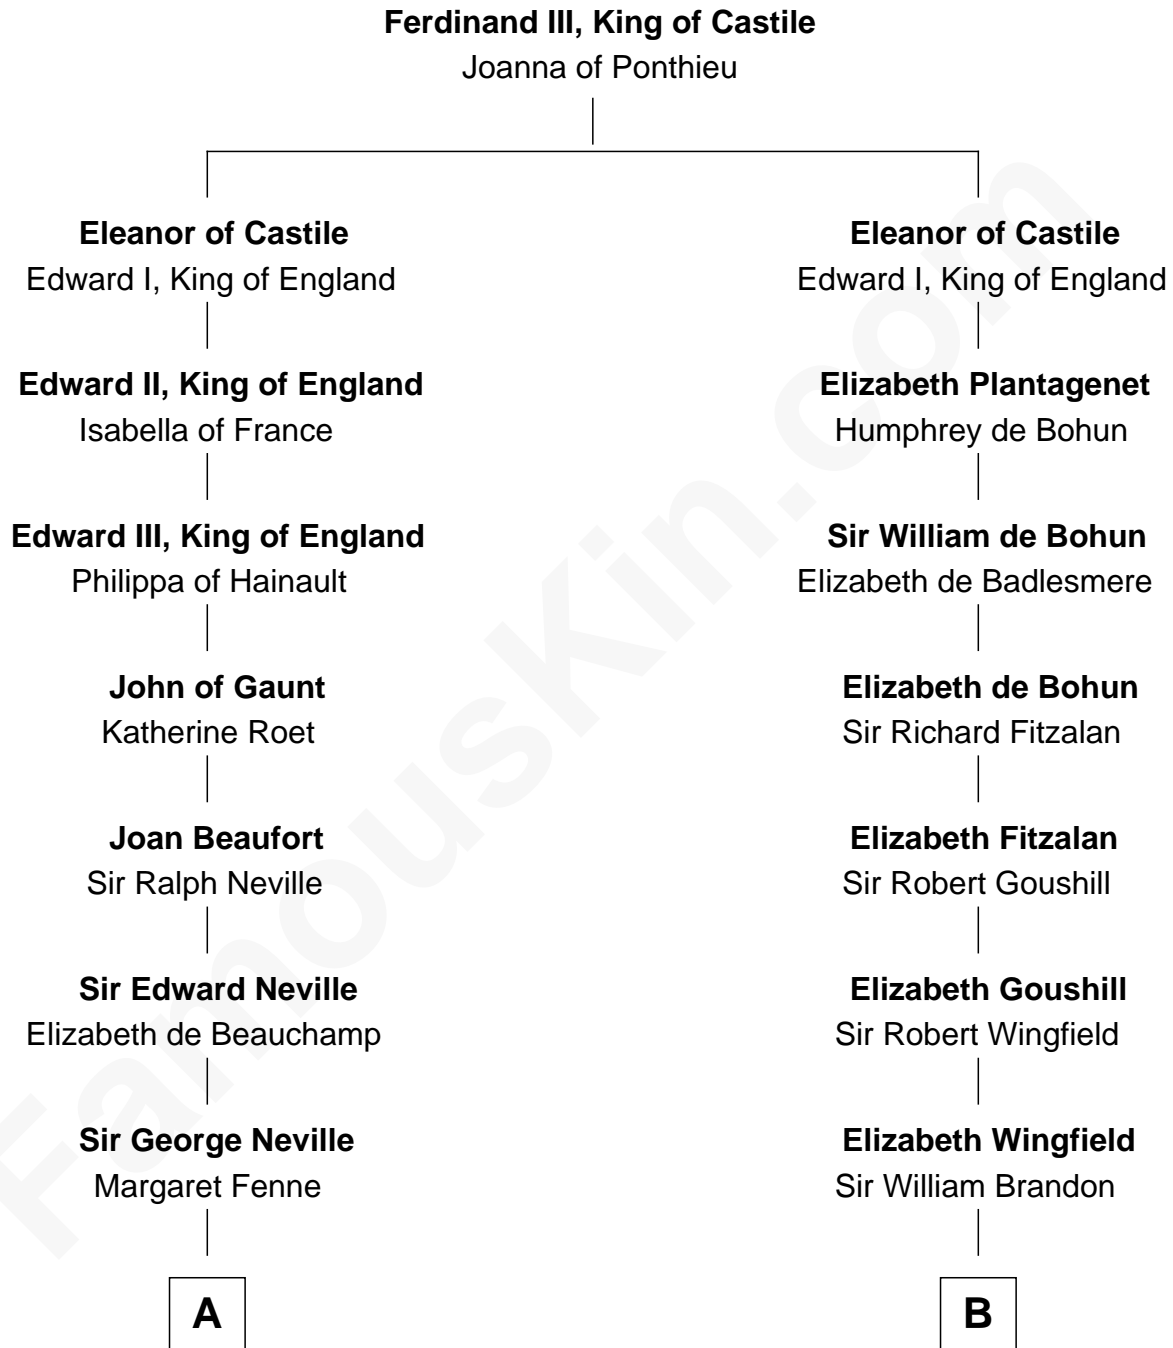

FamousKin.com Relationship Chart of

Princess Diana

Princess of Wales

15th cousin 6 times removed of

Roger Sherman

Signer of the Declaration of Independence

C

—
Frederick Spencer

Adelaide Horatia Elizabeth Seymour

—
Charles Robert Spencer

Margaret Baring

—
Albert Edward John Spencer

Cynthia Elinor Beatrix Hamilton

—
Edward John Spencer

Frances Ruth Burke Roche

—
Princess Diana