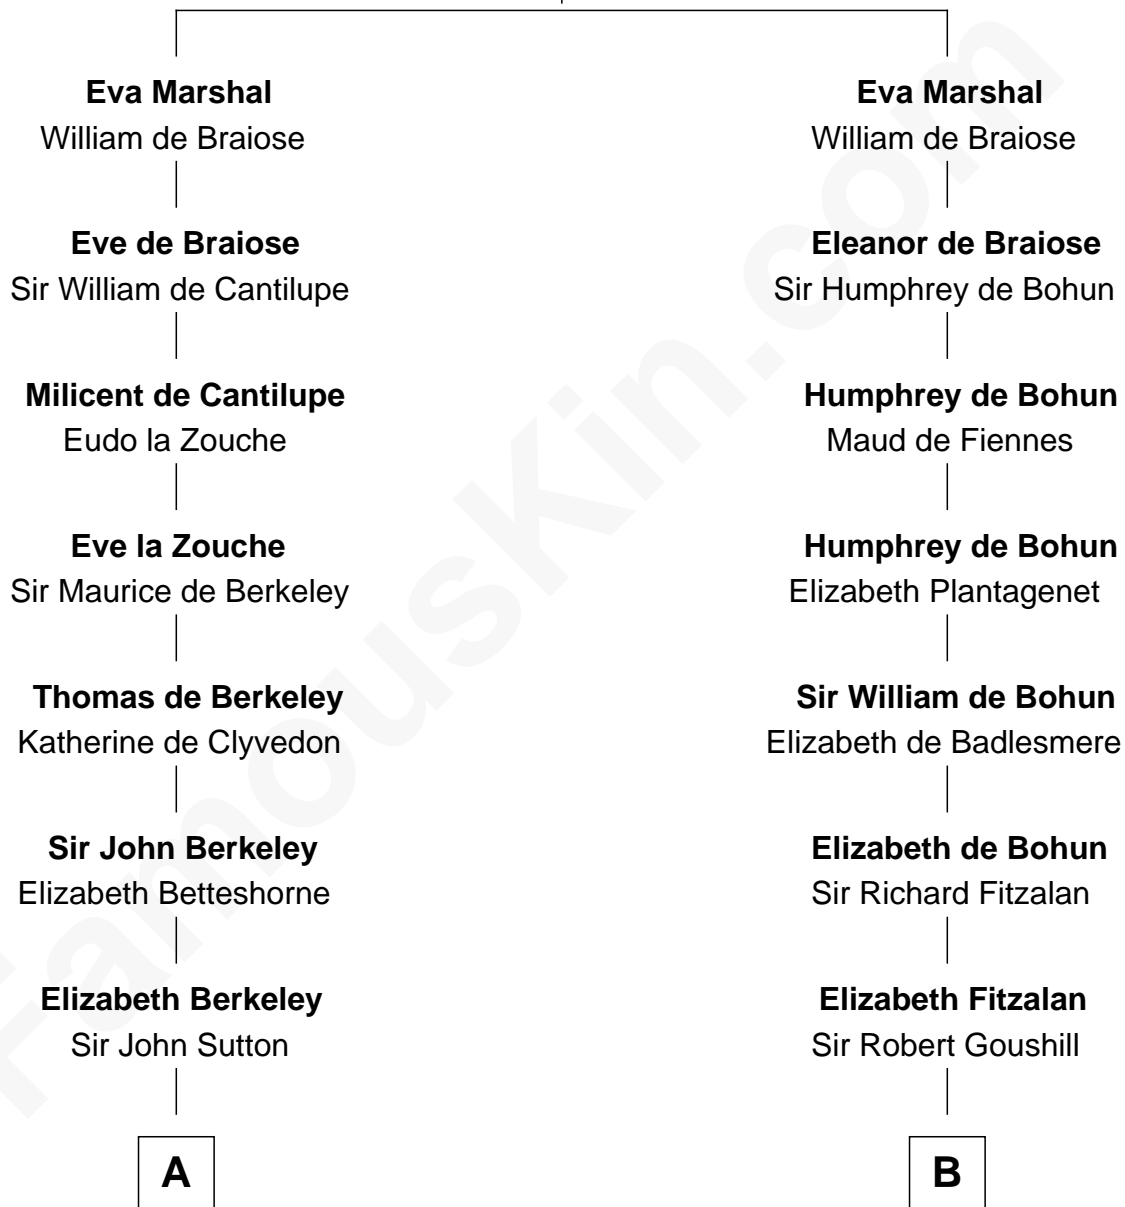

## Relationship Chart of

### Princess Diana

*Princess of Wales*

17th cousin 4 times removed of

**Roger Sherman**  
*Signer of the Declaration of Independence*

**Sir William Marshal**  
Isabel de Clare

**C**

**Adelaide Horatia Elizabeth Seymour**

Frederick Spencer

**Charles Robert Spencer**

Margaret Baring

**Albert Edward John Spencer**

Cynthia Elinor Beatrix Hamilton

**Edward John Spencer**

Frances Ruth Burke Roche

**Princess Diana**

*Princess of Wales*

FamousKin.com