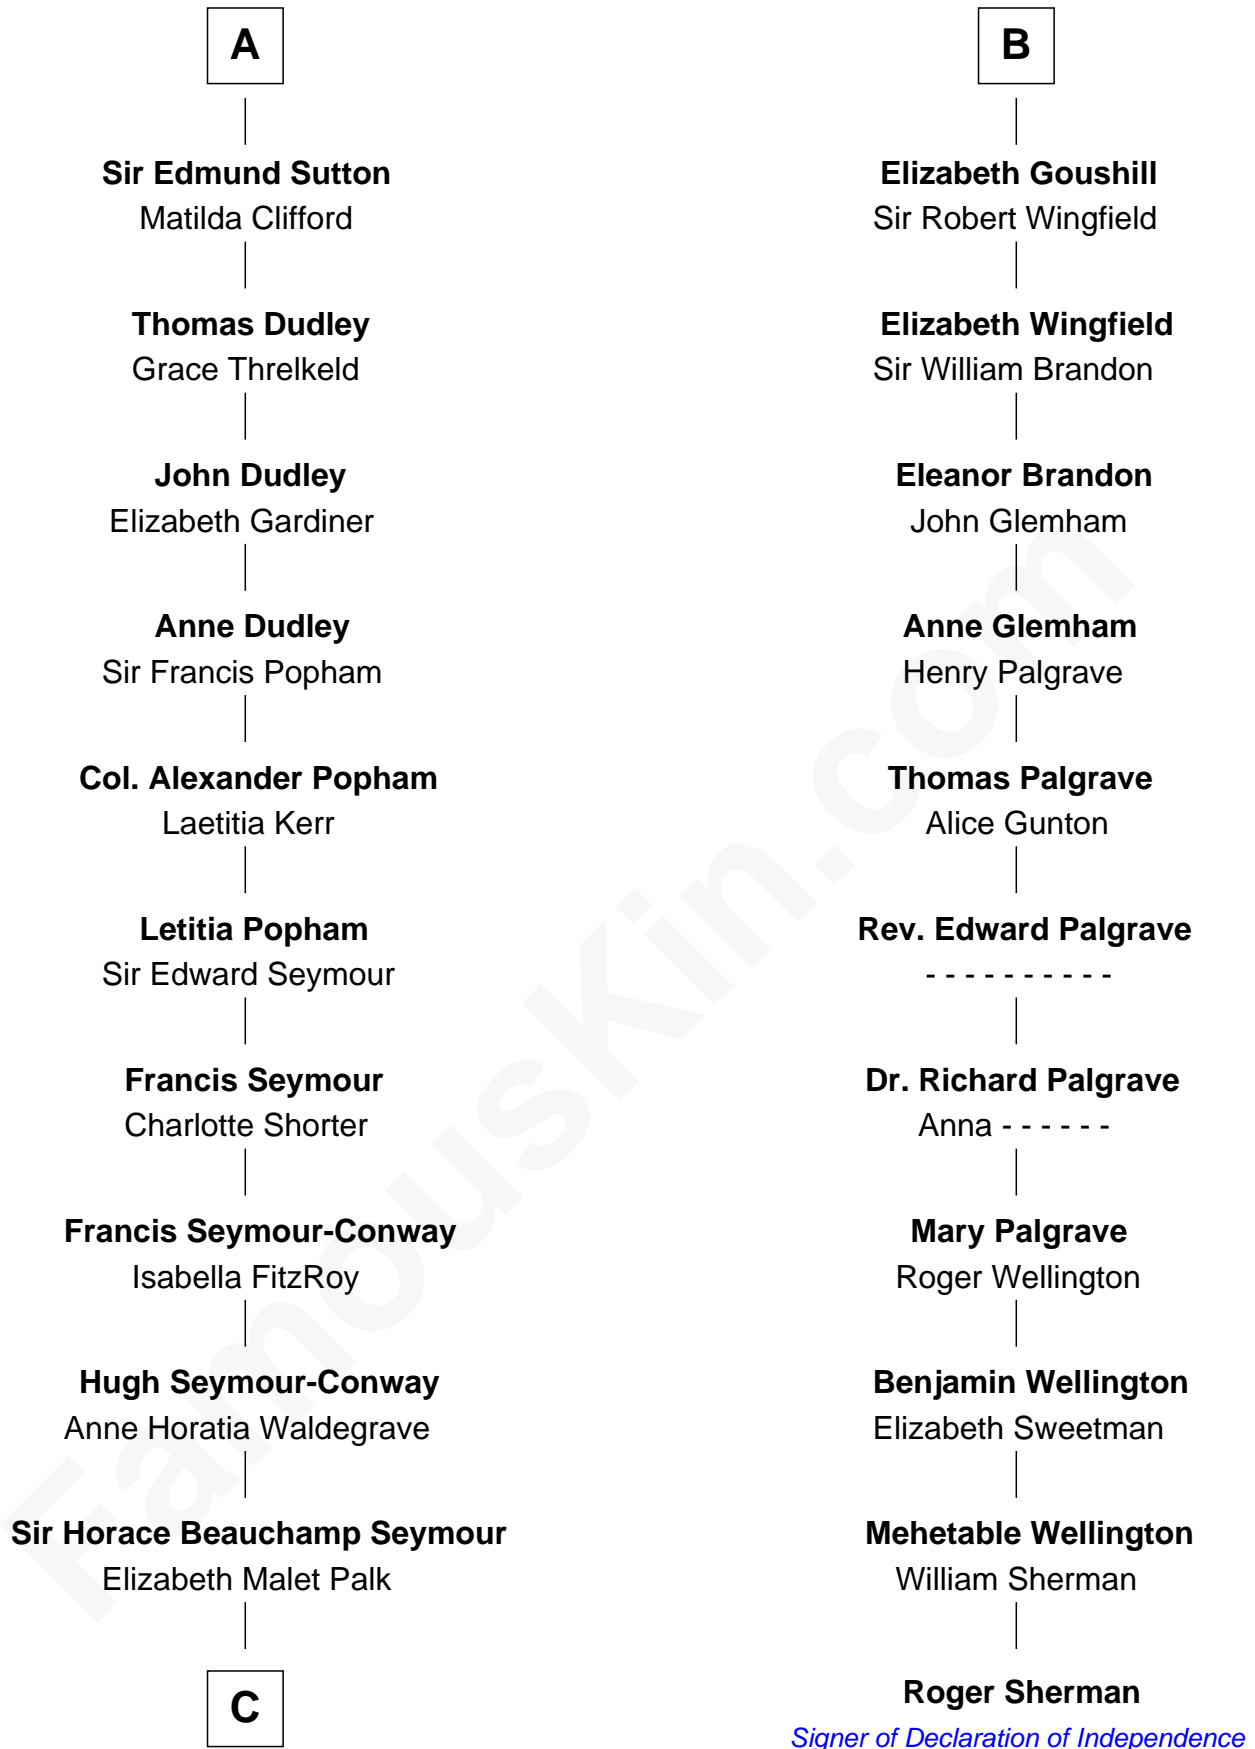

## Relationship Chart of

### Princess Diana

*Princess of Wales*

17th cousin 4 times removed of

**Roger Sherman**  
*Signer of the Declaration of Independence*

**Sir William Marshal**  
Isabel de Clare

**C**

**Adelaide Horatia Elizabeth Seymour**

Frederick Spencer

**Charles Robert Spencer**

Margaret Baring

**Albert Edward John Spencer**

Cynthia Elinor Beatrix Hamilton

**Edward John Spencer**

Frances Ruth Burke Roche

**Princess Diana**