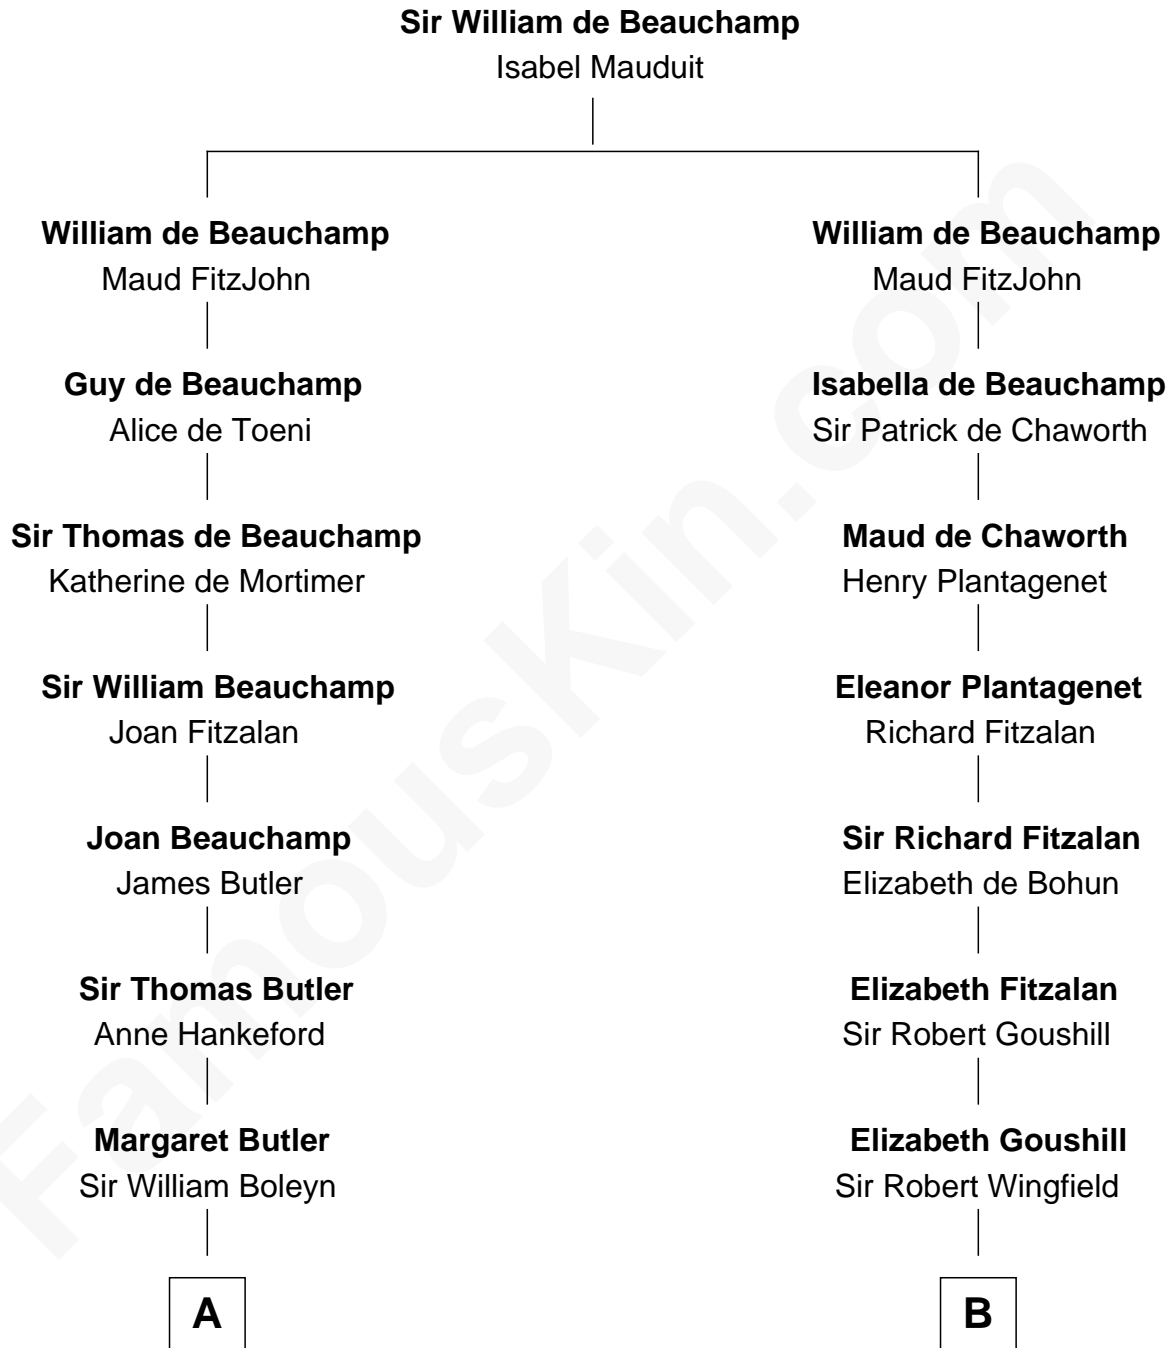

## Relationship Chart of

### Princess Diana

*Princess of Wales*

16th cousin 5 times removed of

**Roger Sherman**  
*Signer of the Declaration of Independence*

**C**

—  
**Frederick Spencer**

Adelaide Horatia Elizabeth Seymour

—  
**Charles Robert Spencer**