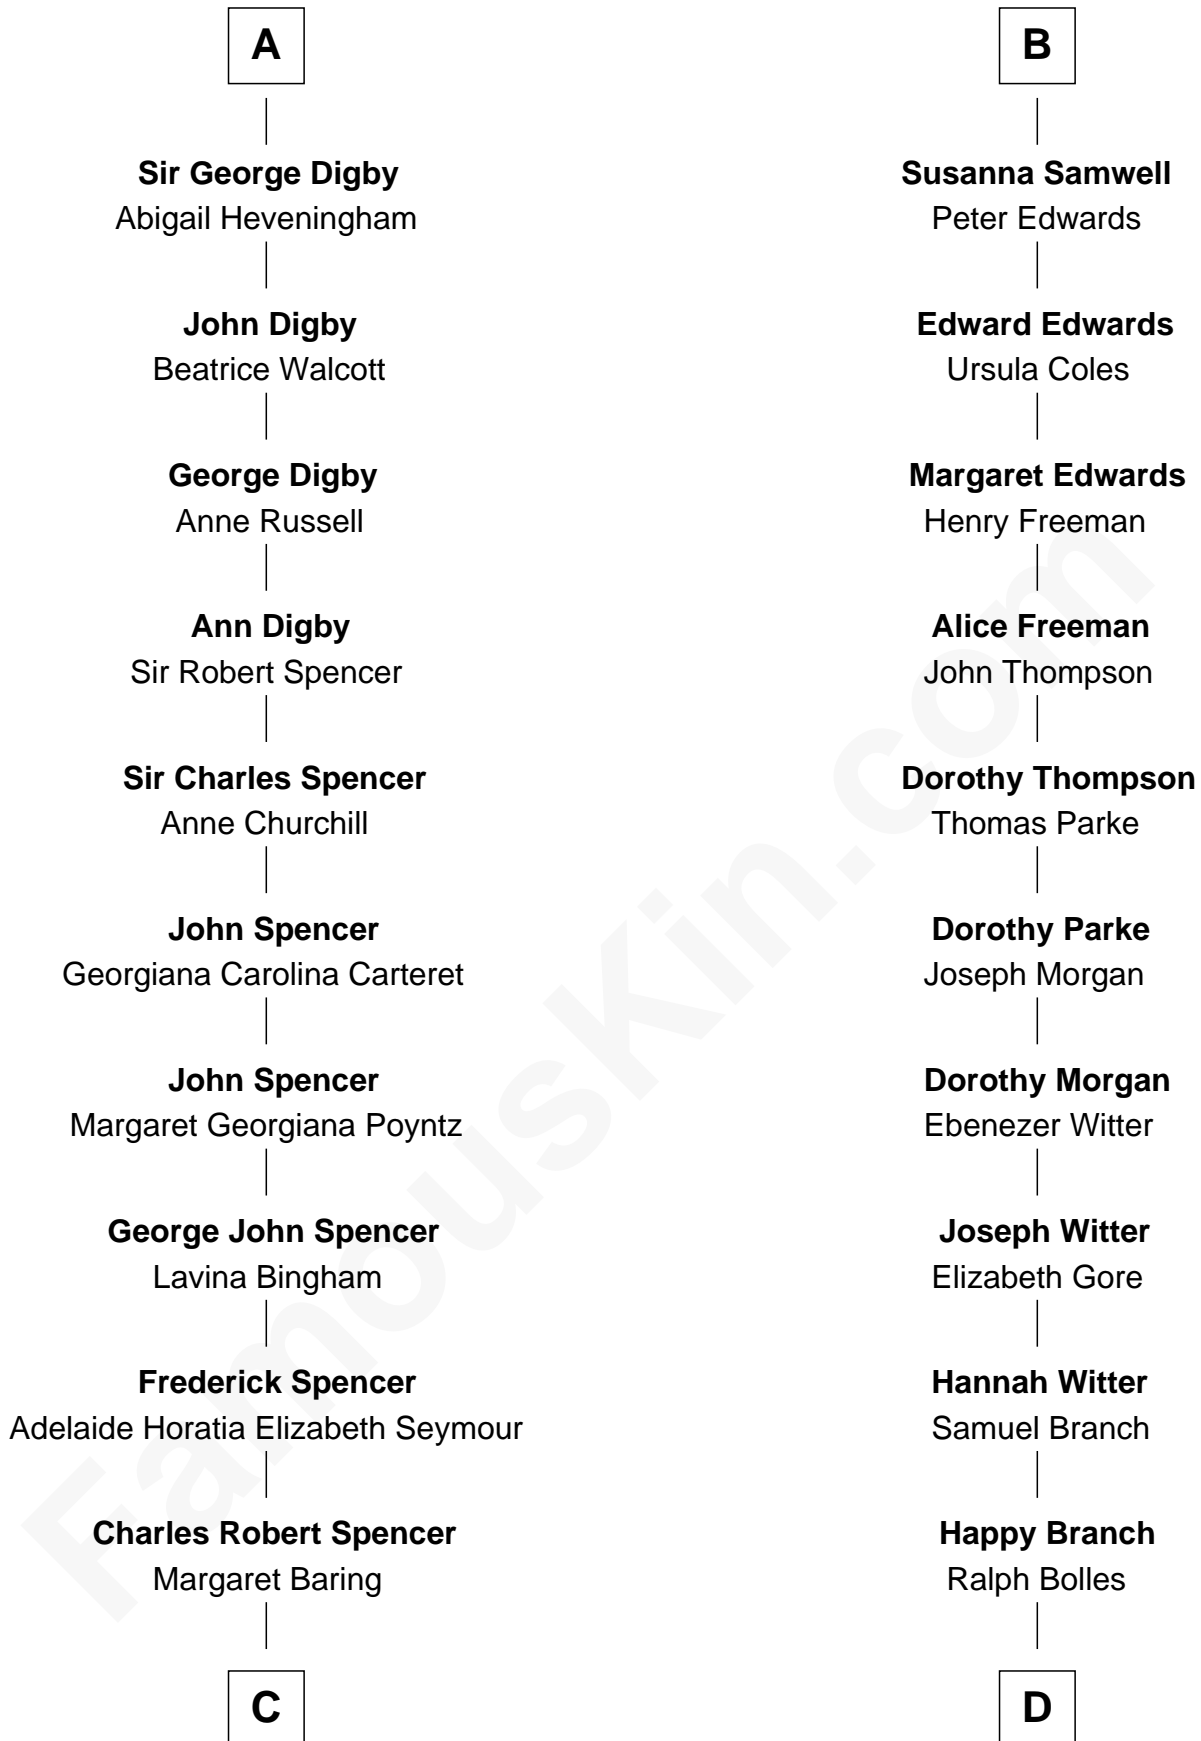

FamousKin.com Relationship Chart of

Princess Diana

Princess of Wales

19th cousin of

Alvan T. Fuller

50th Governor of Massachusetts

William de la Spine

Margery Durvassal

C

Albert Edward John Spencer
Cynthia Elinor Beatrix Hamilton

Edward John Spencer
Frances Ruth Burke Roche

Princess Diana
Princess of Wales

D

Harriet Louise Bolles
Ebenezer Fuller

Alvan Bond Fuller
Flora Arabella Tufts