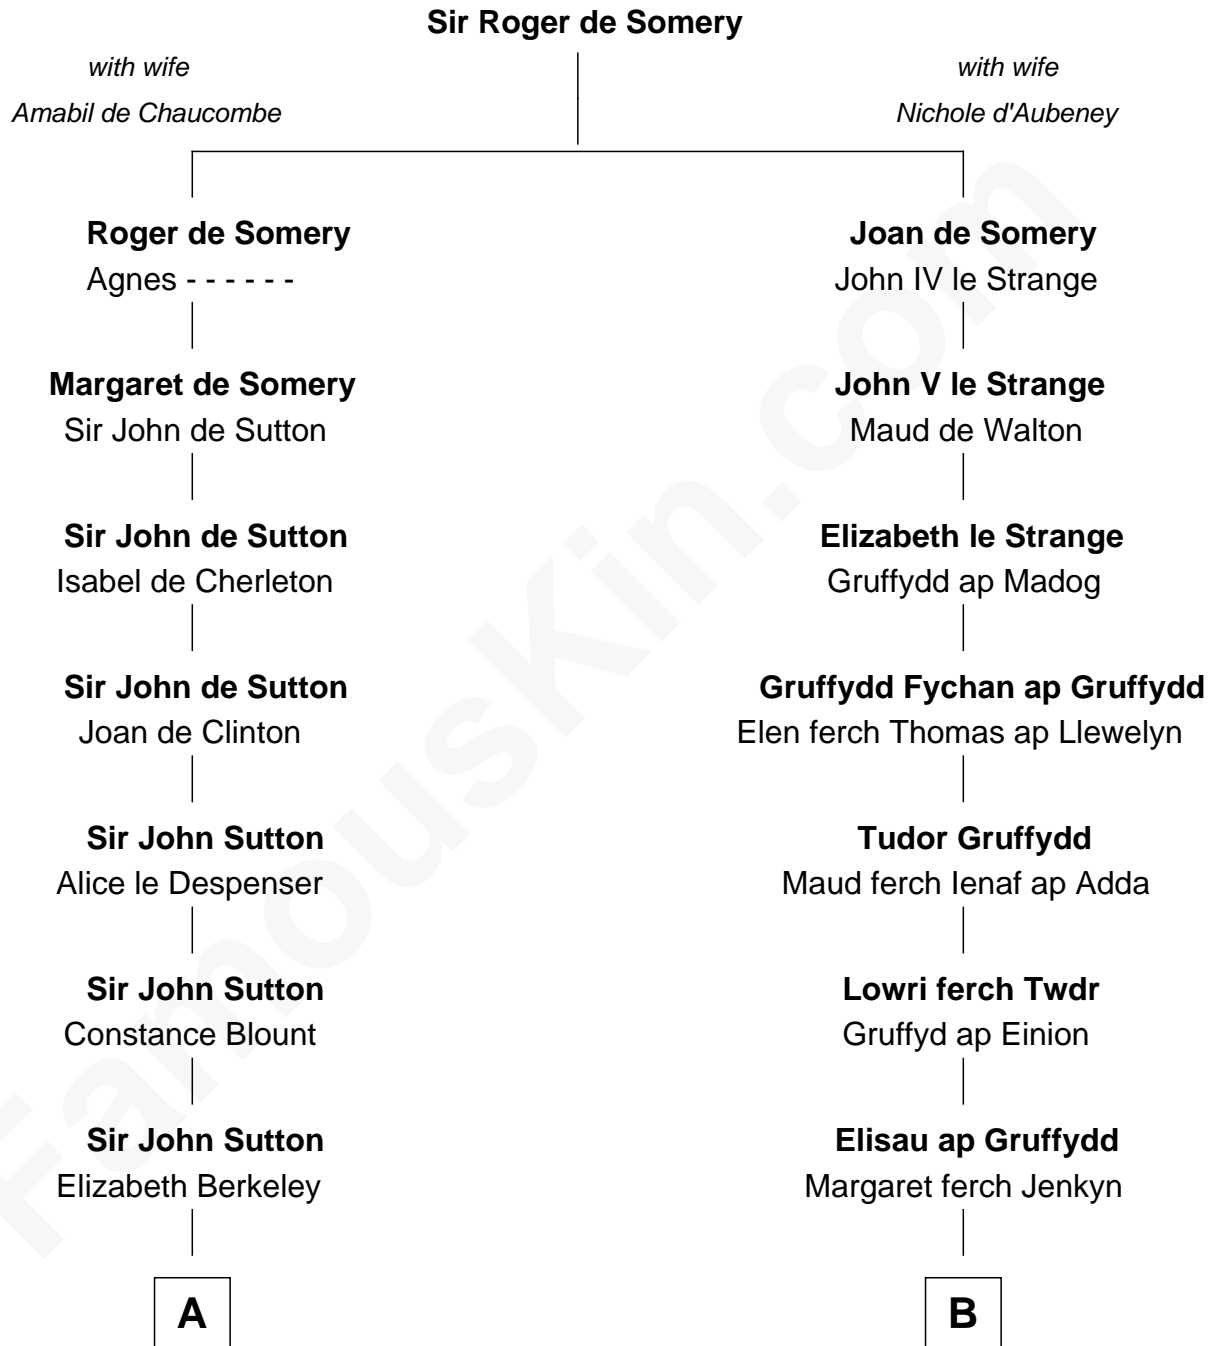

FamousKin.com

Relationship Chart of

Princess Diana

Princess of Wales

20th cousin 1 time removed of

Ernest Hemingway
Author of The Sun Also Rises

C

Adelaide Horatia Elizabeth Seymour

Frederick Spencer

Charles Robert Spencer

Margaret Baring

Albert Edward John Spencer

Cynthia Elinor Beatrix Hamilton

Edward John Spencer

Frances Ruth Burke Roche

Princess Diana

Princess of Wales

D

Allen Hemingway

Harriet Louisa Tyler

Anson Tyler Hemingway

Adelaide Edmonds

Clarence Edmonds Hemingway

Grace H. Hall