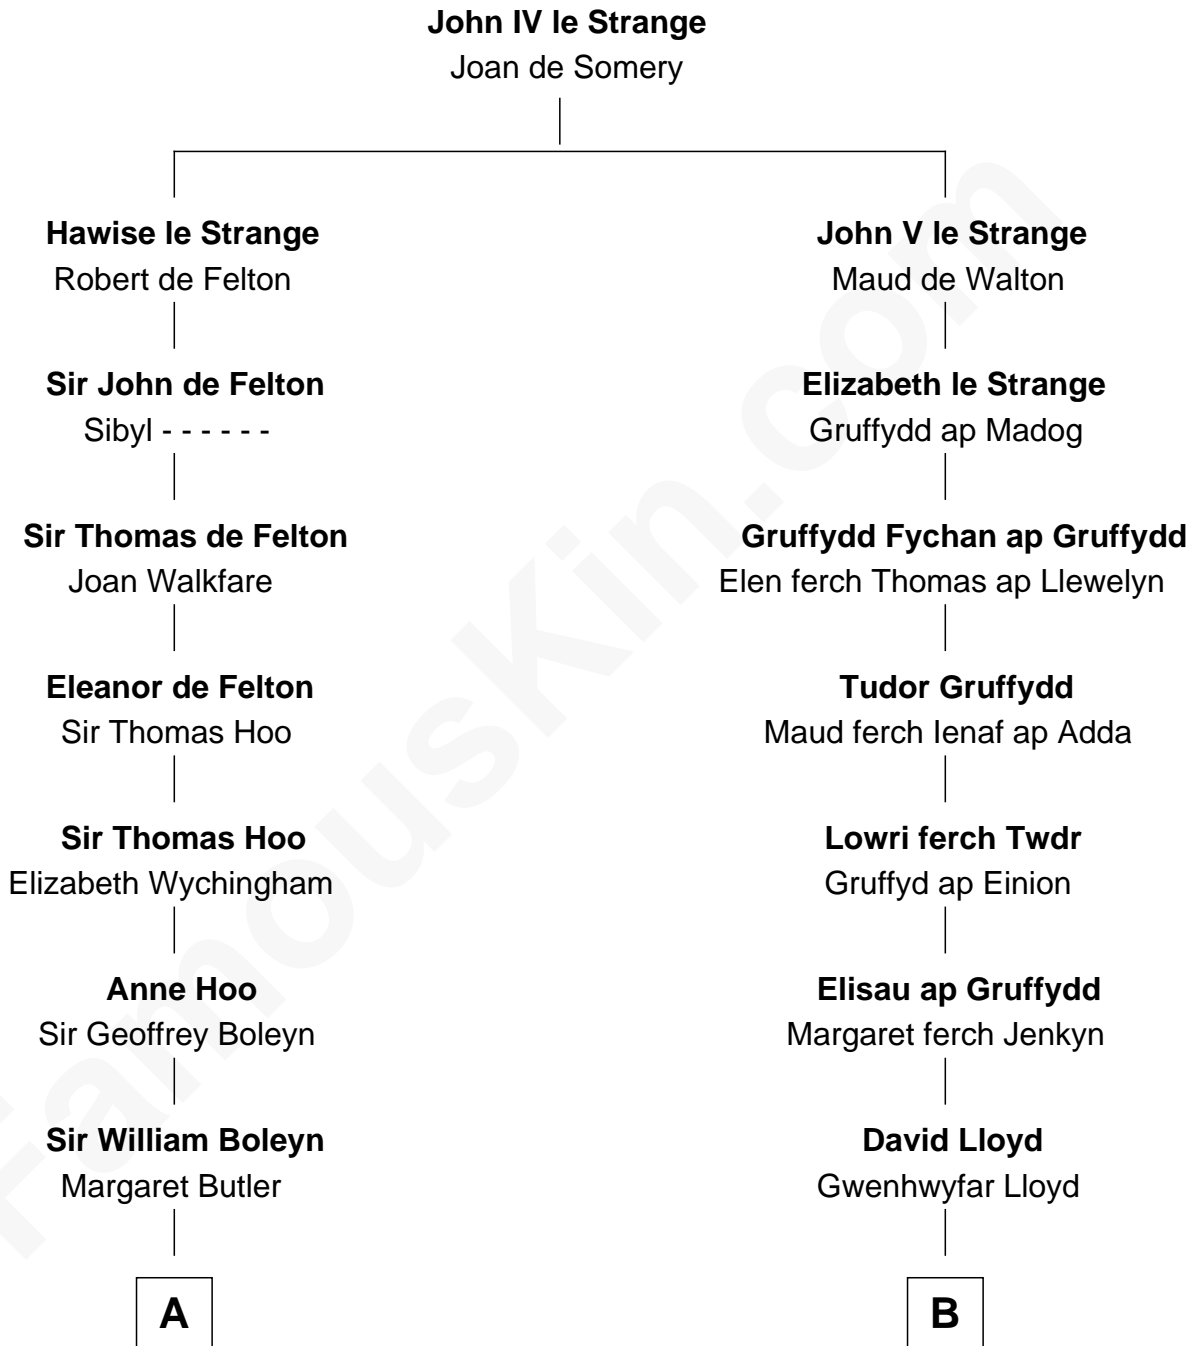

FamousKin.com Relationship Chart of

Princess Diana

Princess of Wales

19th cousin 2 times removed of

Ernest Hemingway

Author of The Sun Also Rises

C

Frederick Spencer

Adelaide Horatia Elizabeth Seymour

Charles Robert Spencer

Margaret Baring

Albert Edward John Spencer

Cynthia Elinor Beatrix Hamilton

Edward John Spencer

Frances Ruth Burke Roche

Princess Diana