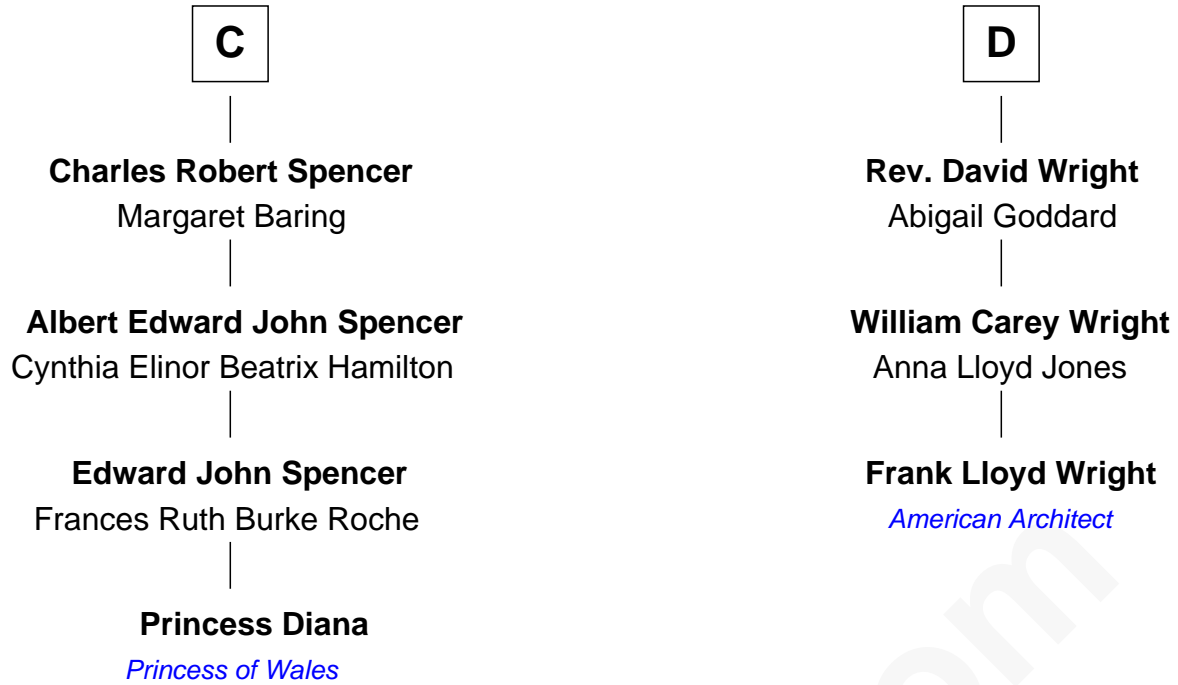

FamousKin.com