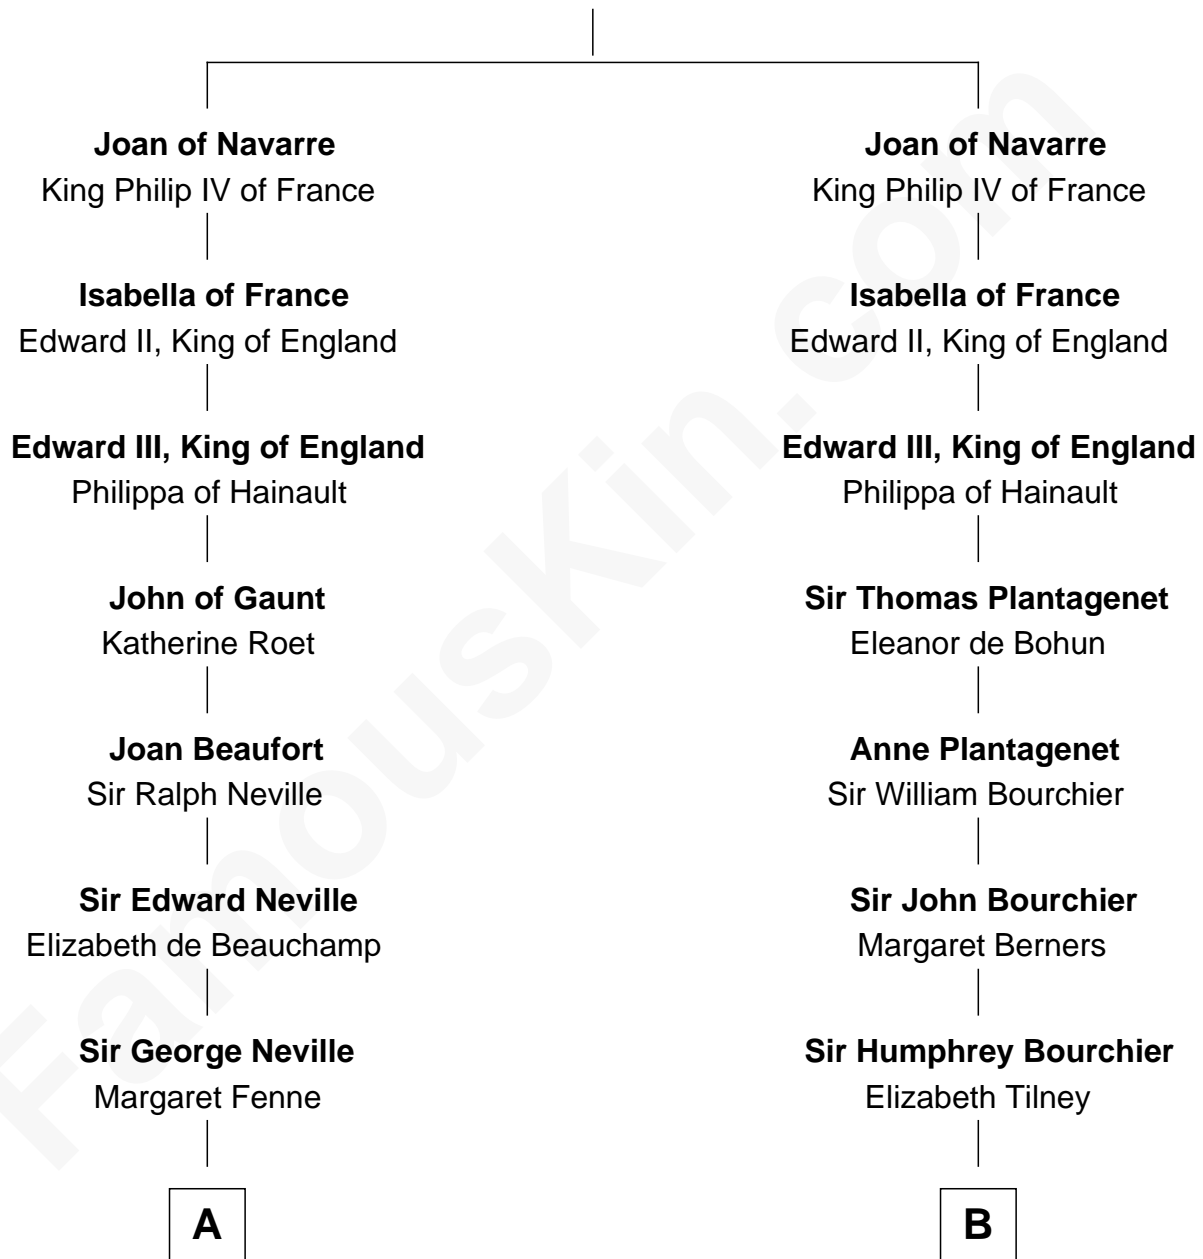

# FamousKin.com Relationship Chart of

**Princess Diana**

*Princess of Wales*

21st cousin of

**Frank Lloyd Wright**

*American Architect*

**King Henry I of Navarre**

Blanche of Artois

**C**

**Frederick Spencer**

Adelaide Horatia Elizabeth Seymour

**Charles Robert Spencer**

Margaret Baring

**Albert Edward John Spencer**

Cynthia Elinor Beatrix Hamilton

**Edward John Spencer**

Frances Ruth Burke Roche

**Princess Diana**

*Princess of Wales*

**D**

**Capt. Russell Hubbard**

Mary Gray

**Martha Hubbard**

David Wright