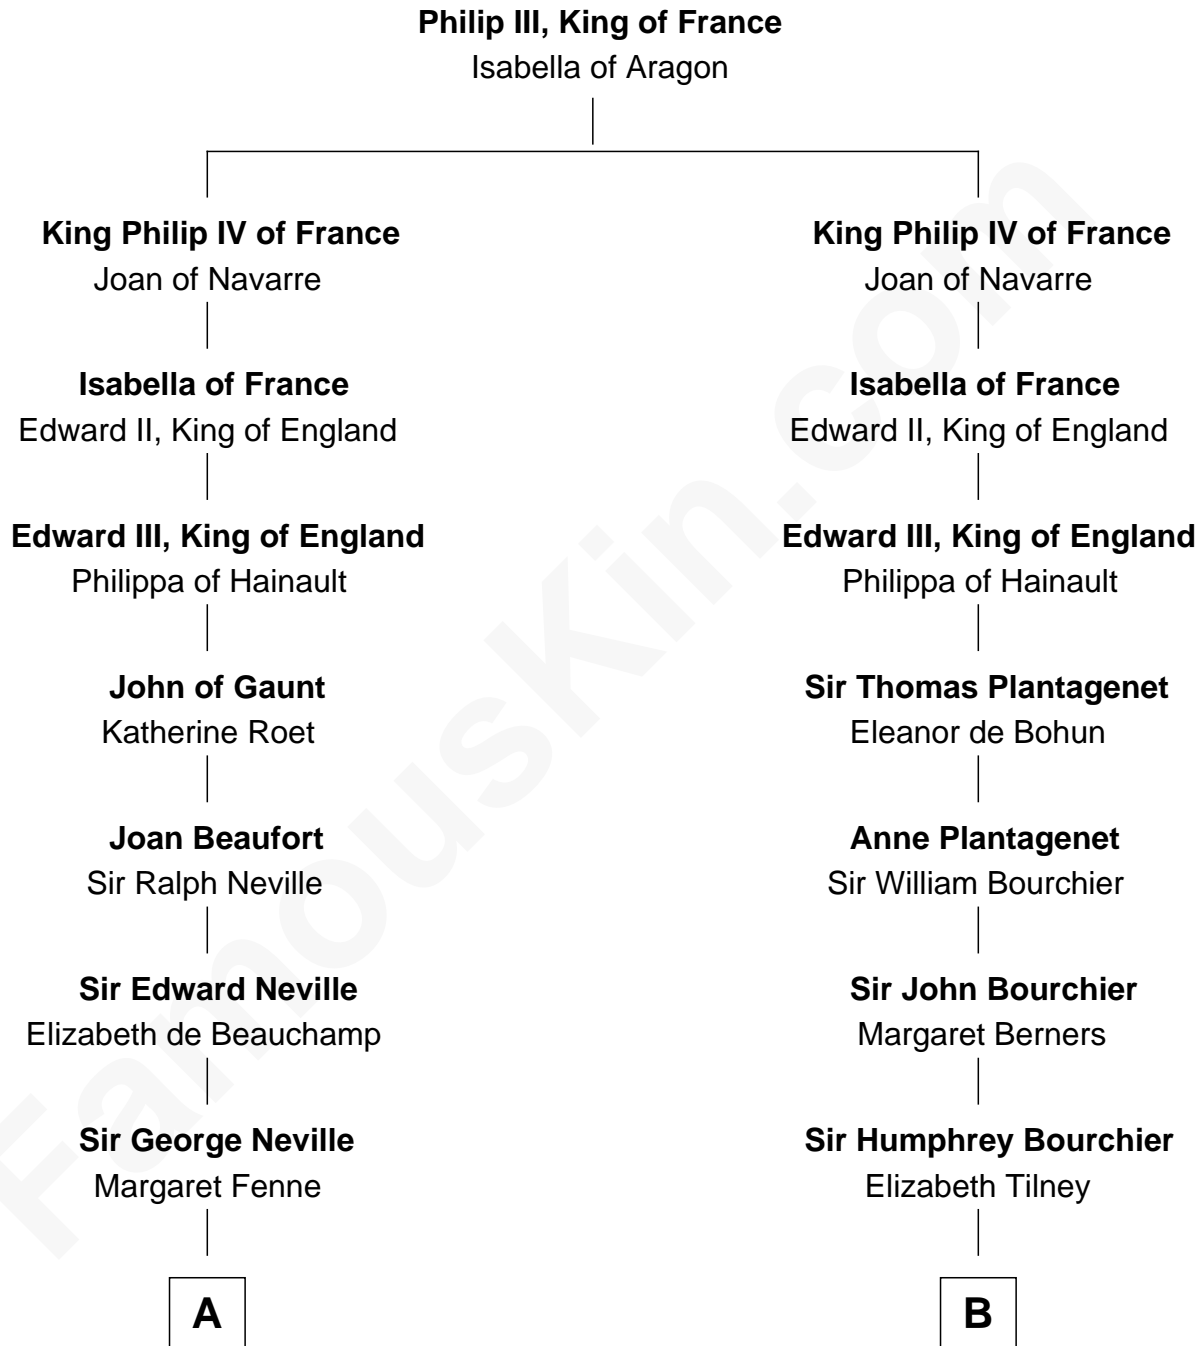

FamousKin.com Relationship Chart of

Princess Diana

Princess of Wales

21st cousin of

Frank Lloyd Wright

American Architect

C

Frederick Spencer

Adelaide Horatia Elizabeth Seymour

Charles Robert Spencer

Margaret Baring

Albert Edward John Spencer

Cynthia Elinor Beatrix Hamilton

Edward John Spencer

Frances Ruth Burke Roche

Princess Diana