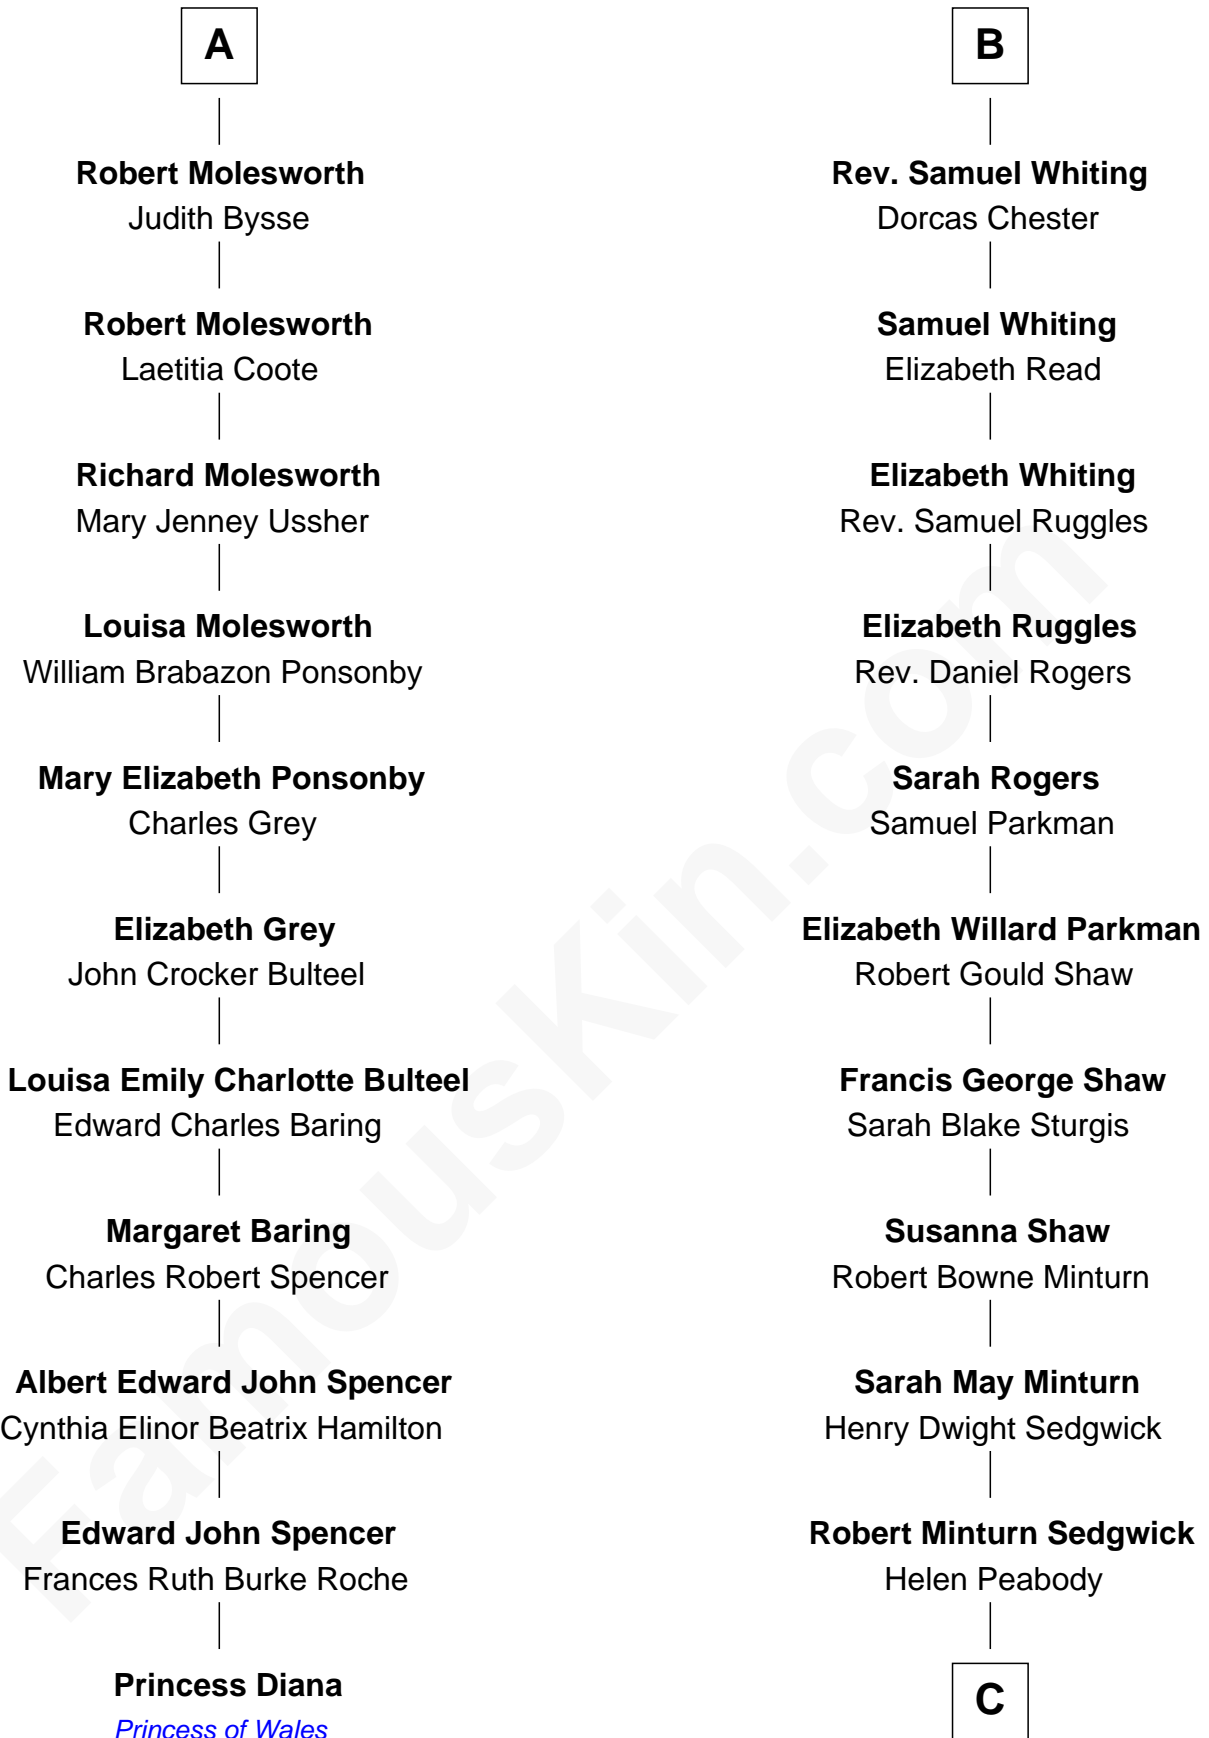

# FamousKin.com Relationship Chart of

**Princess Diana**

*Princess of Wales*

17th cousin 1 time removed of

**Kyra Sedgwick**

*TV and Movie Actress*

**Sir Robert Corbet**

Margaret - - - - -

**Margaret Corbet**

Sir Francis Palmes

**Sir Francis Palmes**

Mary Hadnall

**Mary Palmes**

William Molesworth

**A**

**Mary Corbet**

Olive Irby

**Sarah Bulkeley**

Sir Oliver St. John

**Elizabeth St. John**

Rev. Samuel Whiting

**B**

C

Henry Dwight Sedgwick