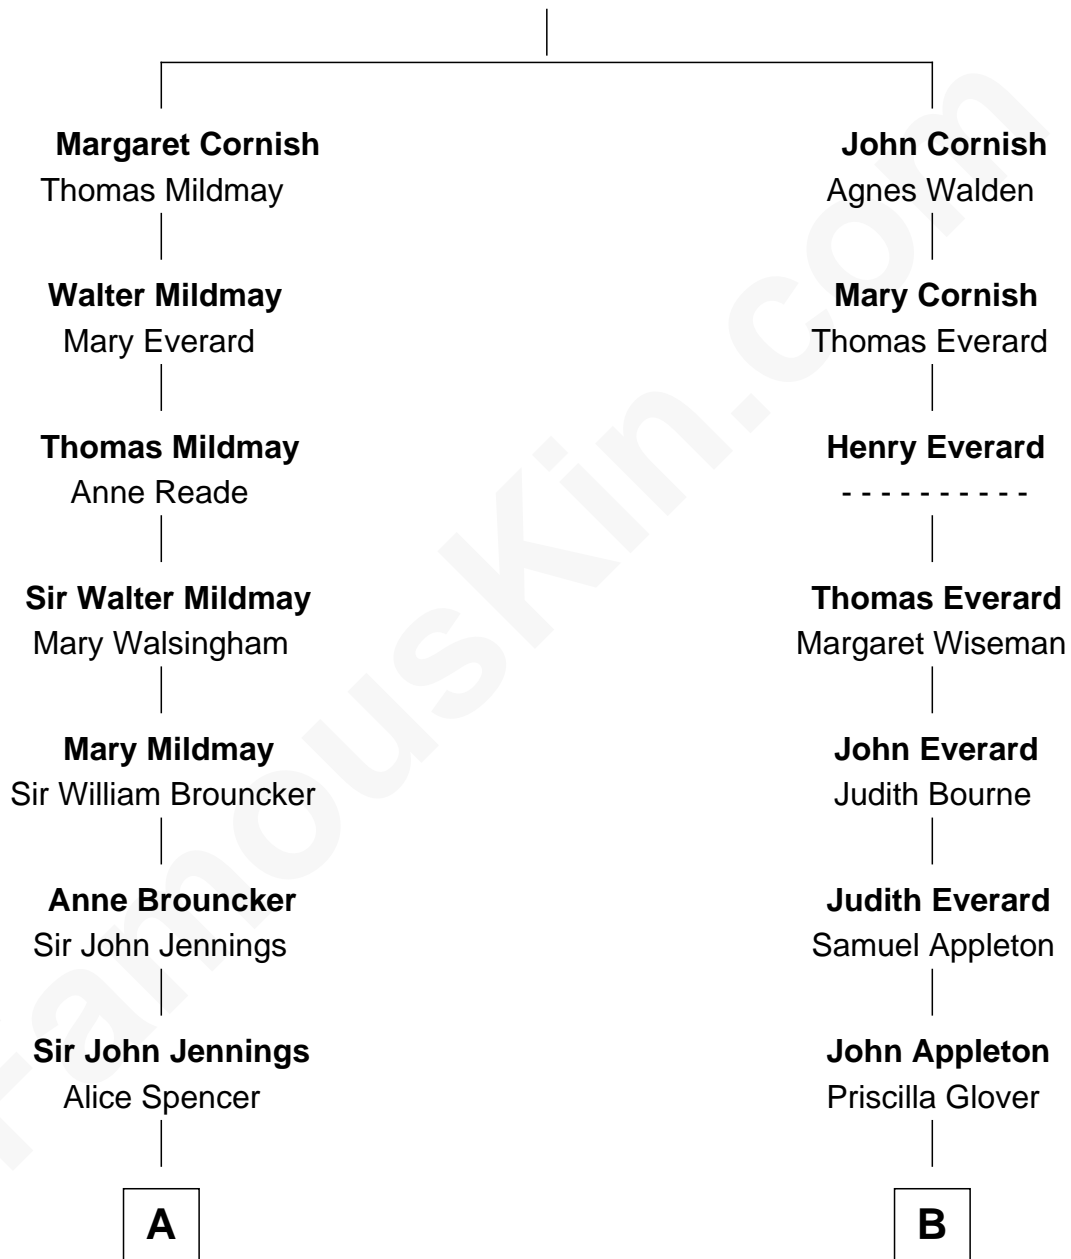

FamousKin.com Relationship Chart of

Princess Diana

Princess of Wales

16th cousin 1 time removed of

Kyra Sedgwick

TV and Movie Actress

John Cornish

A

Richard Jennings
Frances Thornhurst

Sarah Jennings
John Churchill

Anne Churchill
Sir Charles Spencer

John Spencer
Georgiana Carolina Carteret

John Spencer
Margaret Georgiana Poyntz

George John Spencer
Lavina Bingham

Frederick Spencer
Adelaide Horatia Elizabeth Seymour

Charles Robert Spencer
Margaret Baring

Albert Edward John Spencer
Cynthia Elinor Beatrix Hamilton

Edward John Spencer
Frances Ruth Burke Roche

Princess Diana