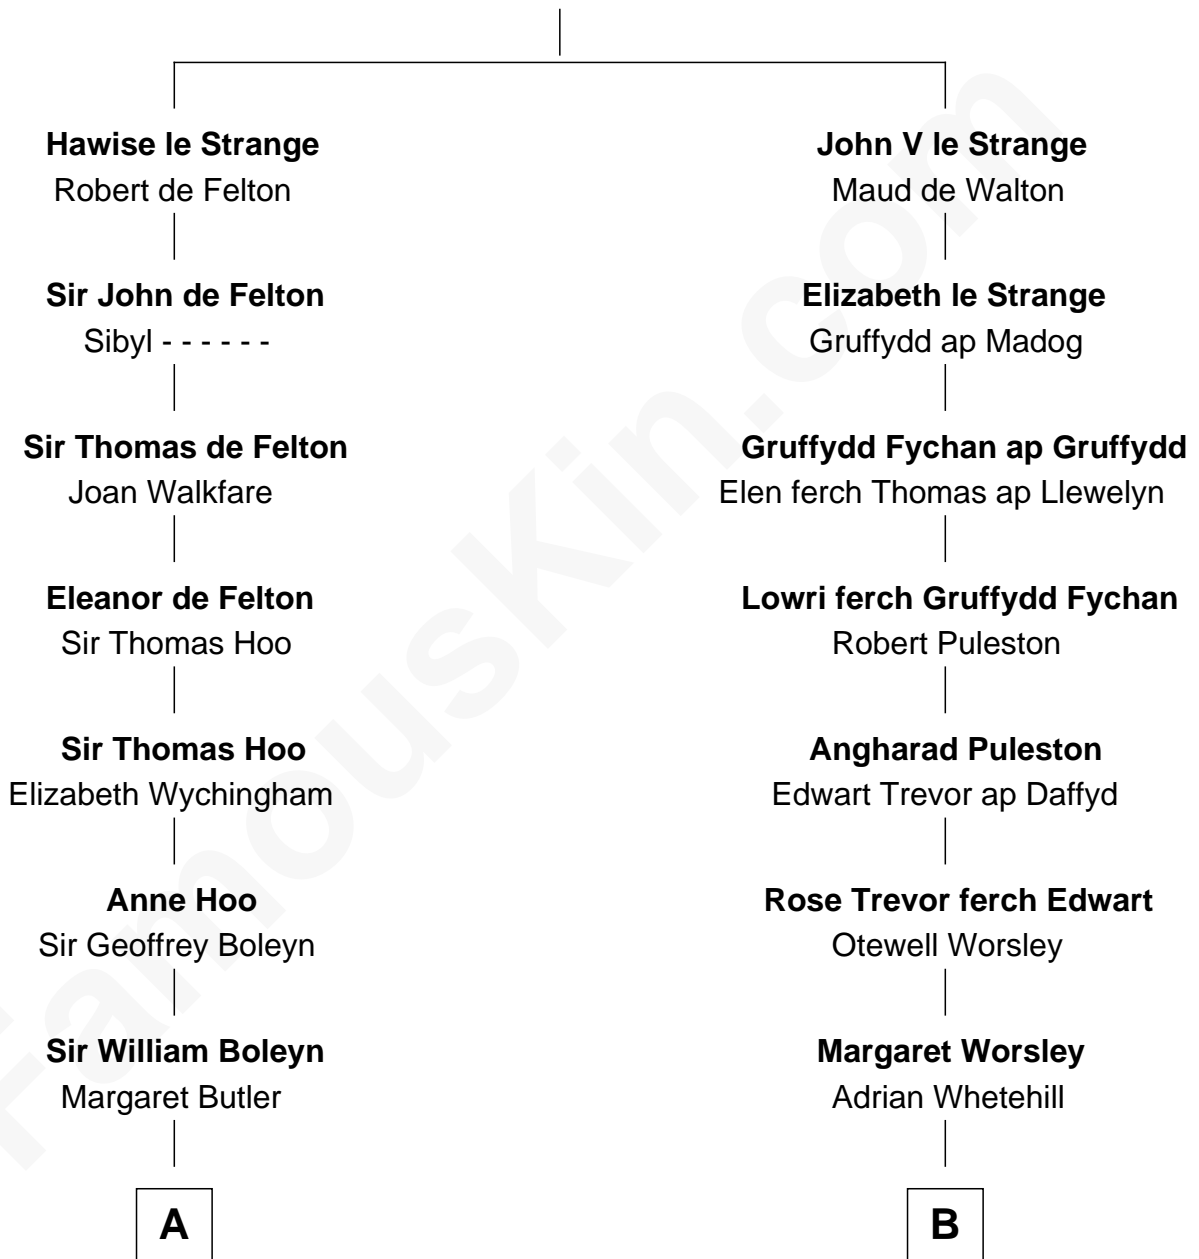

FamousKin.com Relationship Chart of

Princess Diana

Princess of Wales

21st cousin of

Kyra Sedgwick

TV and Movie Actress

John IV le Strange

Joan de Somery

C

Frederick Spencer
Adelaide Horatia Elizabeth Seymour

Charles Robert Spencer
Margaret Baring

Albert Edward John Spencer
Cynthia Elinor Beatrix Hamilton

Edward John Spencer
Frances Ruth Burke Roche

Princess Diana
Princess of Wales